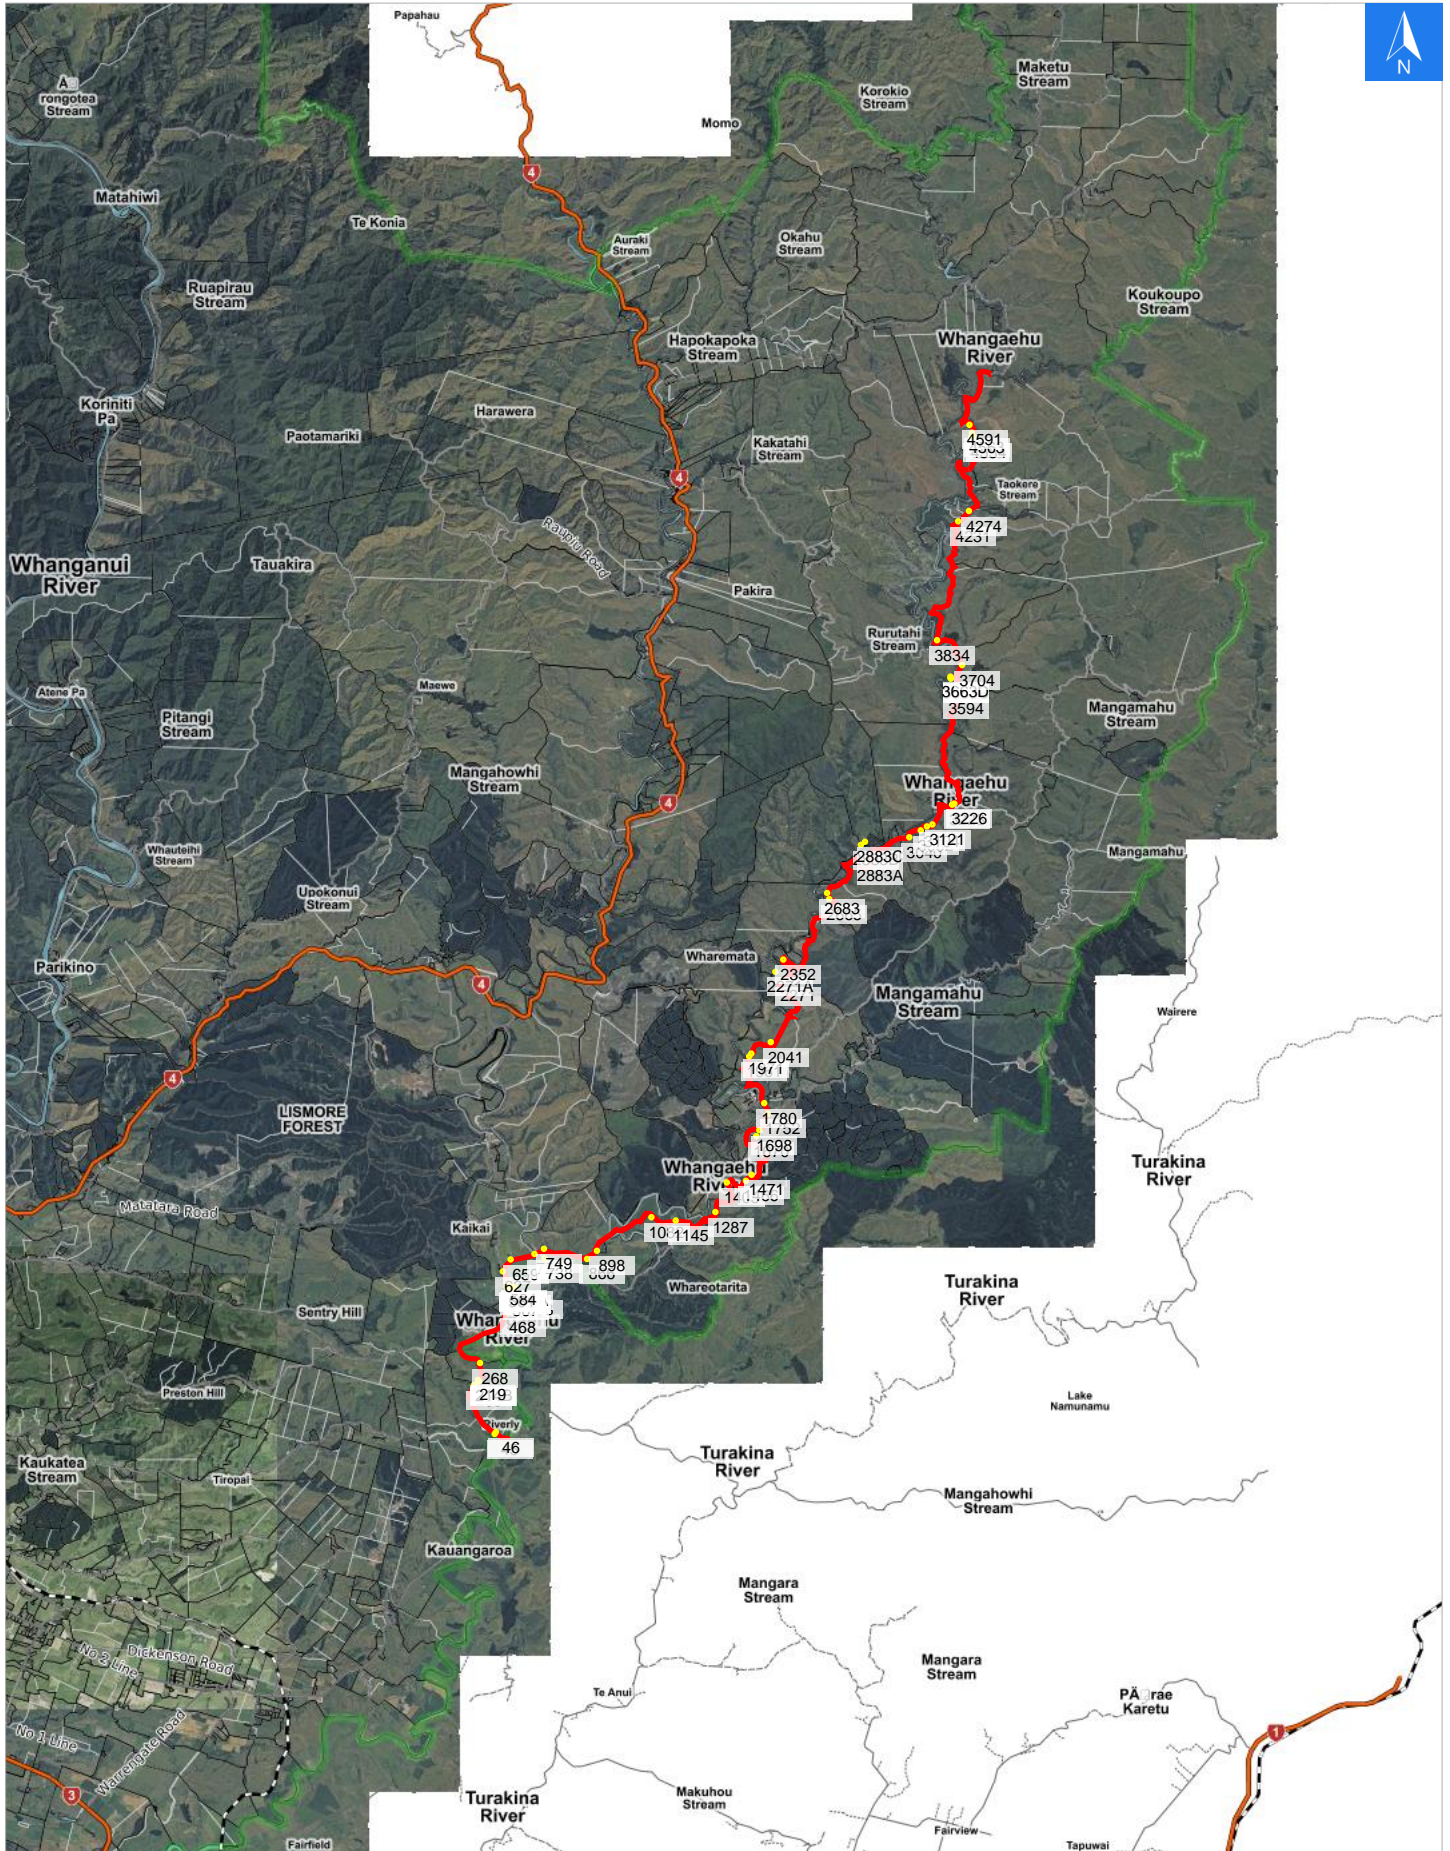

Wednesday, November 1, 2023

Disclaimer:

Digital map data sourced from Land Information New Zealand CROWN COPYRIGHT RESERVED. The information displayed in the GIS has been taken from Whanganui District Council's databases and maps. It is made available in good faith but its accuracy or completeness is not guaranteed. If the information is relied on in support of a resource consent it should be verified independently.

Scale 1: 200000

Wednesday, November 1, 2023

**Disclaimer:**

Digital map data sourced from Land Information New Zealand CROWN COPYRIGHT RESERVED.  
The information displayed in the GIS has been taken from Whanganui District Council's databases and maps.  
It is made available in good faith but its accuracy or completeness is not guaranteed. If the information is relied on in support of a resource consent it should be verified independently.