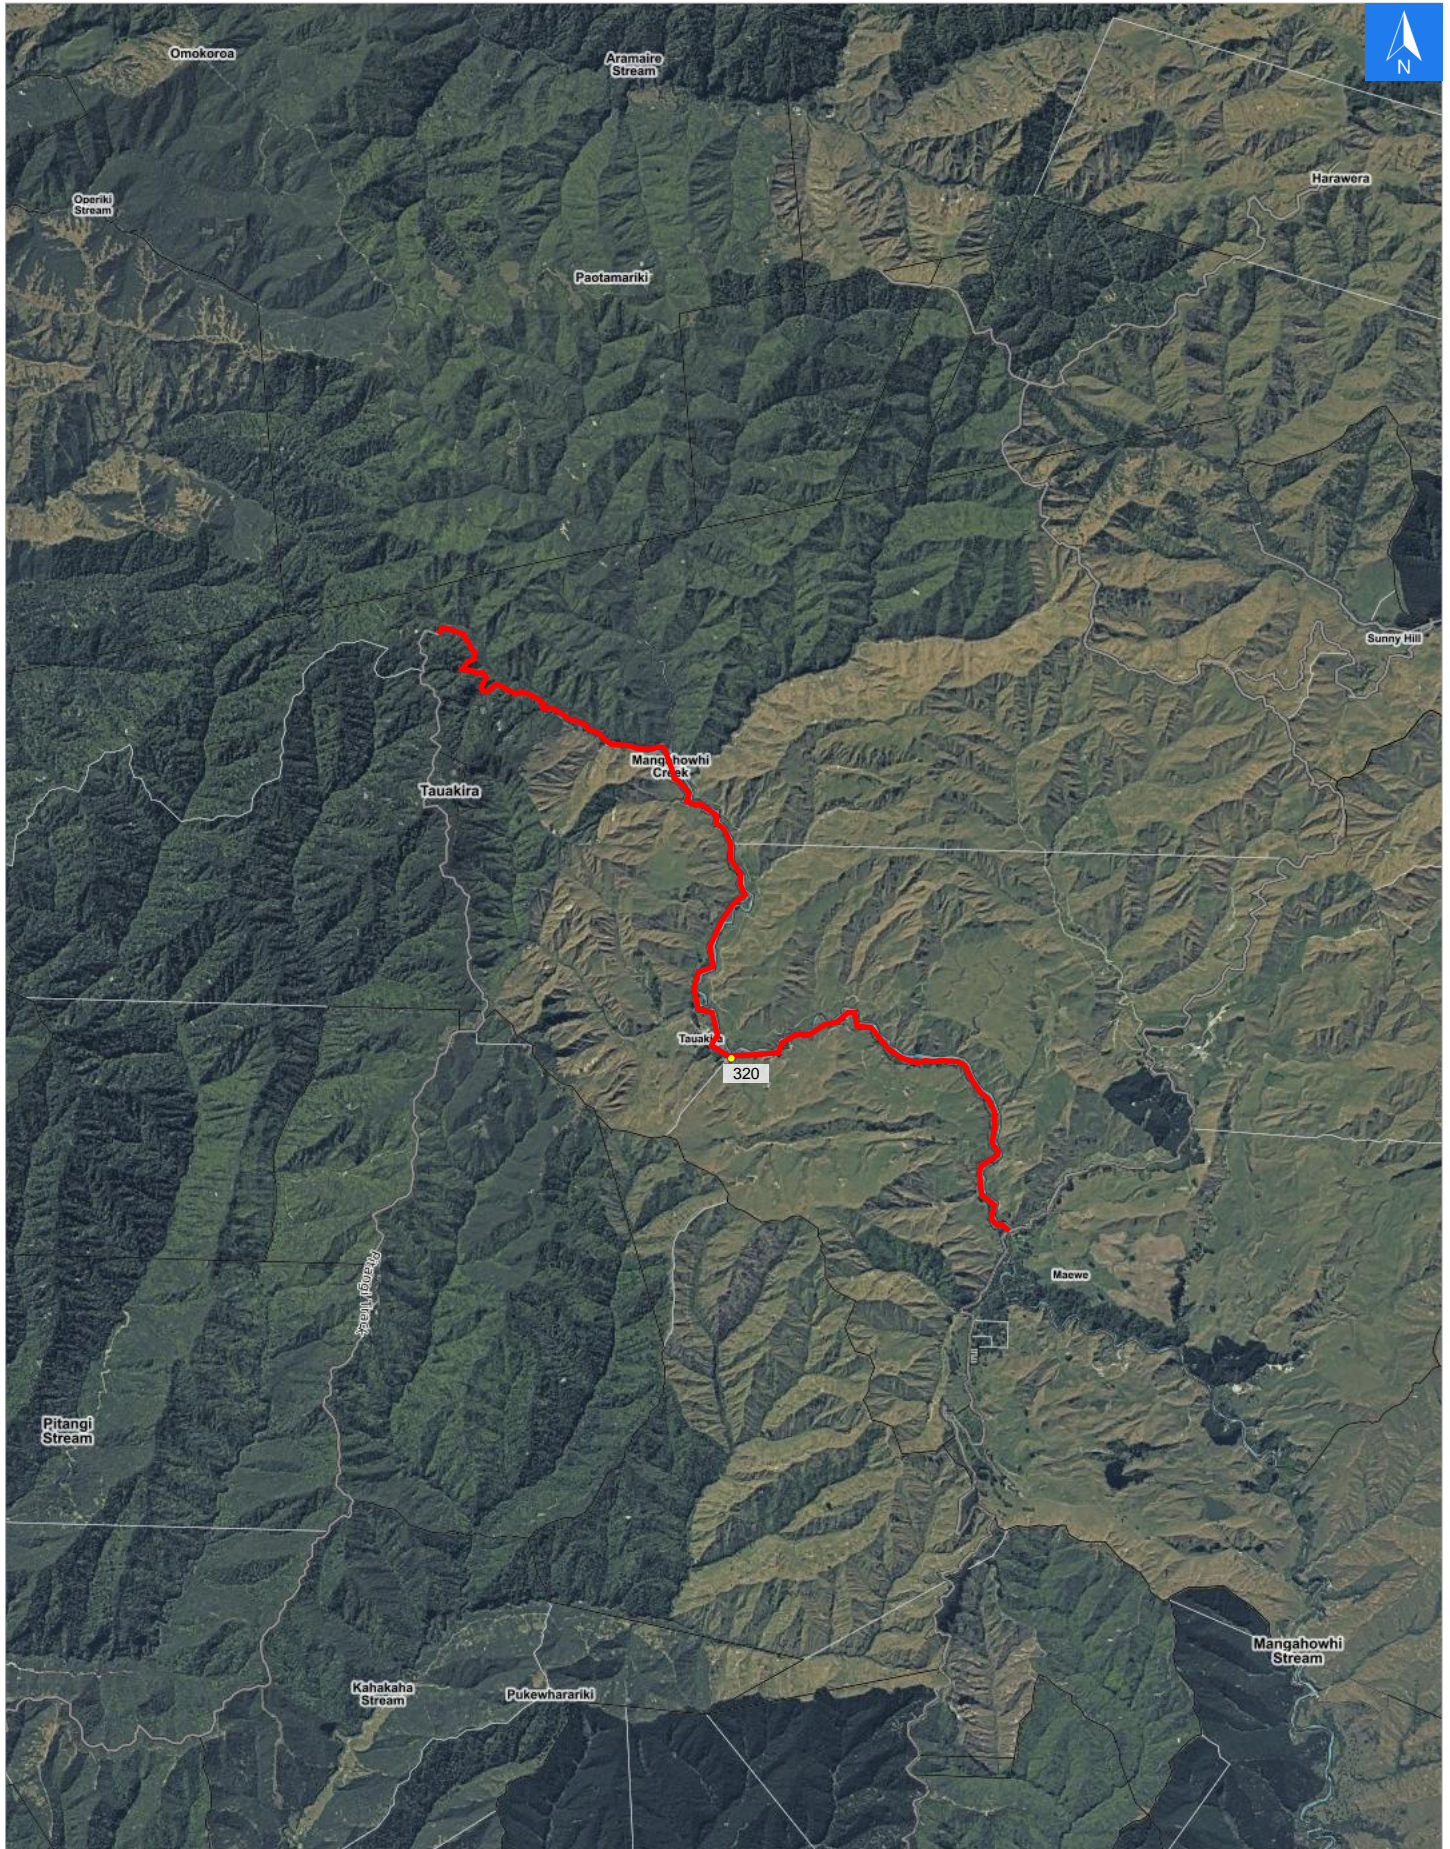

Wednesday, November 1, 2023

Disclaimer:

Digital map data sourced from Land Information New Zealand CROWN COPYRIGHT RESERVED.
The information displayed in the GIS has been taken from Whanganui District Council's databases and maps.
It is made available in good faith but its accuracy or completeness is not guaranteed. If the information is relied on in support of a resource consent it should be verified independently.

Scale 1: 50000

Wednesday, November 1, 2023

Disclaimer:

Digital map data sourced from Land Information New Zealand CROWN COPYRIGHT RESERVED.
The information displayed in the GIS has been taken from Whanganui District Council's databases and maps.
It is made available in good faith but its accuracy or completeness is not guaranteed. If the information is relied on in support of a resource consent it should be verified independently.

Road Evacuation Addresses

Data sourced from LINZ

LINZ Address	Notes	Date Time Visited	Placard
320 Mangahowai Road, Parikino, Whanganui			W Y1 Y2 R1 R2