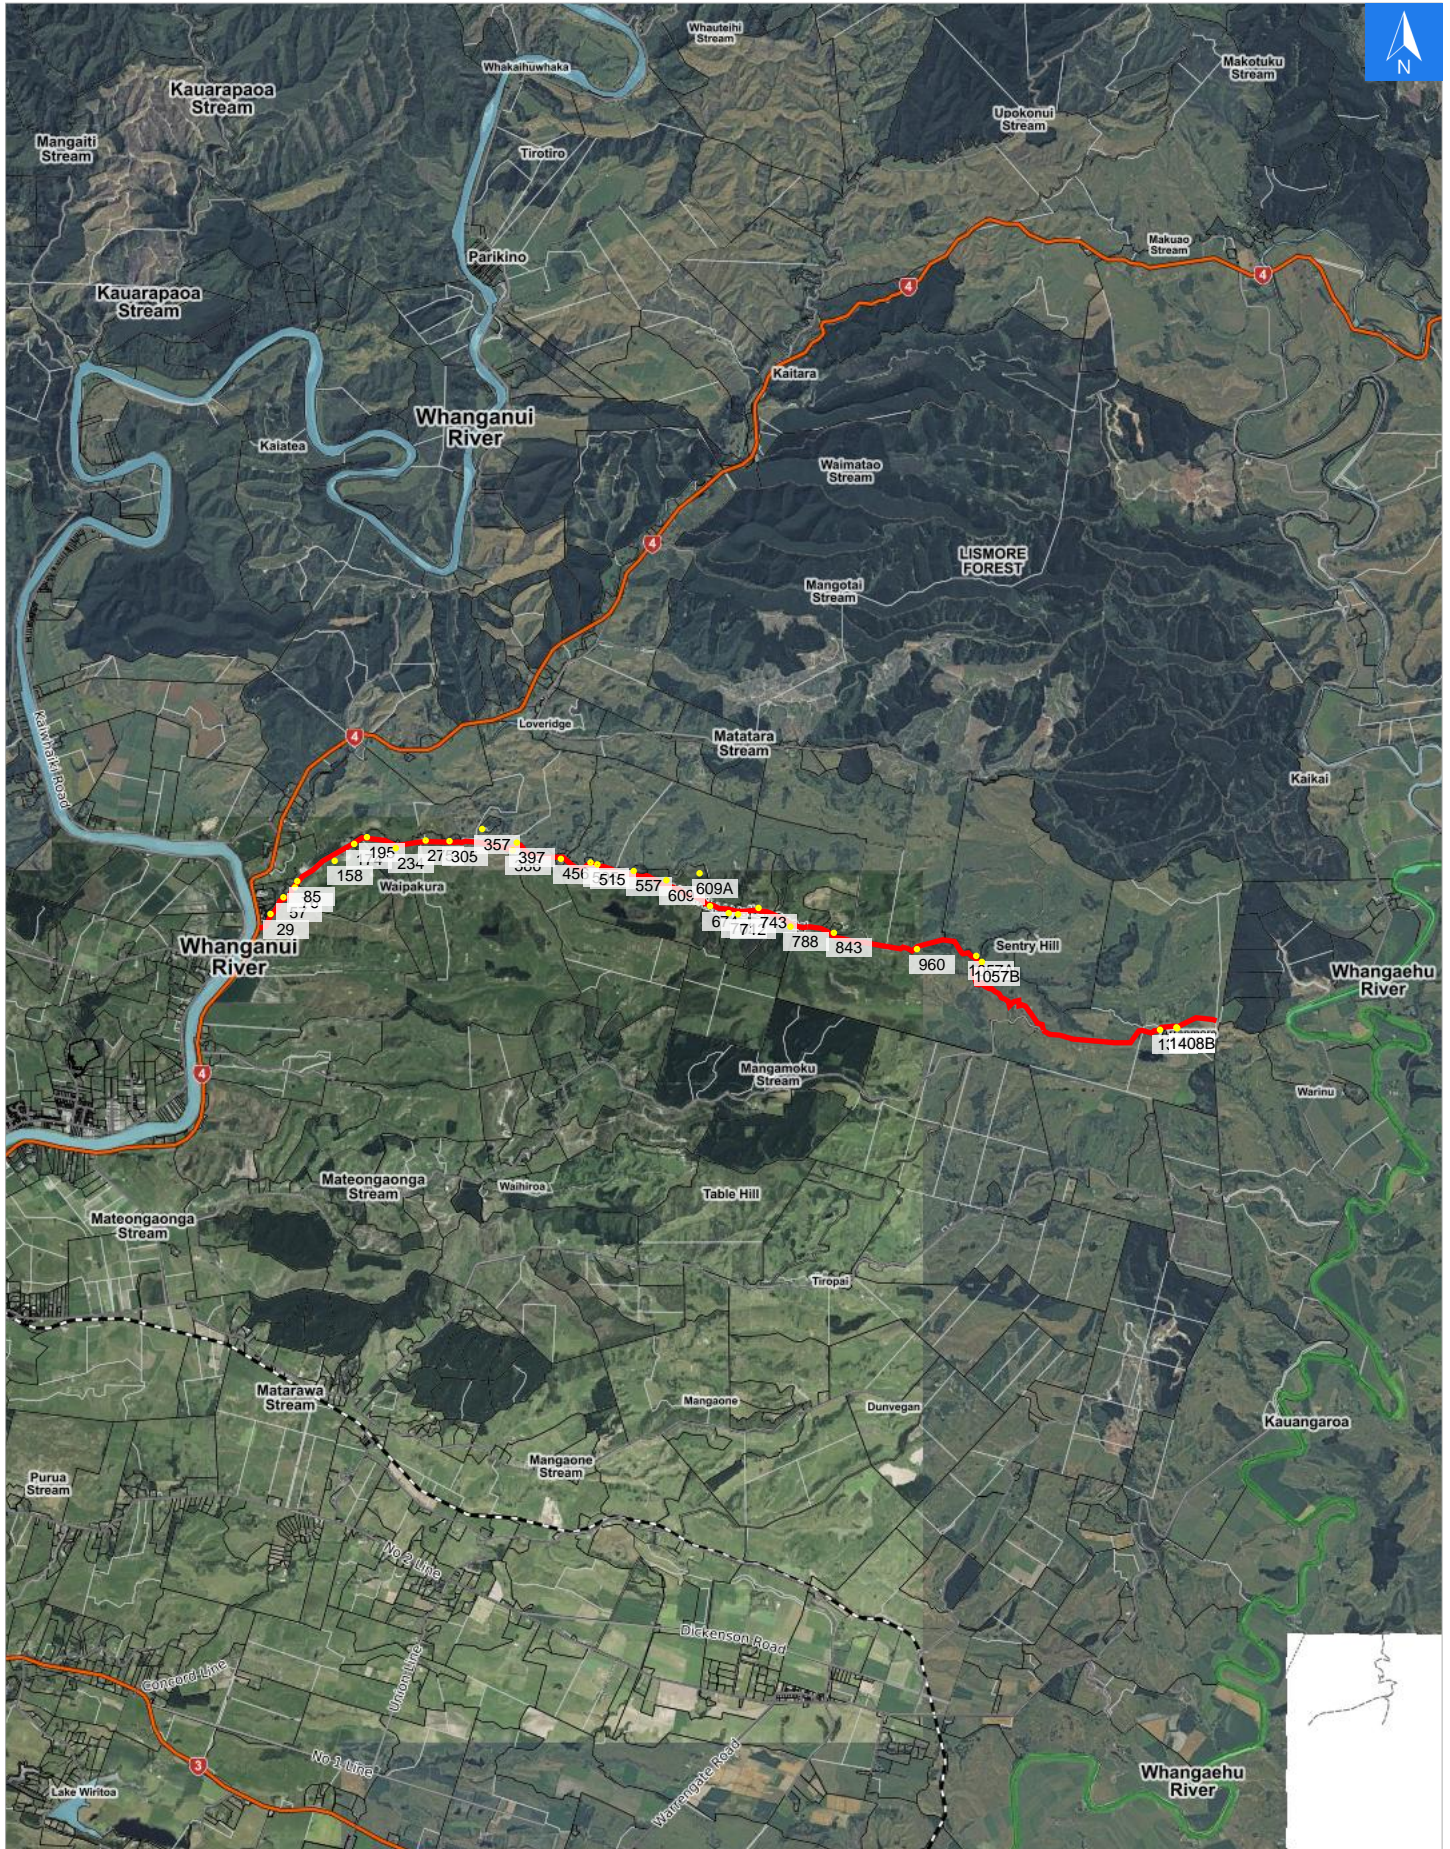

Disclaimer:

Digital map data sourced from Land Information New Zealand CROWN COPYRIGHT RESERVED.
The information displayed in the GIS has been taken from Whanganui District Council's databases and maps.
It is made available in good faith but its accuracy or completeness is not guaranteed. If the information is relied on in support of a resource consent it should be verified independently.

Wednesday, November 1, 2023

Scale 1: 100000

Wednesday, November 1, 2023

Disclaimer:

Digital map data sourced from Land Information New Zealand CROWN COPYRIGHT RESERVED.
The information displayed in the GIS has been taken from Whanganui District Council's databases and maps.
It is made available in good faith but its accuracy or completeness is not guaranteed. If the information is relied on in support of a resource consent it should be verified independently.