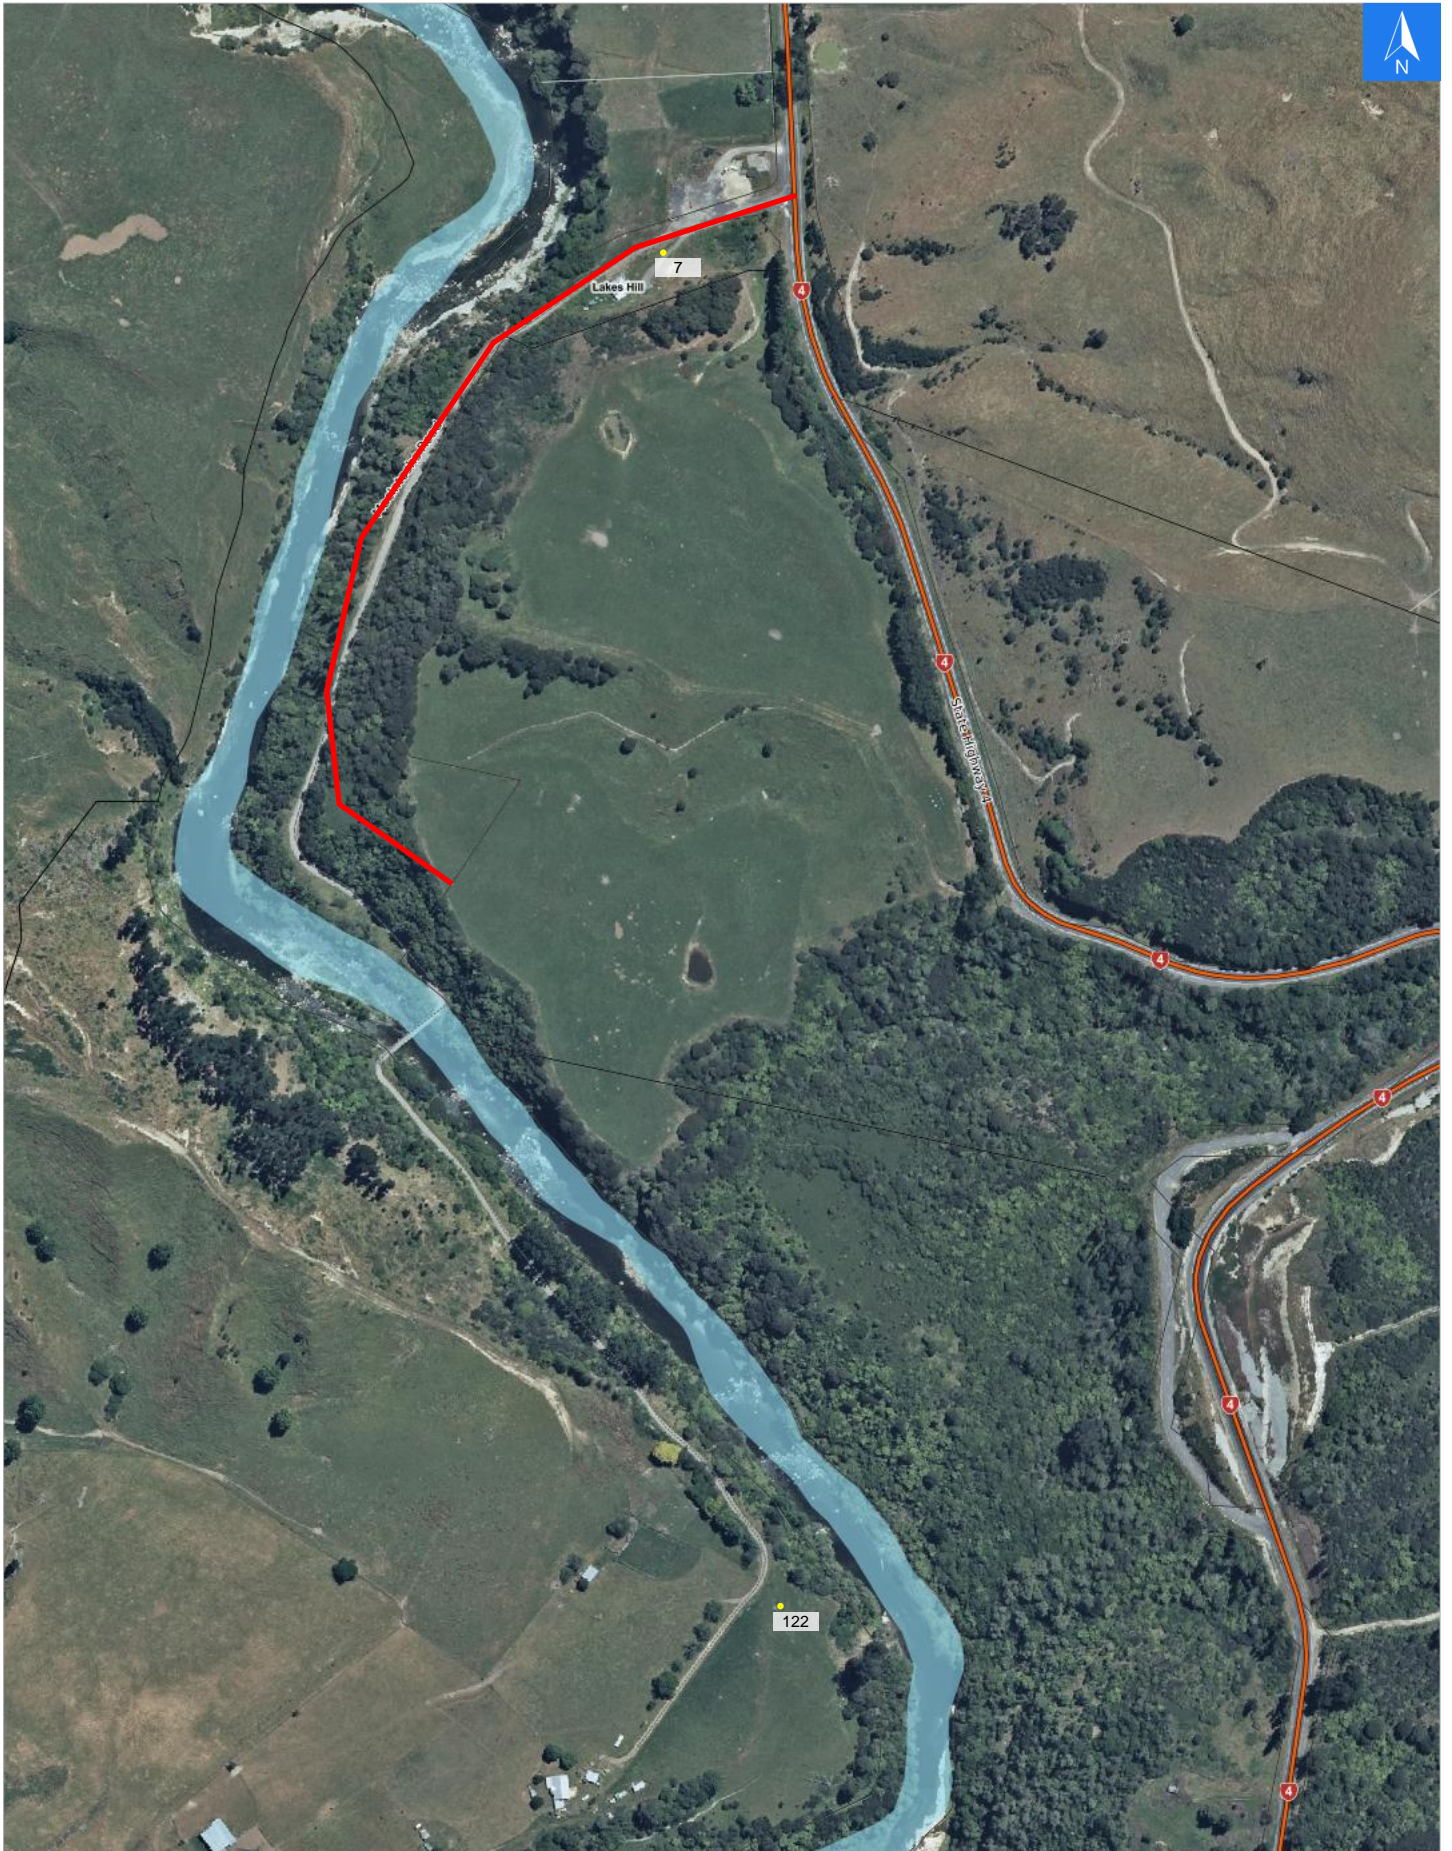

Wednesday, November 1, 2023

Disclaimer:

Digital map data sourced from Land Information New Zealand CROWN COPYRIGHT RESERVED.
The information displayed in the GIS has been taken from Whanganui District Council's databases and maps.
It is made available in good faith but its accuracy or completeness is not guaranteed. If the information is relied on in support of a resource consent it should be verified independently.

Scale 1: 5000

Wednesday, November 1, 2023

Disclaimer:

Digital map data sourced from Land Information New Zealand CROWN COPYRIGHT RESERVED.
The information displayed in the GIS has been taken from Whanganui District Council's databases and maps.
It is made available in good faith but its accuracy or completeness is not guaranteed. If the information is relied on in support of a resource consent it should be verified independently.

Road Evacuation Addresses

Data sourced from LINZ

LINZ Address	Notes	Date Time Visited	Placard
7 MacIntoshs Road, Kakatahi, Whanganui			W Y1 Y2 R1 R2
122 MacIntoshs Road, Kakatahi, Whanganui			W Y1 Y2 R1 R2