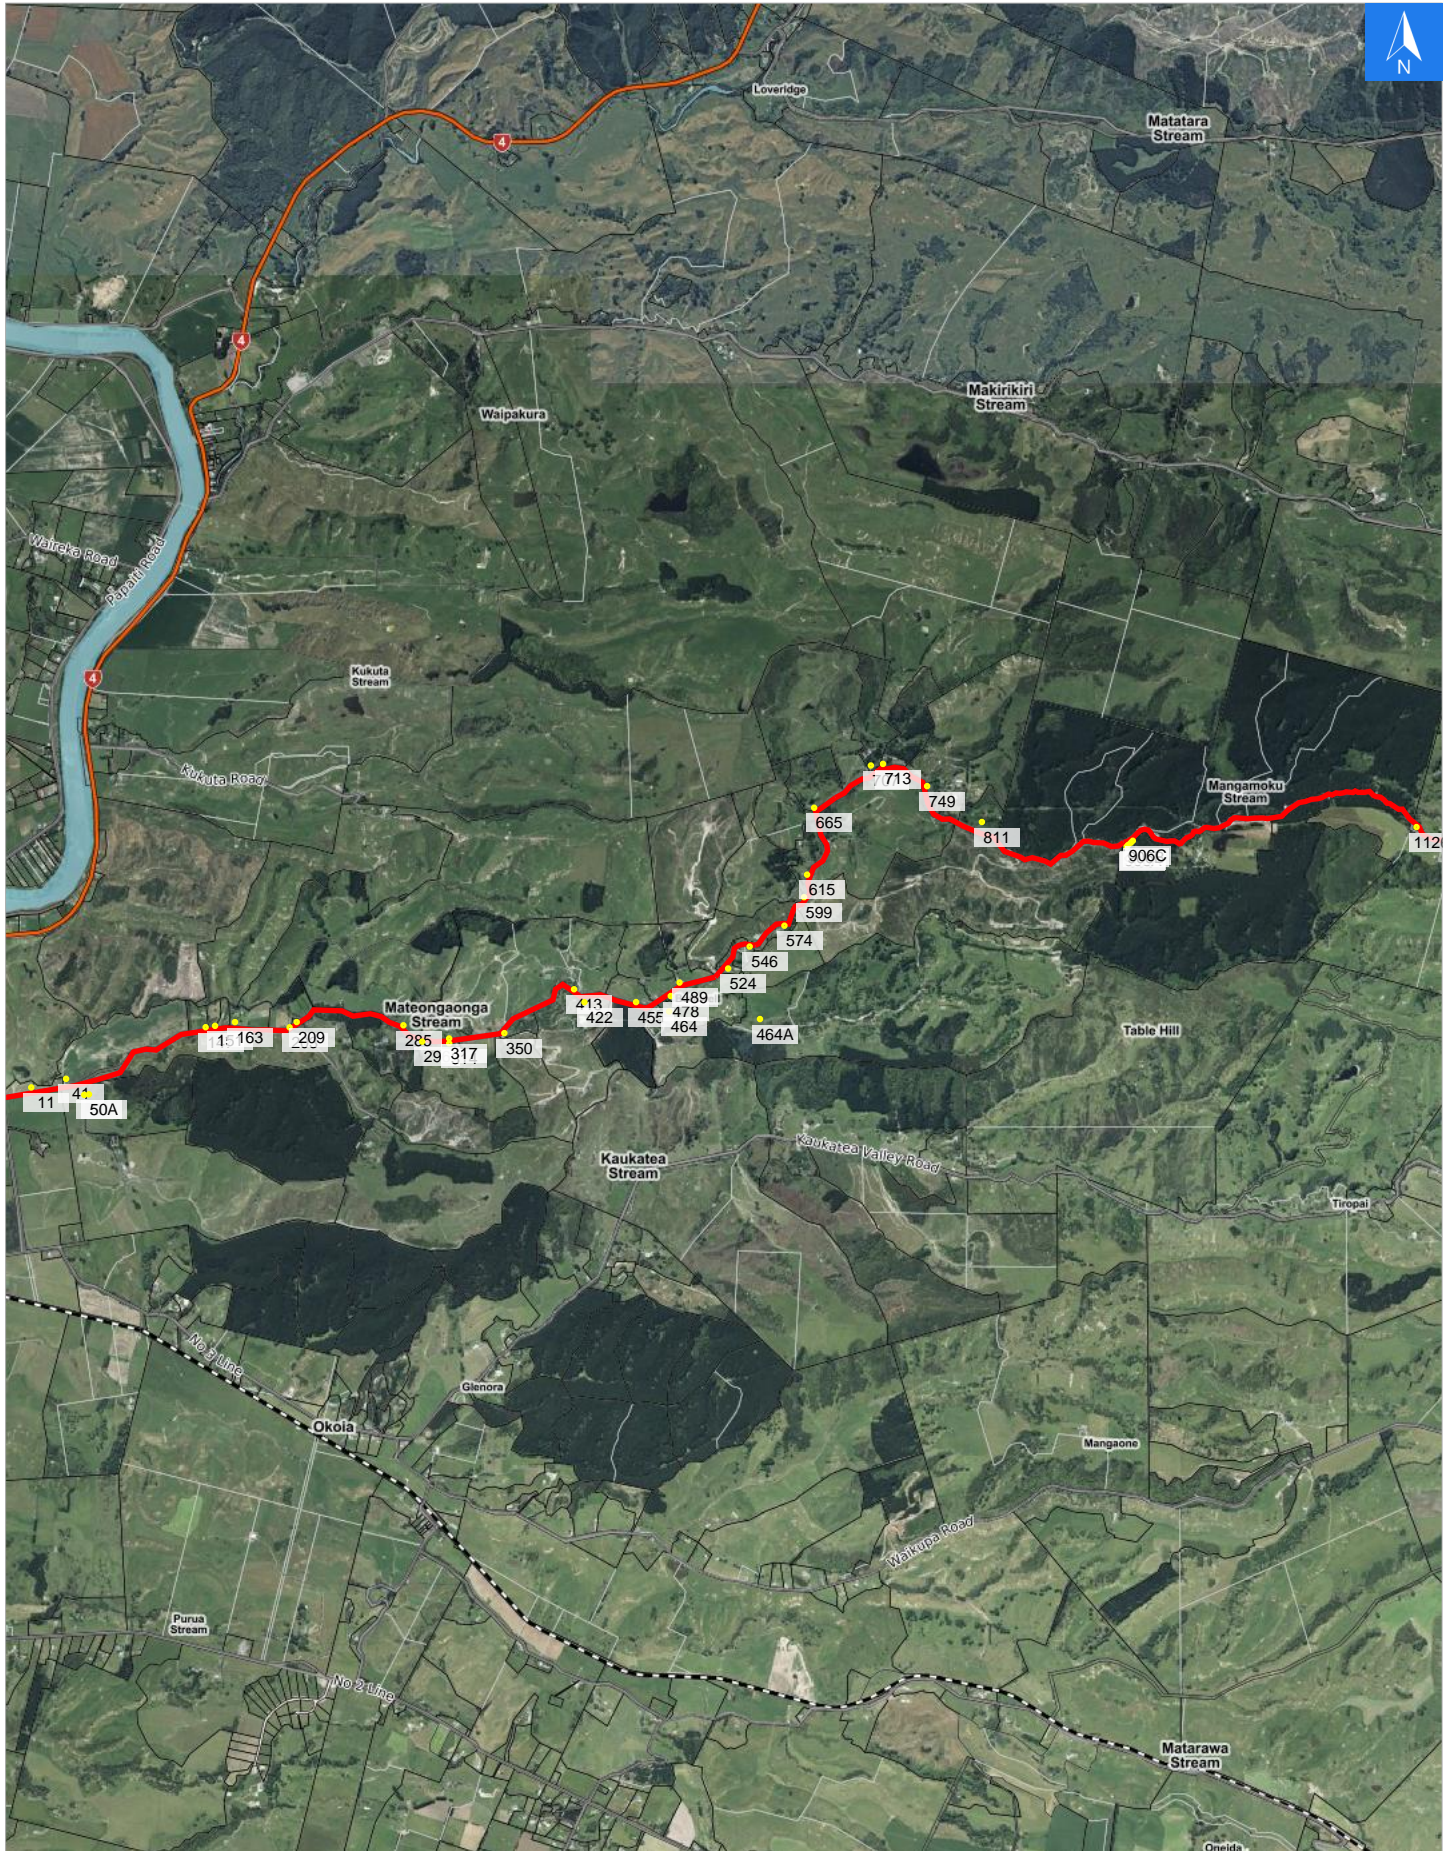

Wednesday, November 1, 2023

Disclaimer:

Digital map data sourced from Land Information New Zealand CROWN COPYRIGHT RESERVED.
The information displayed in the GIS has been taken from Whanganui District Council's databases and maps.
It is made available in good faith but its accuracy or completeness is not guaranteed. If the information is relied on in support of a resource consent it should be verified independently.

Scale 1: 50000

Wednesday, November 1, 2023

Disclaimer:

Digital map data sourced from Land Information New Zealand CROWN COPYRIGHT RESERVED.
The information displayed in the GIS has been taken from Whanganui District Council's databases and maps.
It is made available in good faith but its accuracy or completeness is not guaranteed. If the information is relied on in support of a resource consent it should be verified independently.