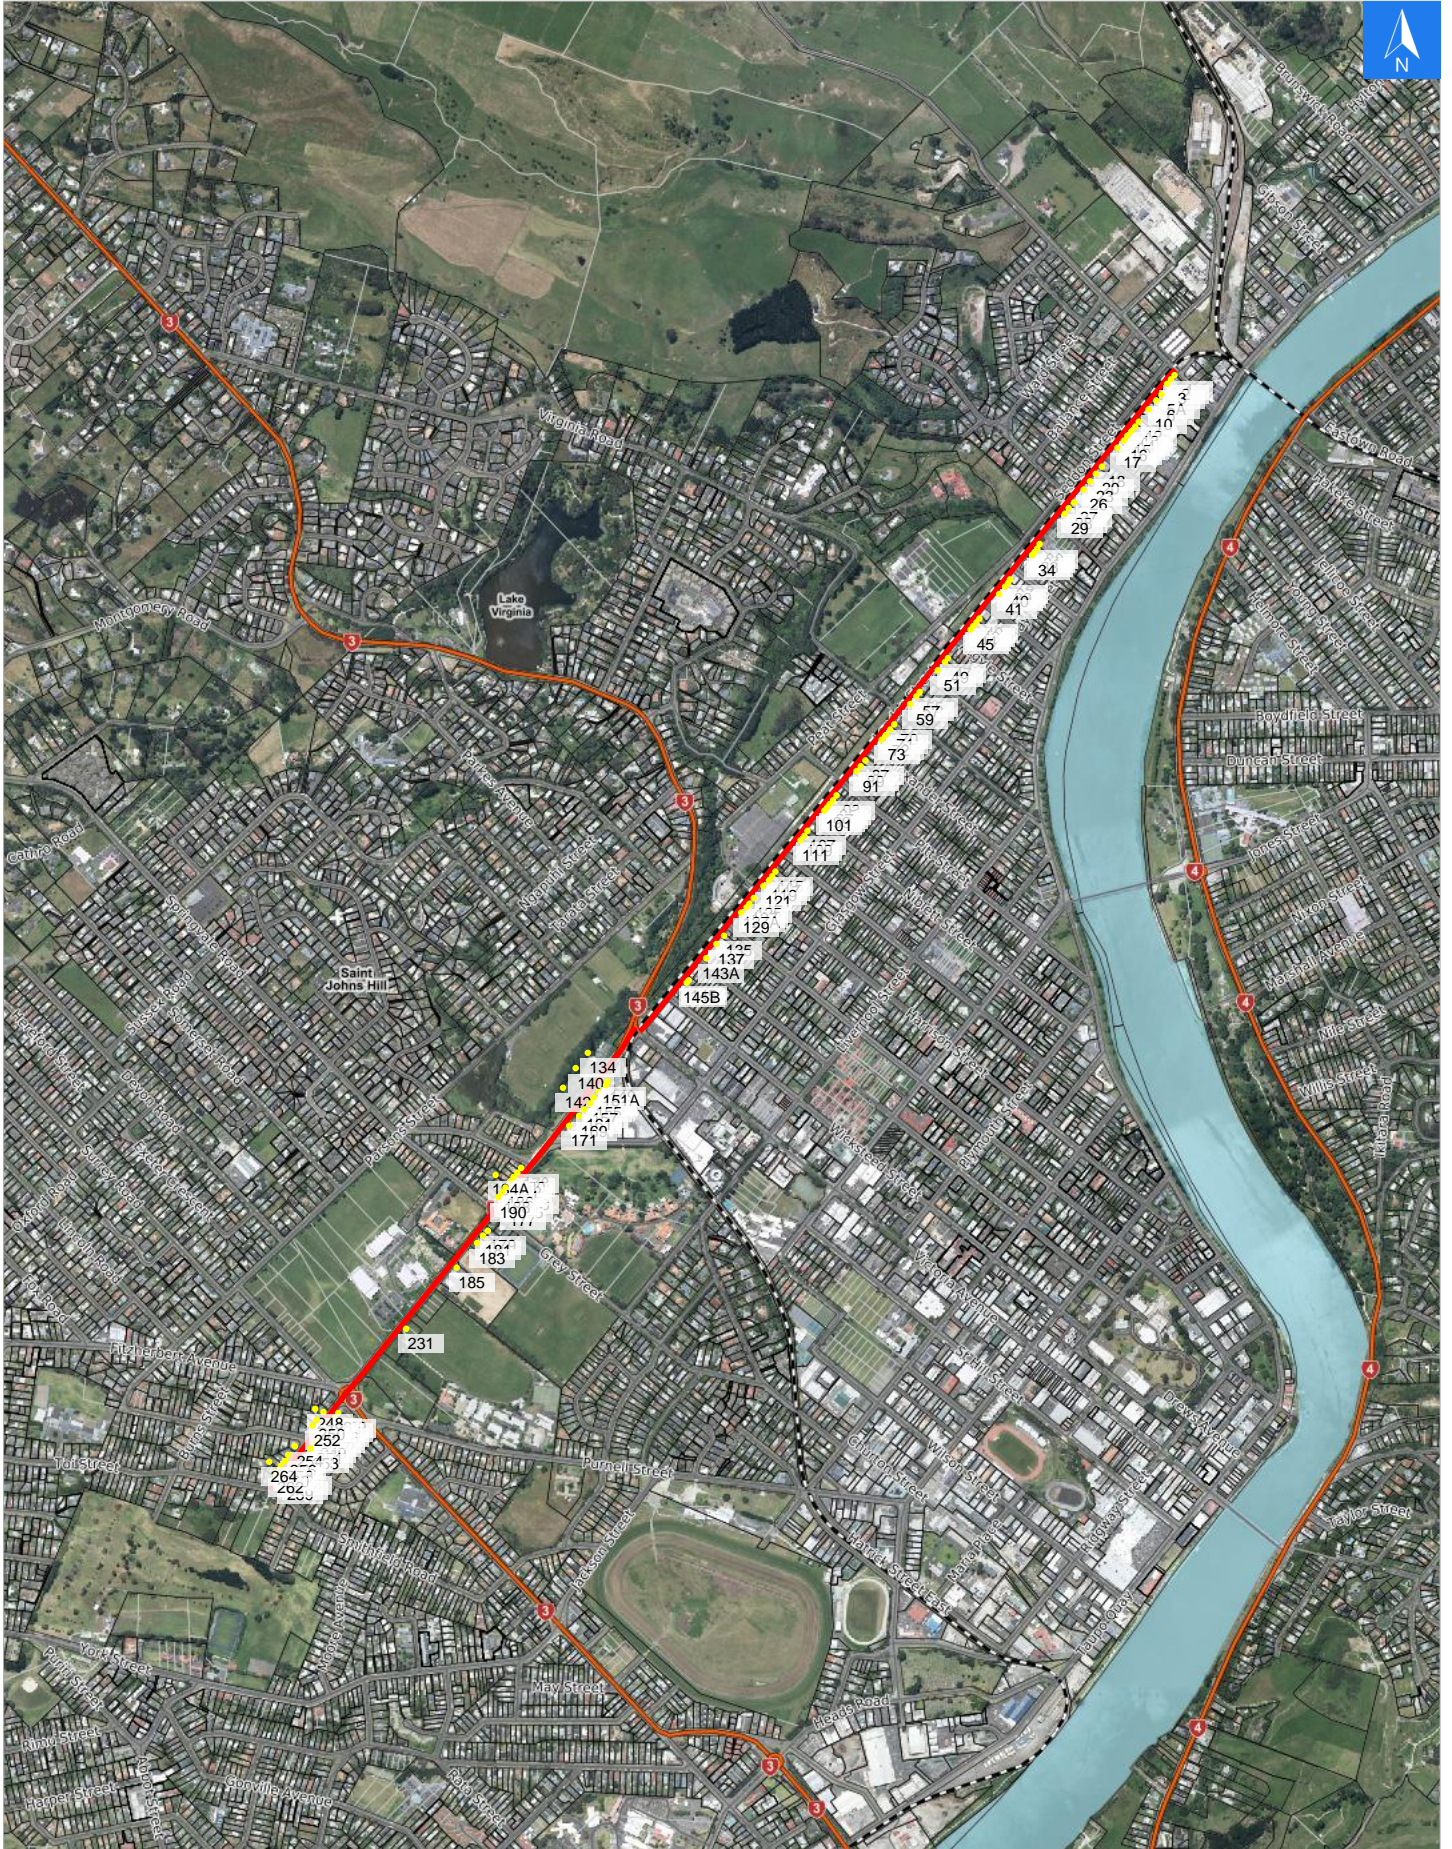

Disclaimer:

Digital map data sourced from Land Information New Zealand CROWN COPYRIGHT RESERVED.
The information displayed in the GIS has been taken from Whanganui District Council's databases and maps.
It is made available in good faith but its accuracy or completeness is not guaranteed. If the information is relied on in support of a resource consent it should be verified independently.

Wednesday, November 1, 2023

Scale 1: 20000

Wednesday, November 1, 2023

Disclaimer:

Digital map data sourced from Land Information New Zealand CROWN COPYRIGHT RESERVED.
The information displayed in the GIS has been taken from Whanganui District Council's databases and maps.
It is made available in good faith but its accuracy or completeness is not guaranteed. If the information is relied on in support of a resource consent it should be verified independently.