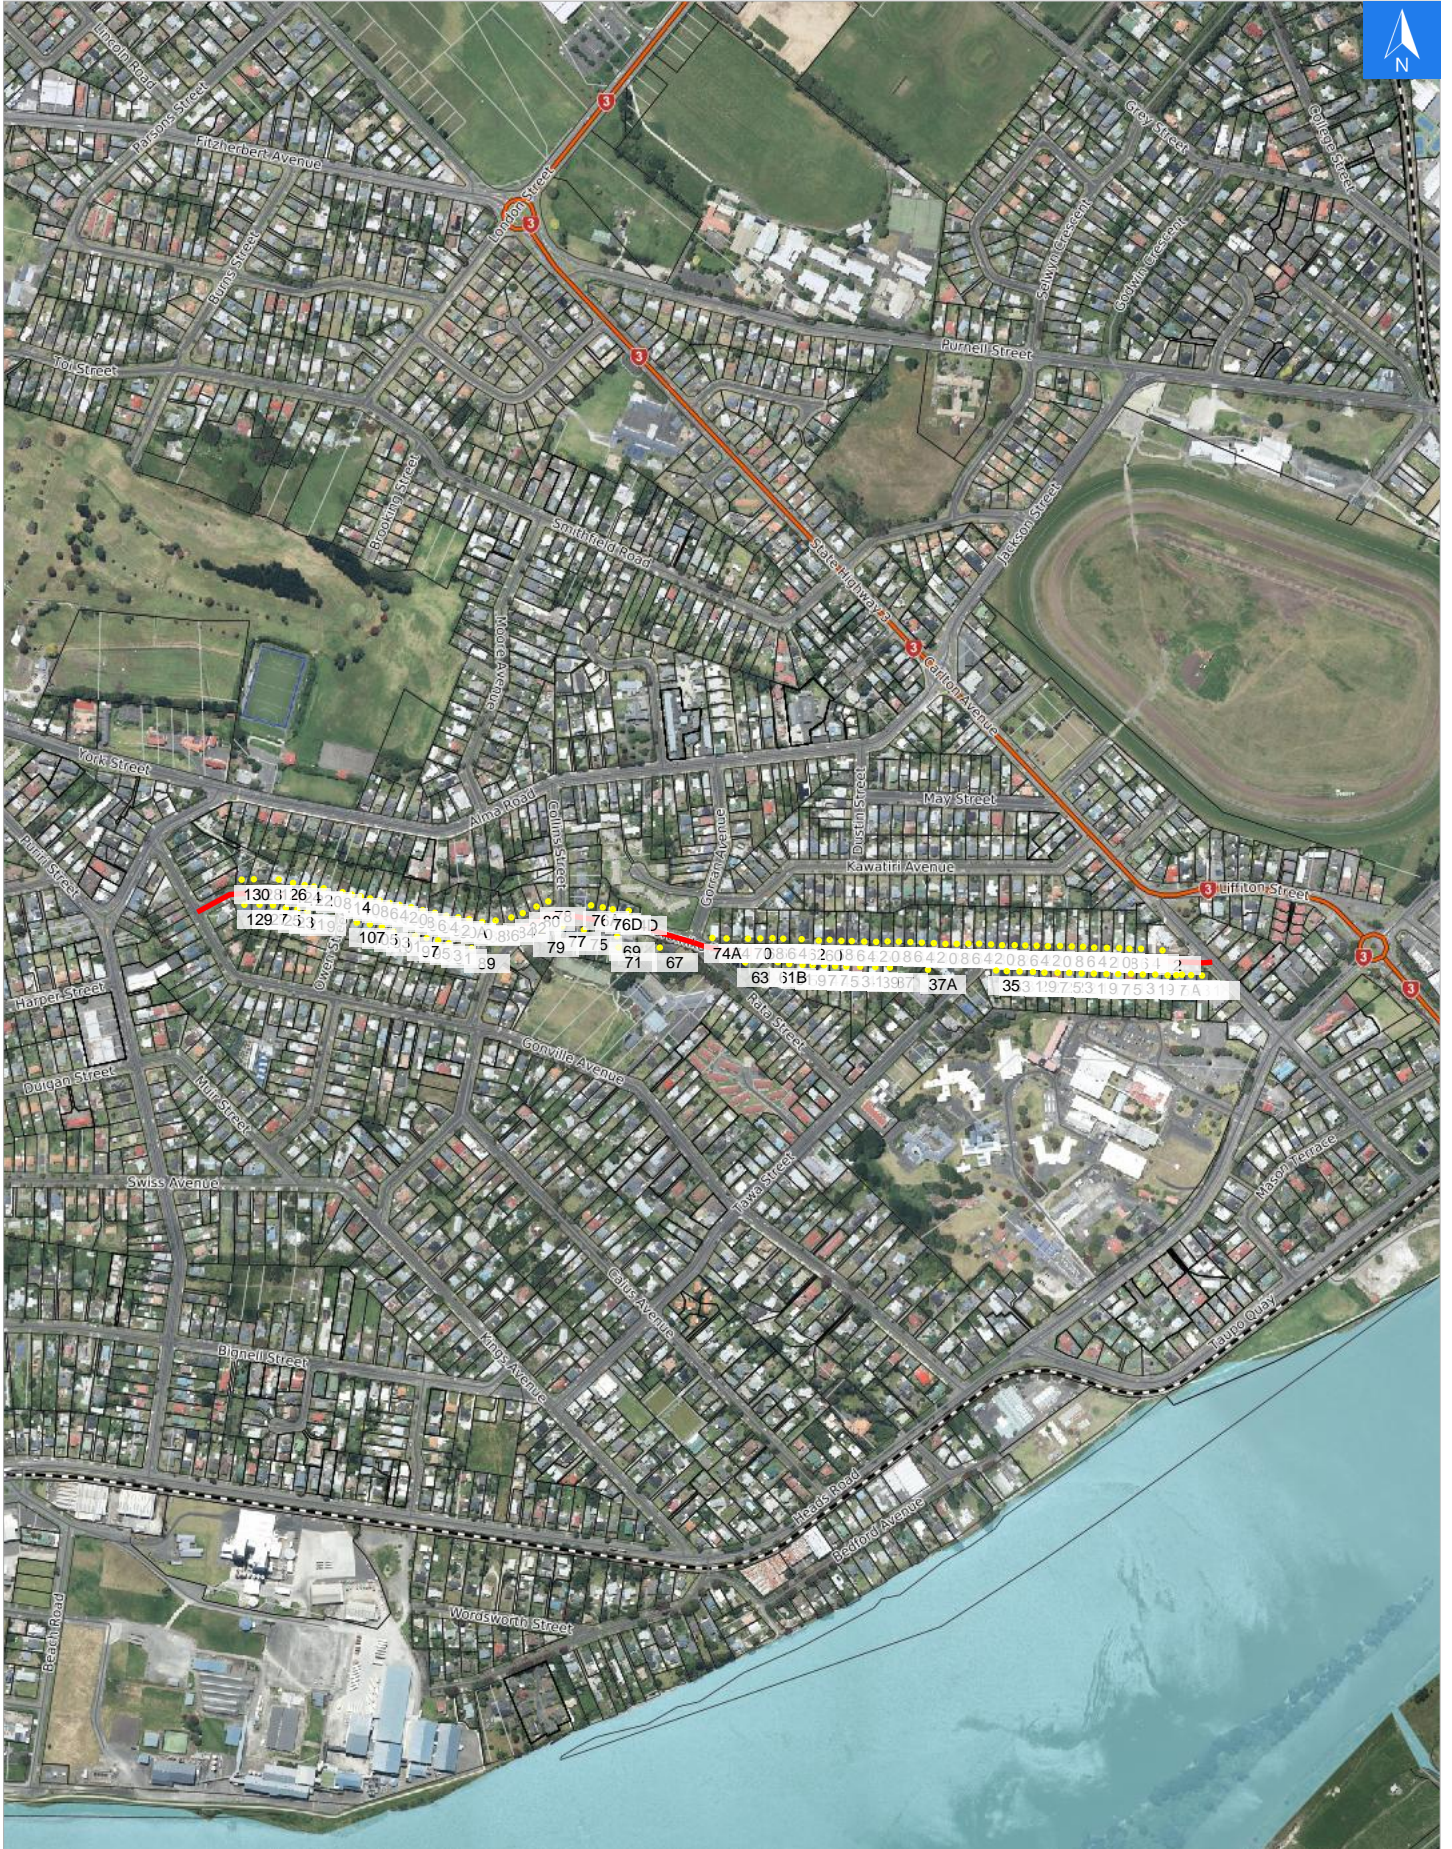

Wednesday, November 1, 2023

Disclaimer:

Digital map data sourced from Land Information New Zealand CROWN COPYRIGHT RESERVED.

The information displayed in the GIS has been taken from Whanganui District Council's databases and maps.

It is made available in good faith but its accuracy or completeness is not guaranteed. If the information is relied on in support of a resource consent it should be verified independently.

Scale 1: 10000

Wednesday, November 1, 2023

Disclaimer:

Digital map data sourced from Land Information New Zealand CROWN COPYRIGHT RESERVED.
The information displayed in the GIS has been taken from Whanganui District Council's databases and maps.
It is made available in good faith but its accuracy or completeness is not guaranteed. If the information is relied on in support of a resource consent it should be verified independently.