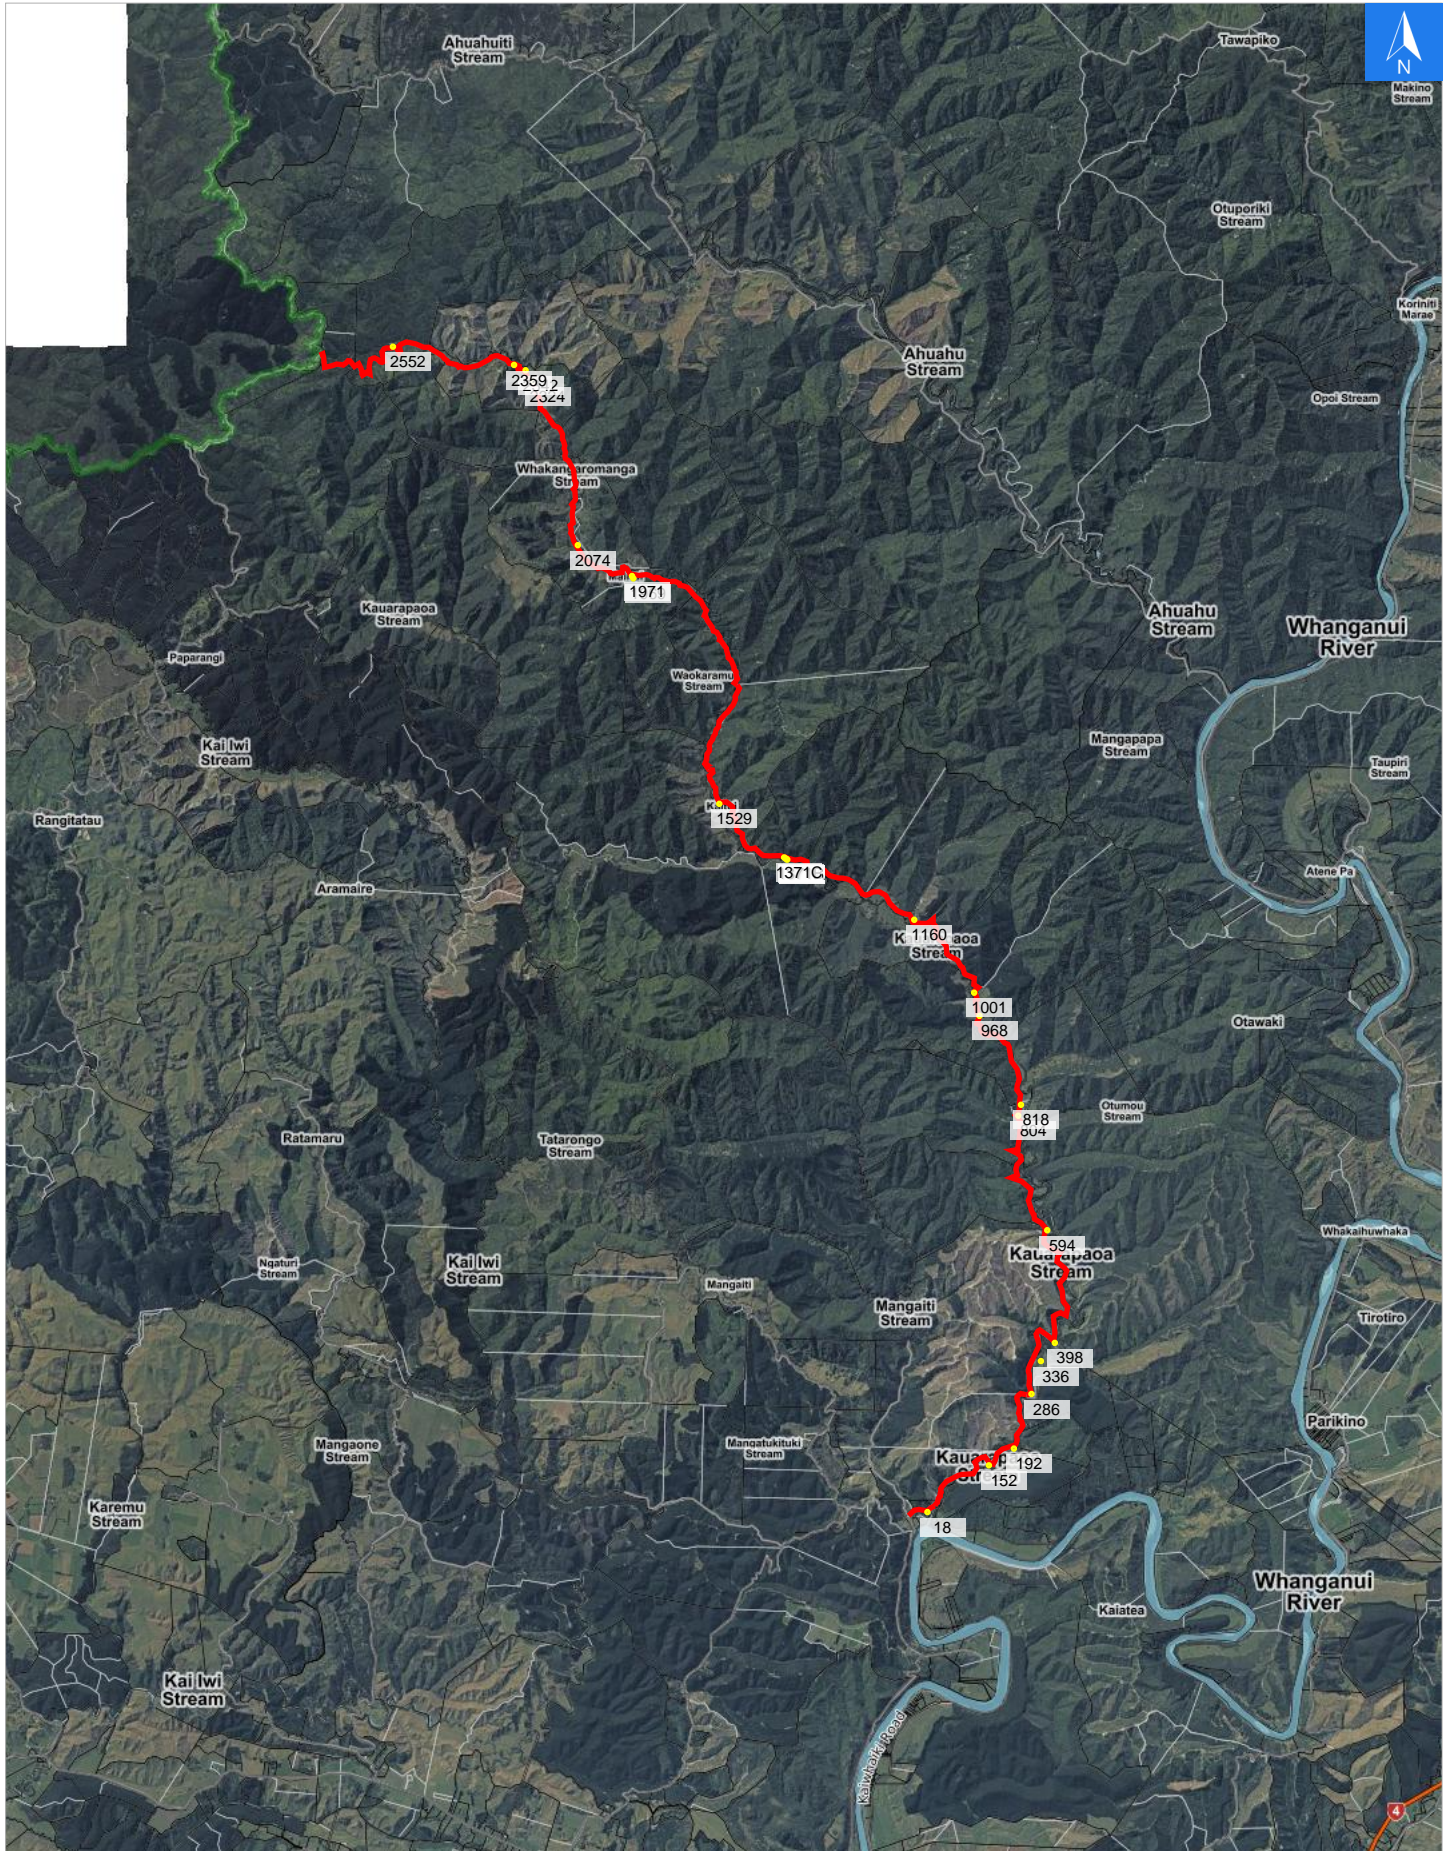

Wednesday, November 1, 2023

Disclaimer:

Digital map data sourced from Land Information New Zealand CROWN COPYRIGHT RESERVED.  
The information displayed in the GIS has been taken from Whanganui District Council's databases and maps.  
It is made available in good faith but its accuracy or completeness is not guaranteed. If the information is relied on in support of a resource consent it should be verified independently.

Scale 1: 100000

Wednesday, November 1, 2023

**Disclaimer:**

Digital map data sourced from Land Information New Zealand CROWN COPYRIGHT RESERVED.  
The information displayed in the GIS has been taken from Whanganui District Council's databases and maps.  
It is made available in good faith but its accuracy or completeness is not guaranteed. If the information is relied on in support of a resource consent it should be verified independently.