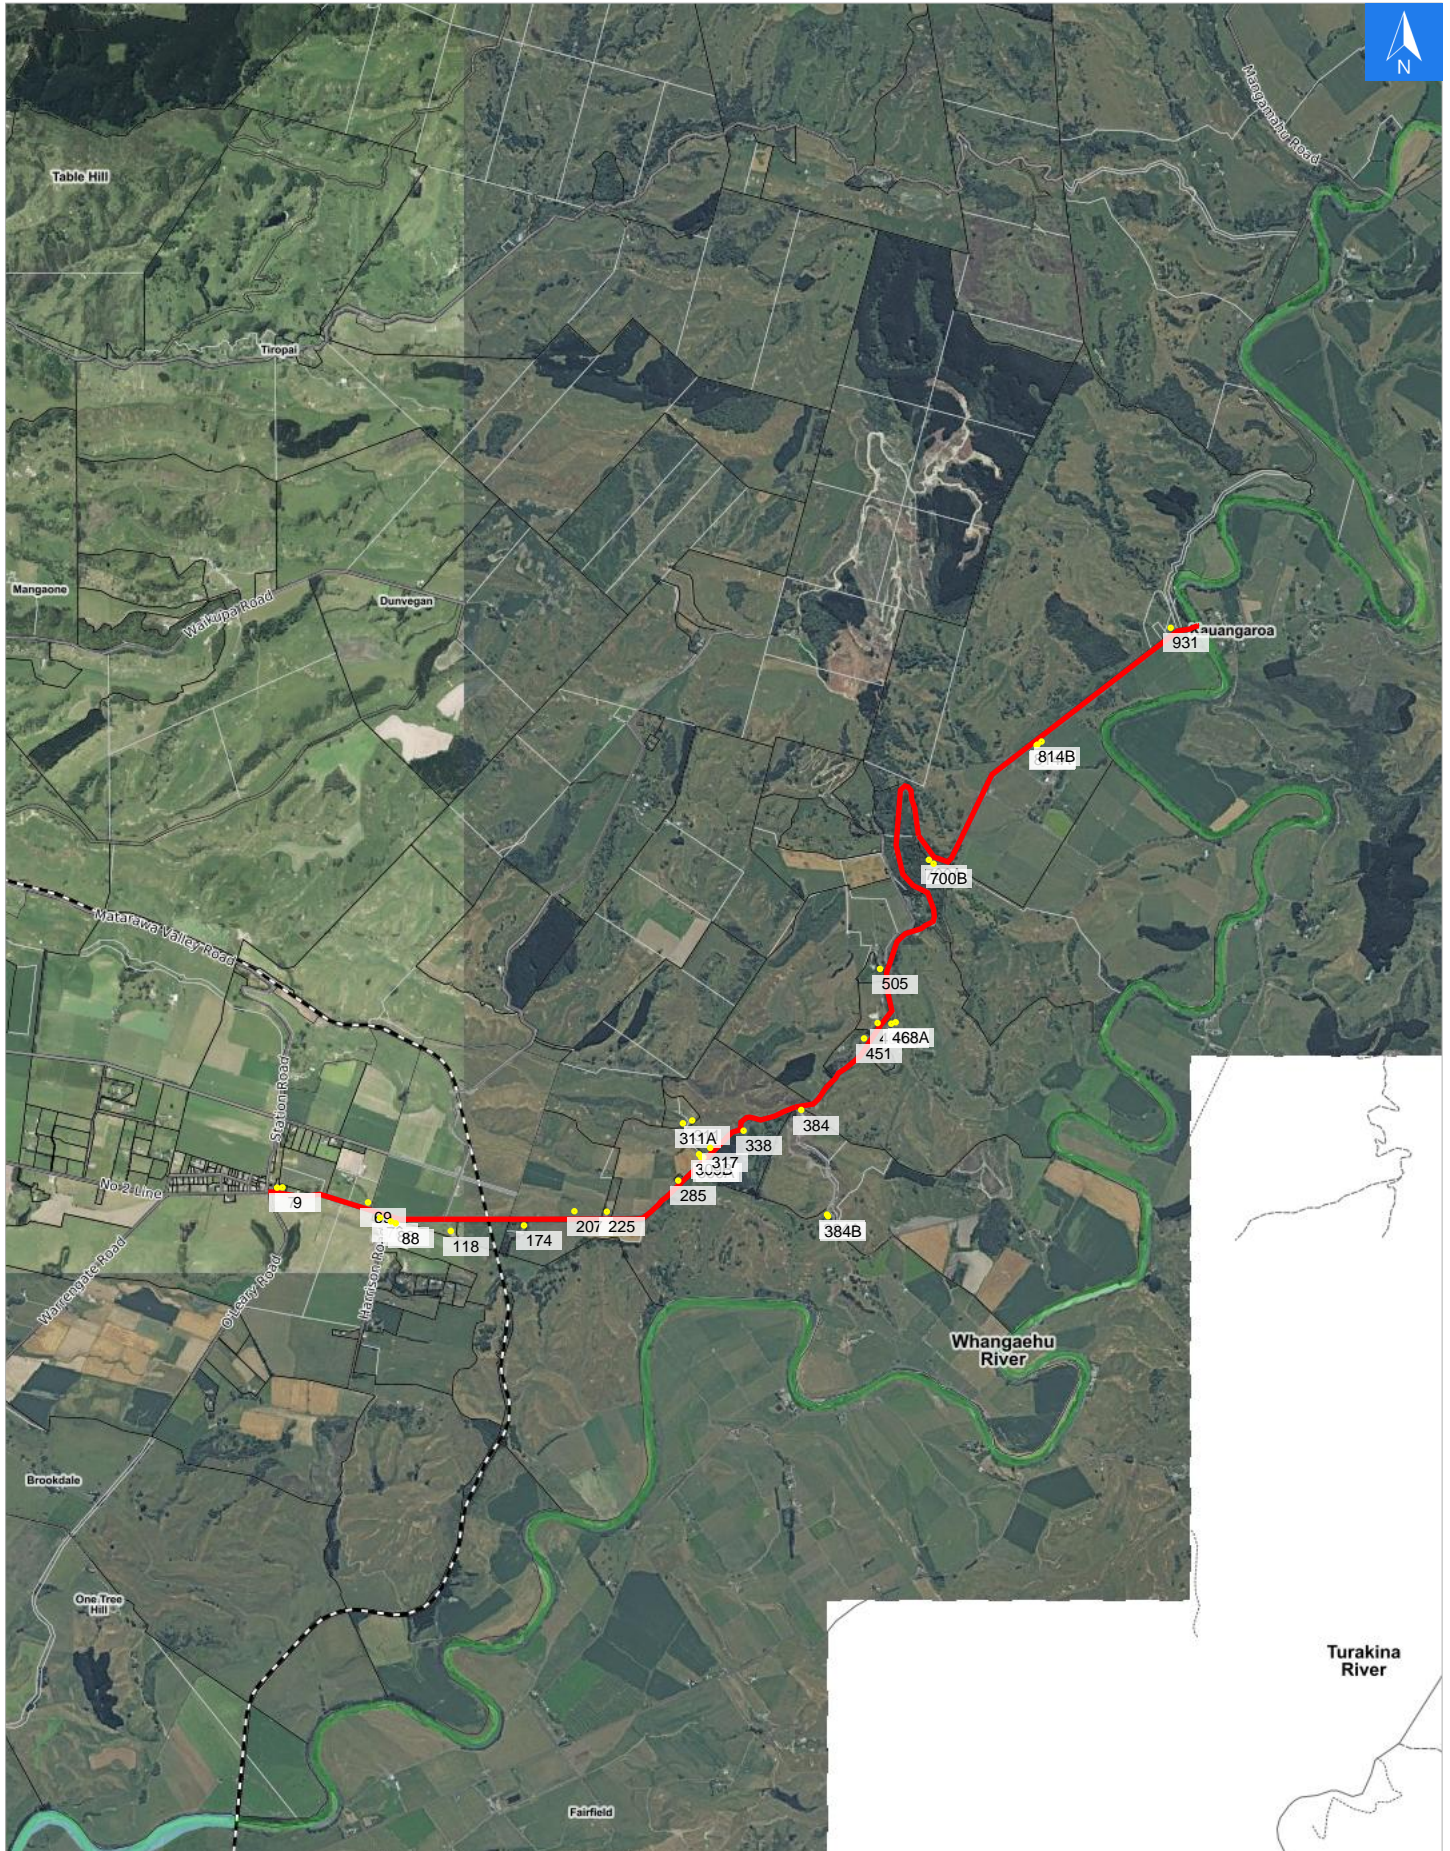

Wednesday, November 1, 2023

**Disclaimer:**

Digital map data sourced from Land Information New Zealand CROWN COPYRIGHT RESERVED.  
The information displayed in the GIS has been taken from Whanganui District Council's databases and maps.  
It is made available in good faith but its accuracy or completeness is not guaranteed. If the information is relied on in support of a resource consent it should be verified independently.

Scale 1: 50000

Wednesday, November 1, 2023

**Disclaimer:**

Digital map data sourced from Land Information New Zealand CROWN COPYRIGHT RESERVED.  
The information displayed in the GIS has been taken from Whanganui District Council's databases and maps.  
It is made available in good faith but its accuracy or completeness is not guaranteed. If the information is relied on in support of a resource consent it should be verified independently.