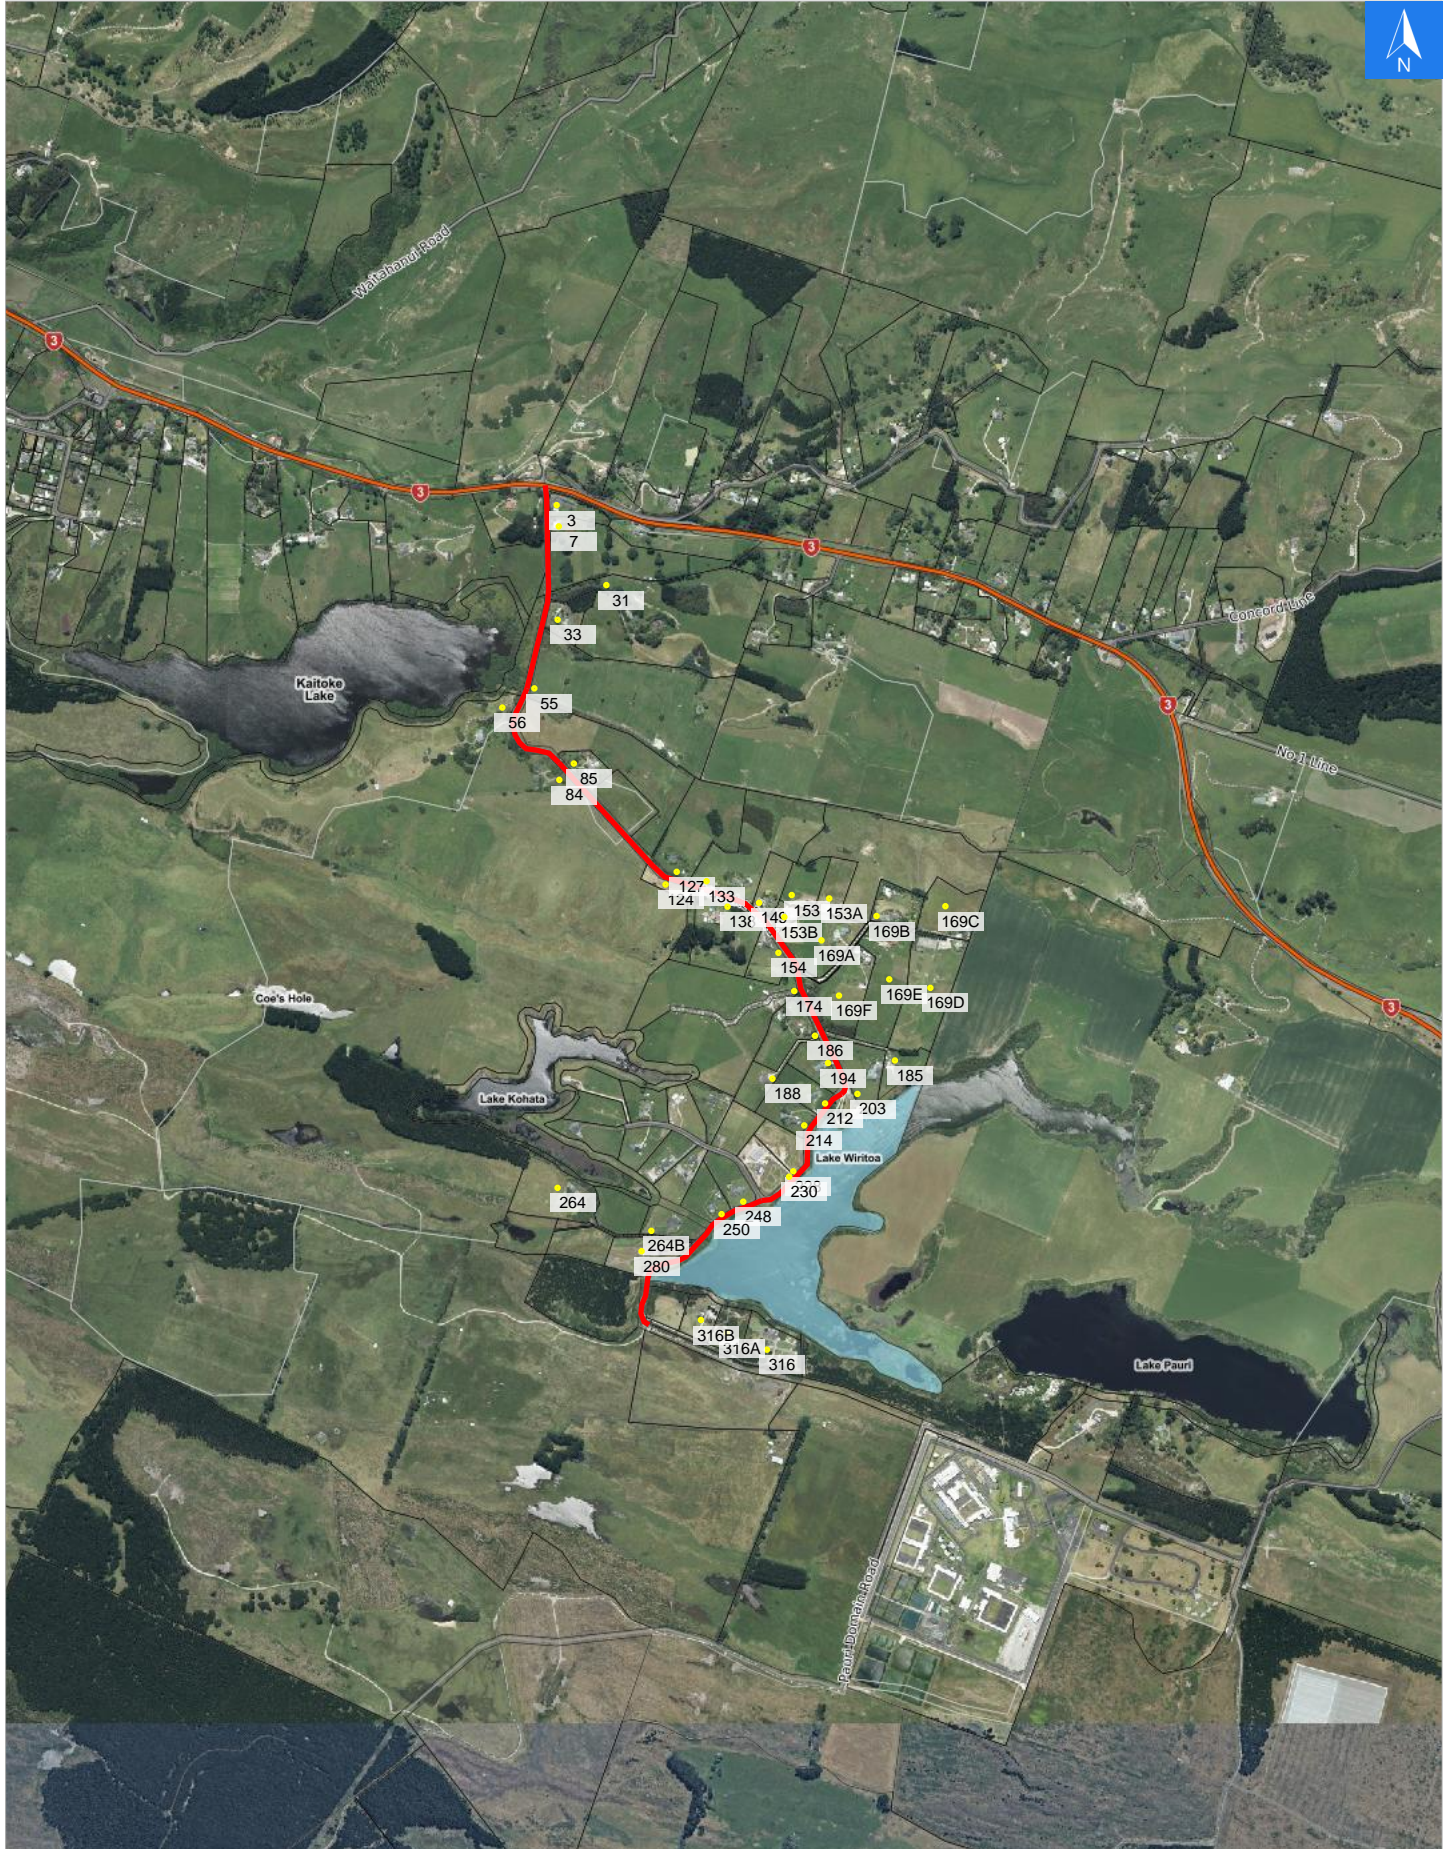

Wednesday, November 1, 2023

Disclaimer:

Digital map data sourced from Land Information New Zealand CROWN COPYRIGHT RESERVED.
The information displayed in the GIS has been taken from Whanganui District Council's databases and maps.
It is made available in good faith but its accuracy or completeness is not guaranteed. If the information is relied on in support of a resource consent it should be verified independently.

Scale 1: 20000

Wednesday, November 1, 2023

Disclaimer:

Digital map data sourced from Land Information New Zealand CROWN COPYRIGHT RESERVED.
The information displayed in the GIS has been taken from Whanganui District Council's databases and maps.
It is made available in good faith but its accuracy or completeness is not guaranteed. If the information is relied on in support of a resource consent it should be verified independently.