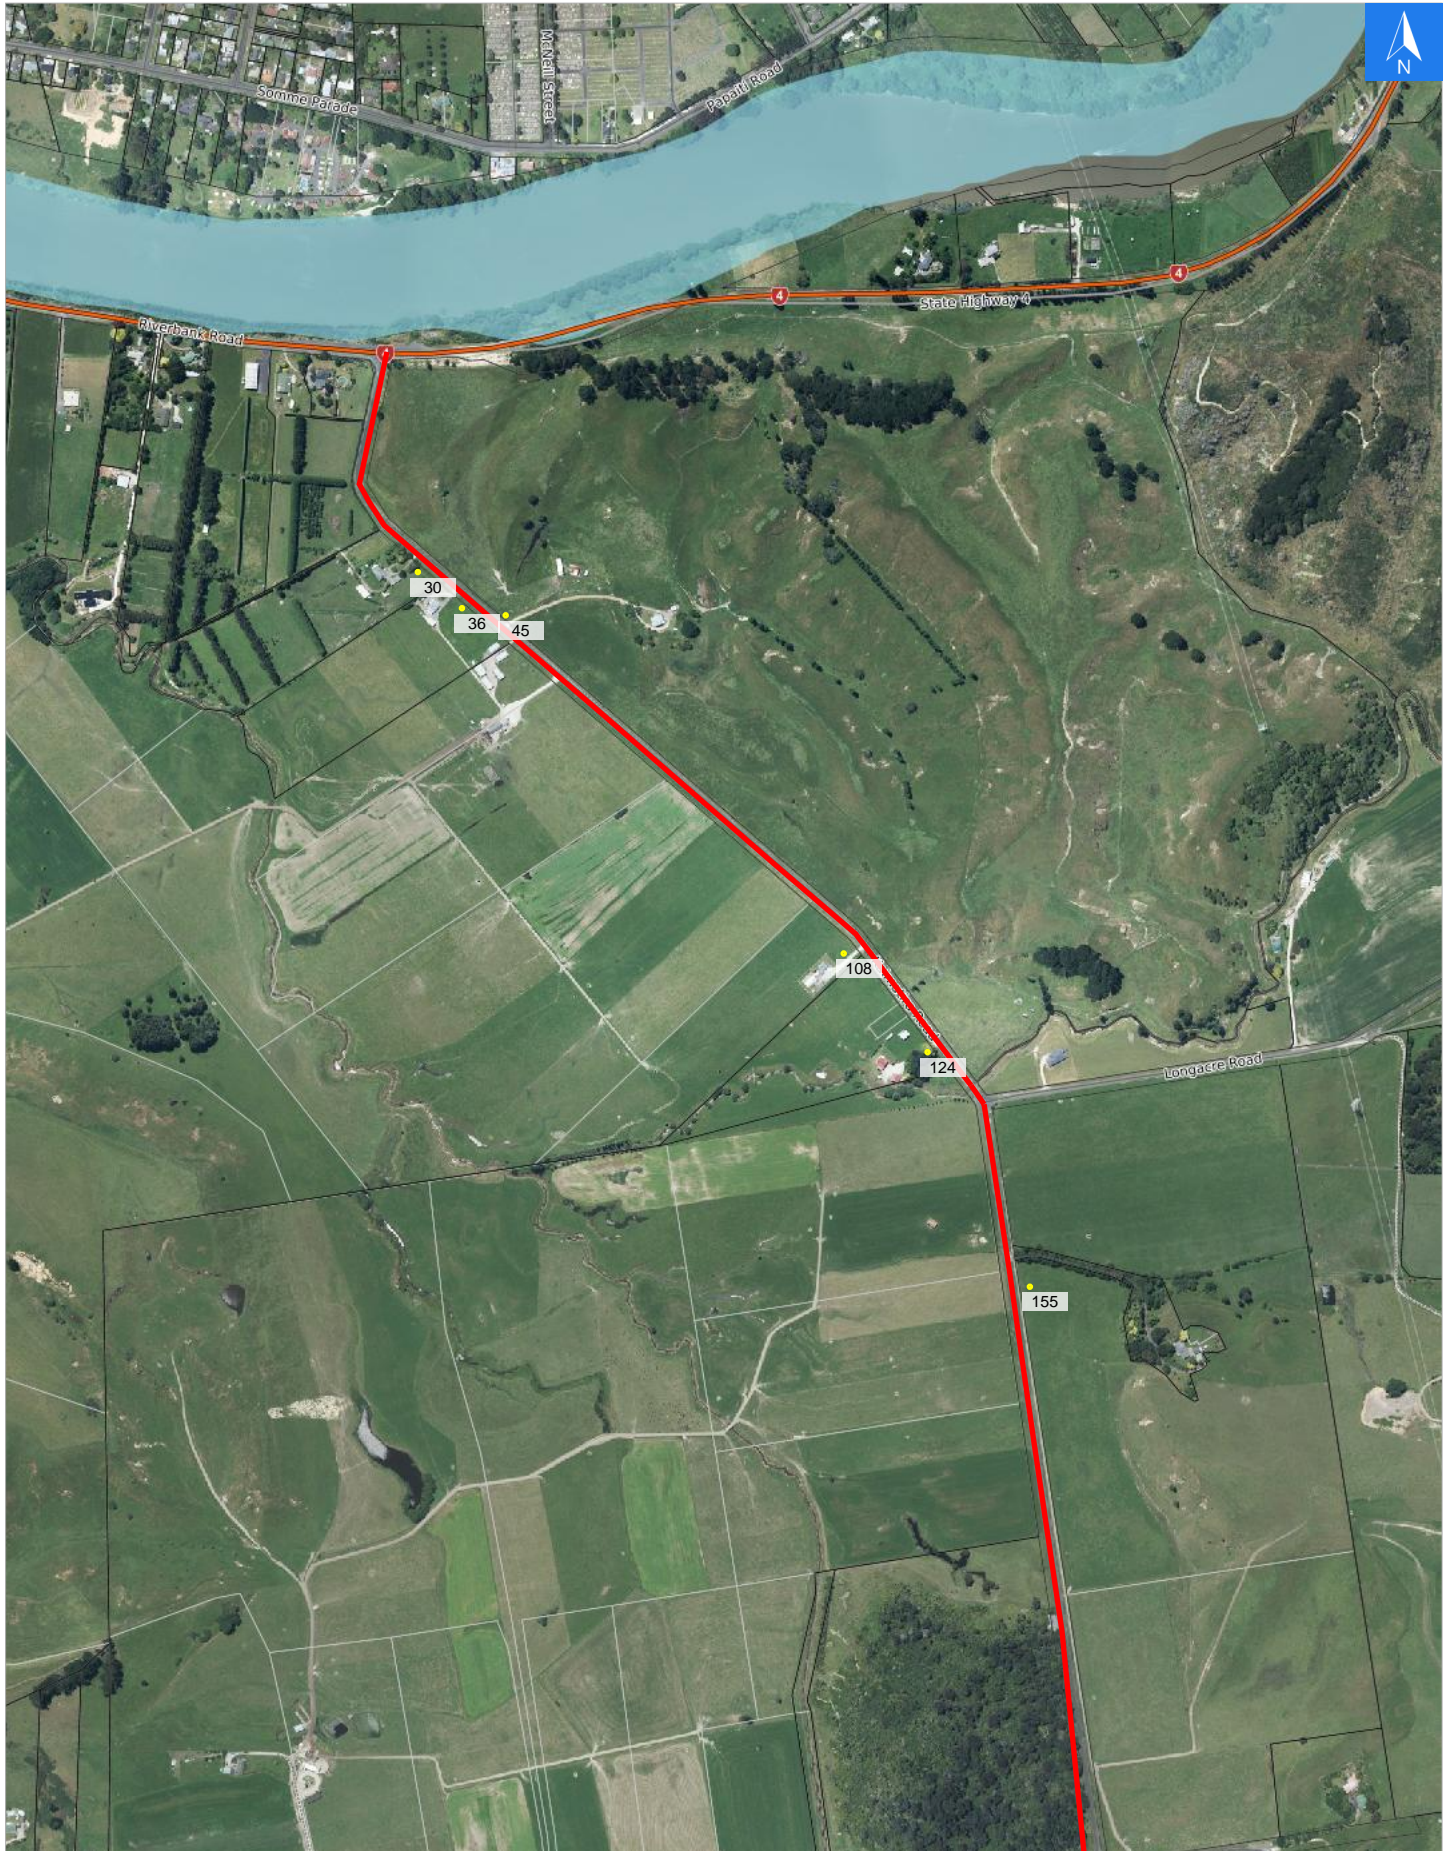

Wednesday, November 1, 2023

Disclaimer:

Digital map data sourced from Land Information New Zealand CROWN COPYRIGHT RESERVED.
The information displayed in the GIS has been taken from Whanganui District Council's databases and maps.
It is made available in good faith but its accuracy or completeness is not guaranteed. If the information is relied on in support of a resource consent it should be verified independently.

Scale 1: 10000

Wednesday, November 1, 2023

Disclaimer:

Digital map data sourced from Land Information New Zealand CROWN COPYRIGHT RESERVED.
The information displayed in the GIS has been taken from Whanganui District Council's databases and maps.
It is made available in good faith but its accuracy or completeness is not guaranteed. If the information is relied on in support of a resource consent it should be verified independently.

Road Evacuation Addresses

Data sourced from LINZ

LINZ Address	Notes	Date Time Visited	Placard
30 Kaimatira Road, Okoia, Whanganui			W Y1 Y2 R1 R2
36 Kaimatira Road, Okoia, Whanganui			W Y1 Y2 R1 R2
45 Kaimatira Road, Okoia, Whanganui			W Y1 Y2 R1 R2
108 Kaimatira Road, Okoia, Whanganui			W Y1 Y2 R1 R2
124 Kaimatira Road, Okoia, Whanganui			W Y1 Y2 R1 R2
155 Kaimatira Road, Okoia, Whanganui			W Y1 Y2 R1 R2