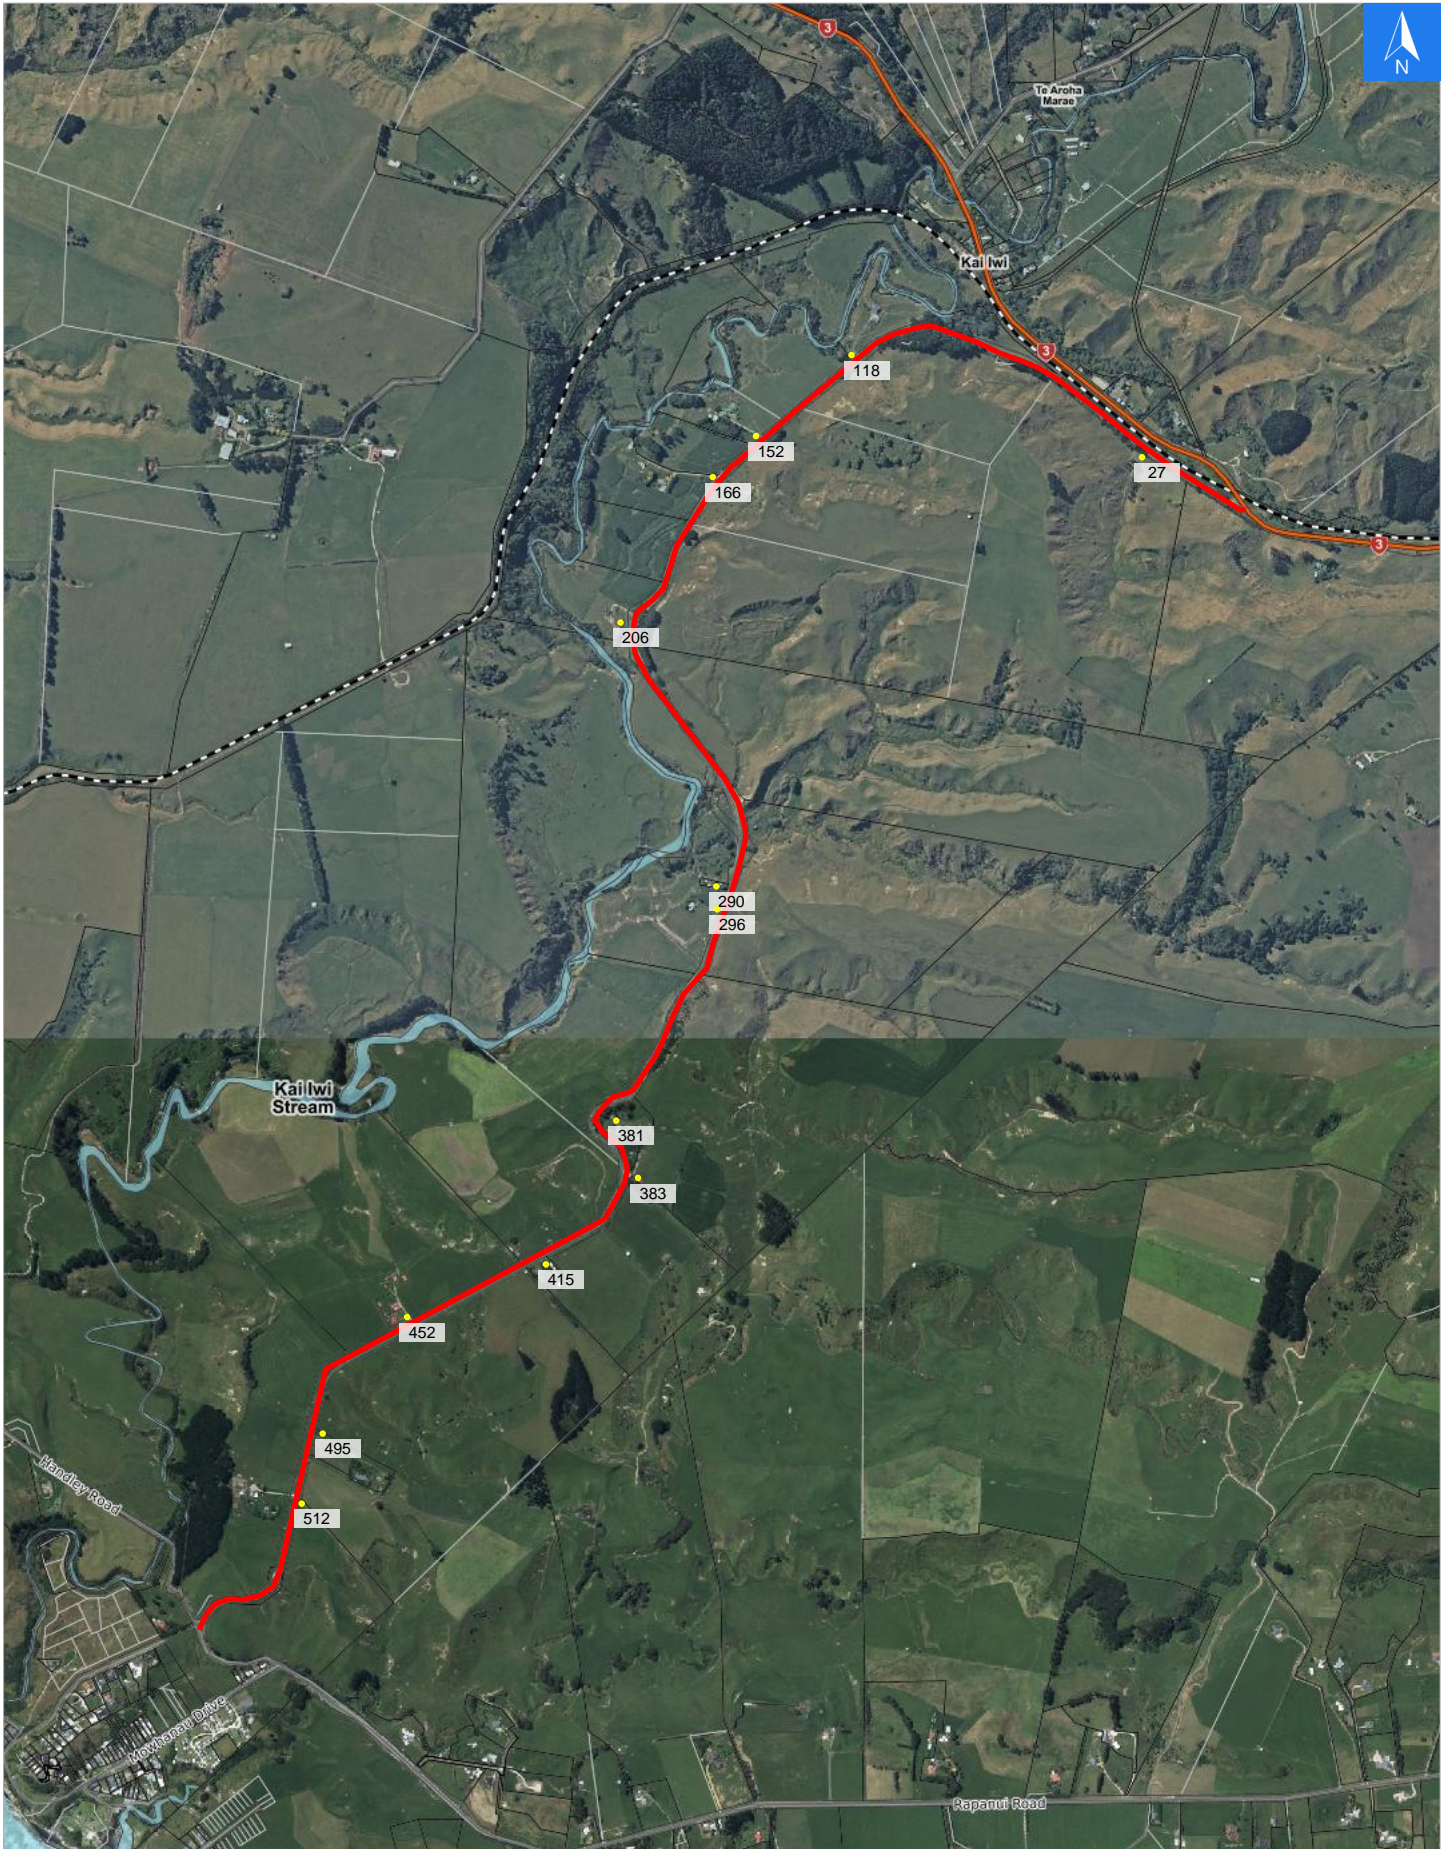

Wednesday, November 1, 2023

Disclaimer:

Digital map data sourced from Land Information New Zealand CROWN COPYRIGHT RESERVED.
The information displayed in the GIS has been taken from Whanganui District Council's databases and maps.
It is made available in good faith but its accuracy or completeness is not guaranteed. If the information is relied on in support of a resource consent it should be verified independently.

Scale 1: 20000

Wednesday, November 1, 2023

Disclaimer:

Digital map data sourced from Land Information New Zealand CROWN COPYRIGHT RESERVED.
The information displayed in the GIS has been taken from Whanganui District Council's databases and maps.
It is made available in good faith but its accuracy or completeness is not guaranteed. If the information is relied on in support of a resource consent it should be verified independently.

Road Evacuation Addresses

Data sourced from LINZ

| LINZ Address | Notes | Date Time Visited | Placard |
|---|--------------|--------------------------|----------------|
| 27 Kai Iwi Valley Road, Kai Iwi, Whanganui | | | W Y1 Y2 R1 R2 |
| 118 Kai Iwi Valley Road, Kai Iwi, Whanganui | | | W Y1 Y2 R1 R2 |
| 152 Kai Iwi Valley Road, Kai Iwi, Whanganui | | | W Y1 Y2 R1 R2 |
| 166 Kai Iwi Valley Road, Kai Iwi, Whanganui | | | W Y1 Y2 R1 R2 |
| 206 Kai Iwi Valley Road, Kai Iwi, Whanganui | | | W Y1 Y2 R1 R2 |
| 290 Kai Iwi Valley Road, Kai Iwi, Whanganui | | | W Y1 Y2 R1 R2 |
| 296 Kai Iwi Valley Road, Kai Iwi, Whanganui | | | W Y1 Y2 R1 R2 |
| 381 Kai Iwi Valley Road, Kai Iwi, Whanganui | | | W Y1 Y2 R1 R2 |
| 383 Kai Iwi Valley Road, Kai Iwi, Whanganui | | | W Y1 Y2 R1 R2 |
| 415 Kai Iwi Valley Road, Kai Iwi, Whanganui | | | W Y1 Y2 R1 R2 |
| 452 Kai Iwi Valley Road, Kai Iwi, Whanganui | | | W Y1 Y2 R1 R2 |
| 495 Kai Iwi Valley Road, Kai Iwi, Whanganui | | | W Y1 Y2 R1 R2 |
| 512 Kai Iwi Valley Road, Kai Iwi, Whanganui | | | W Y1 Y2 R1 R2 |