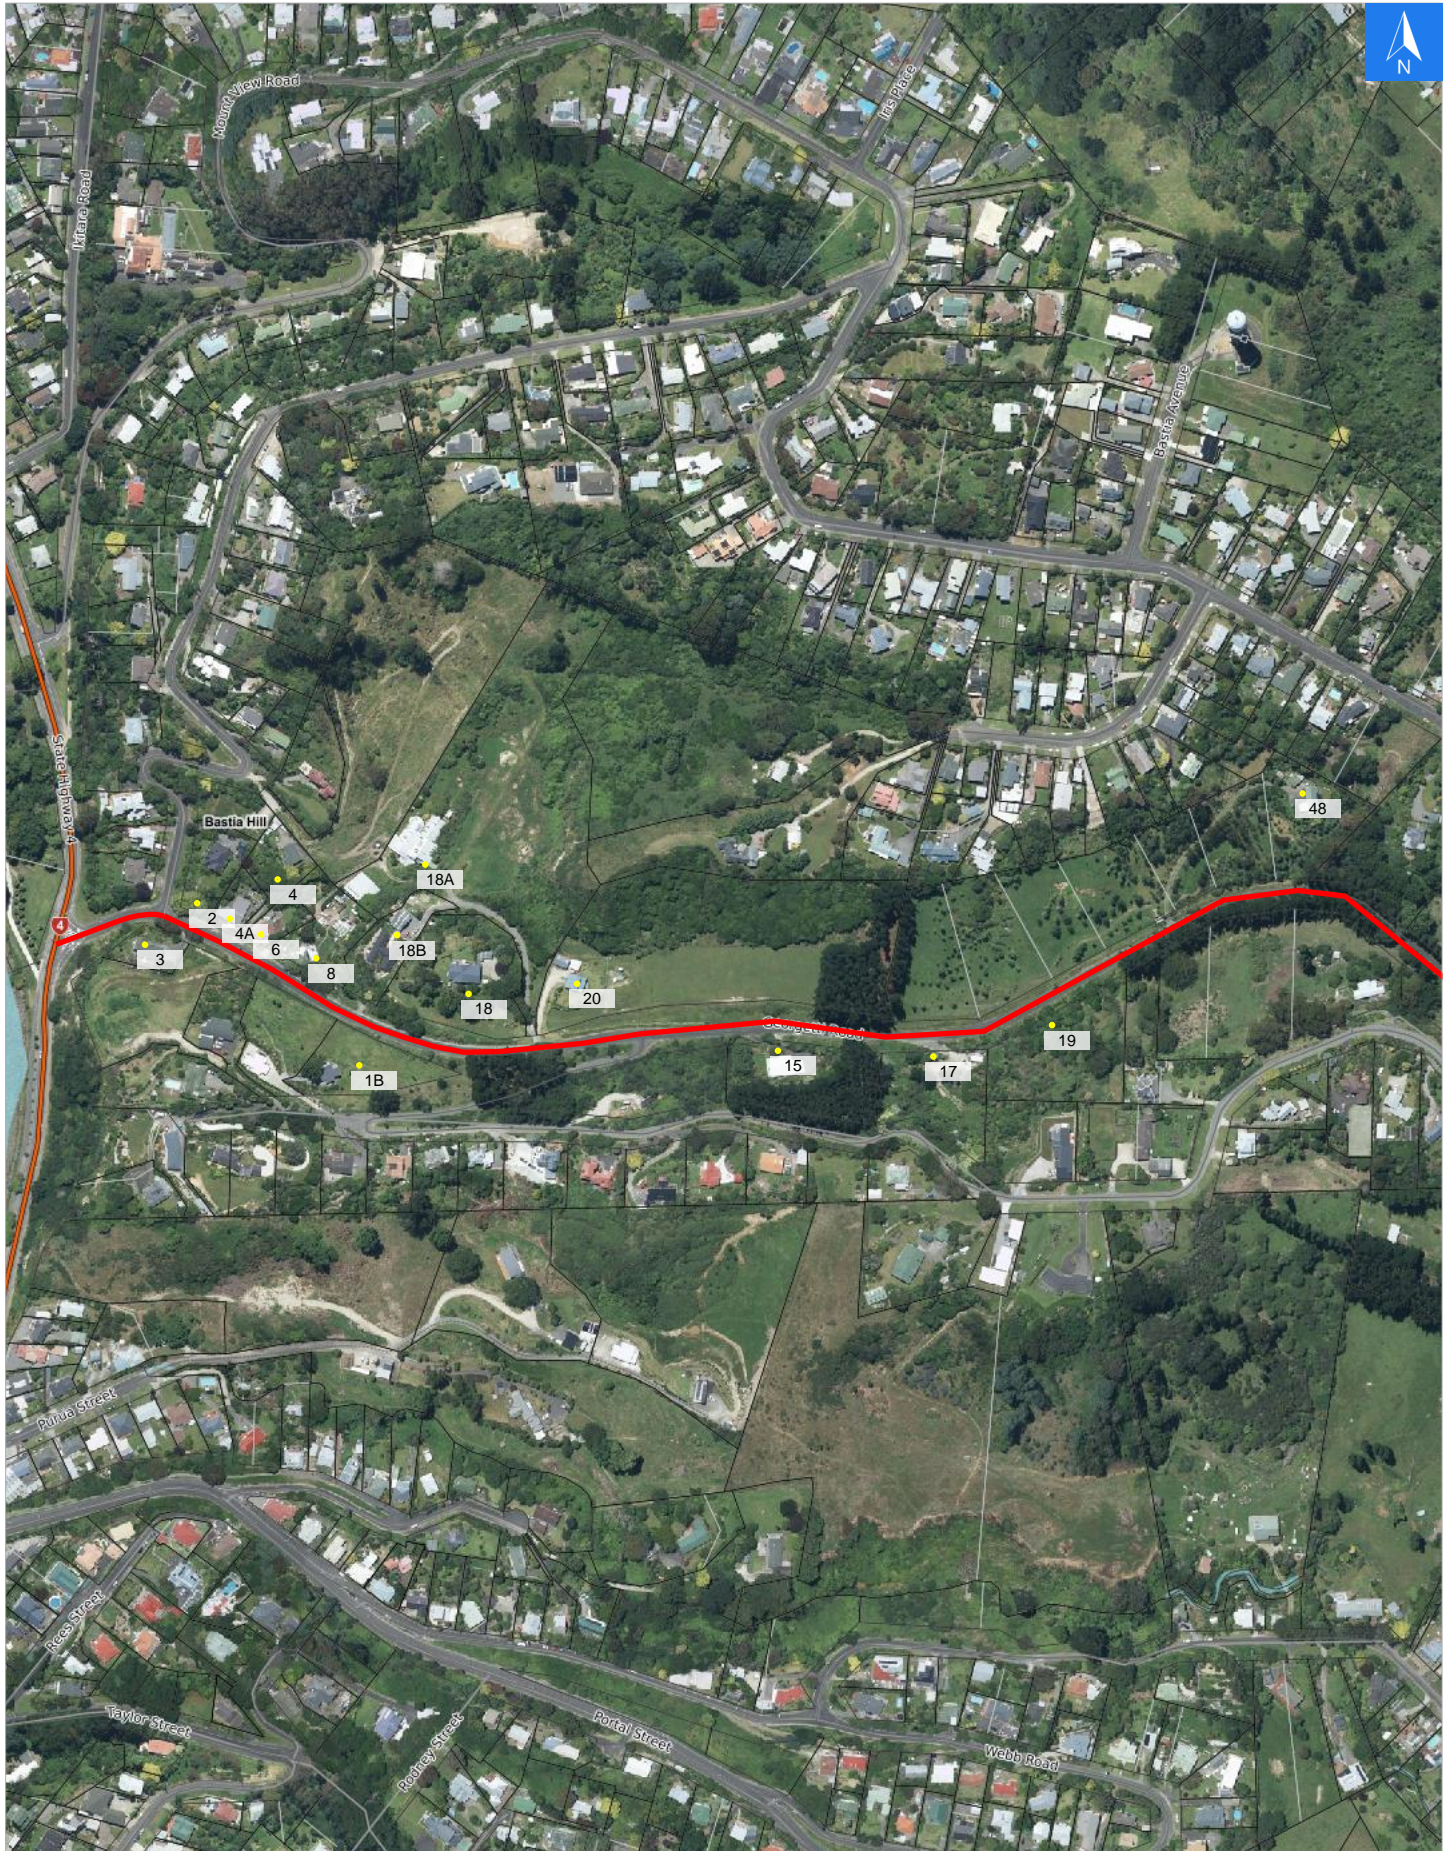

Disclaimer:

Digital map data sourced from Land Information New Zealand CROWN COPYRIGHT RESERVED.
The information displayed in the GIS has been taken from Whanganui District Council's databases and maps.
It is made available in good faith but its accuracy or completeness is not guaranteed. If the information is relied on in support of a resource consent it should be verified independently.

Wednesday, November 1, 2023

Scale 1: 5000

Wednesday, November 1, 2023

Disclaimer:

Digital map data sourced from Land Information New Zealand CROWN COPYRIGHT RESERVED.
The information displayed in the GIS has been taken from Whanganui District Council's databases and maps.
It is made available in good faith but its accuracy or completeness is not guaranteed. If the information is relied on in support of a resource consent it should be verified independently.

Road Evacuation Addresses

Data sourced from LINZ

LINZ Address	Notes	Date Time Visited	Placard
1B Georgetti Road, Bastia Hill, Whanganui			W Y1 Y2 R1 R2
2 Georgetti Road, Bastia Hill, Whanganui			W Y1 Y2 R1 R2
3 Georgetti Road, Bastia Hill, Whanganui			W Y1 Y2 R1 R2
4 Georgetti Road, Bastia Hill, Whanganui			W Y1 Y2 R1 R2
4A Georgetti Road, Bastia Hill, Whanganui			W Y1 Y2 R1 R2
6 Georgetti Road, Bastia Hill, Whanganui			W Y1 Y2 R1 R2
8 Georgetti Road, Bastia Hill, Whanganui			W Y1 Y2 R1 R2
15 Georgetti Road, Bastia Hill, Whanganui			W Y1 Y2 R1 R2
17 Georgetti Road, Bastia Hill, Whanganui			W Y1 Y2 R1 R2
18 Georgetti Road, Bastia Hill, Whanganui			W Y1 Y2 R1 R2
18A Georgetti Road, Bastia Hill, Whanganui			W Y1 Y2 R1 R2
18B Georgetti Road, Bastia Hill, Whanganui			W Y1 Y2 R1 R2
19 Georgetti Road, Bastia Hill, Whanganui			W Y1 Y2 R1 R2
20 Georgetti Road, Bastia Hill, Whanganui			W Y1 Y2 R1 R2
48 Georgetti Road, Bastia Hill, Whanganui			W Y1 Y2 R1 R2