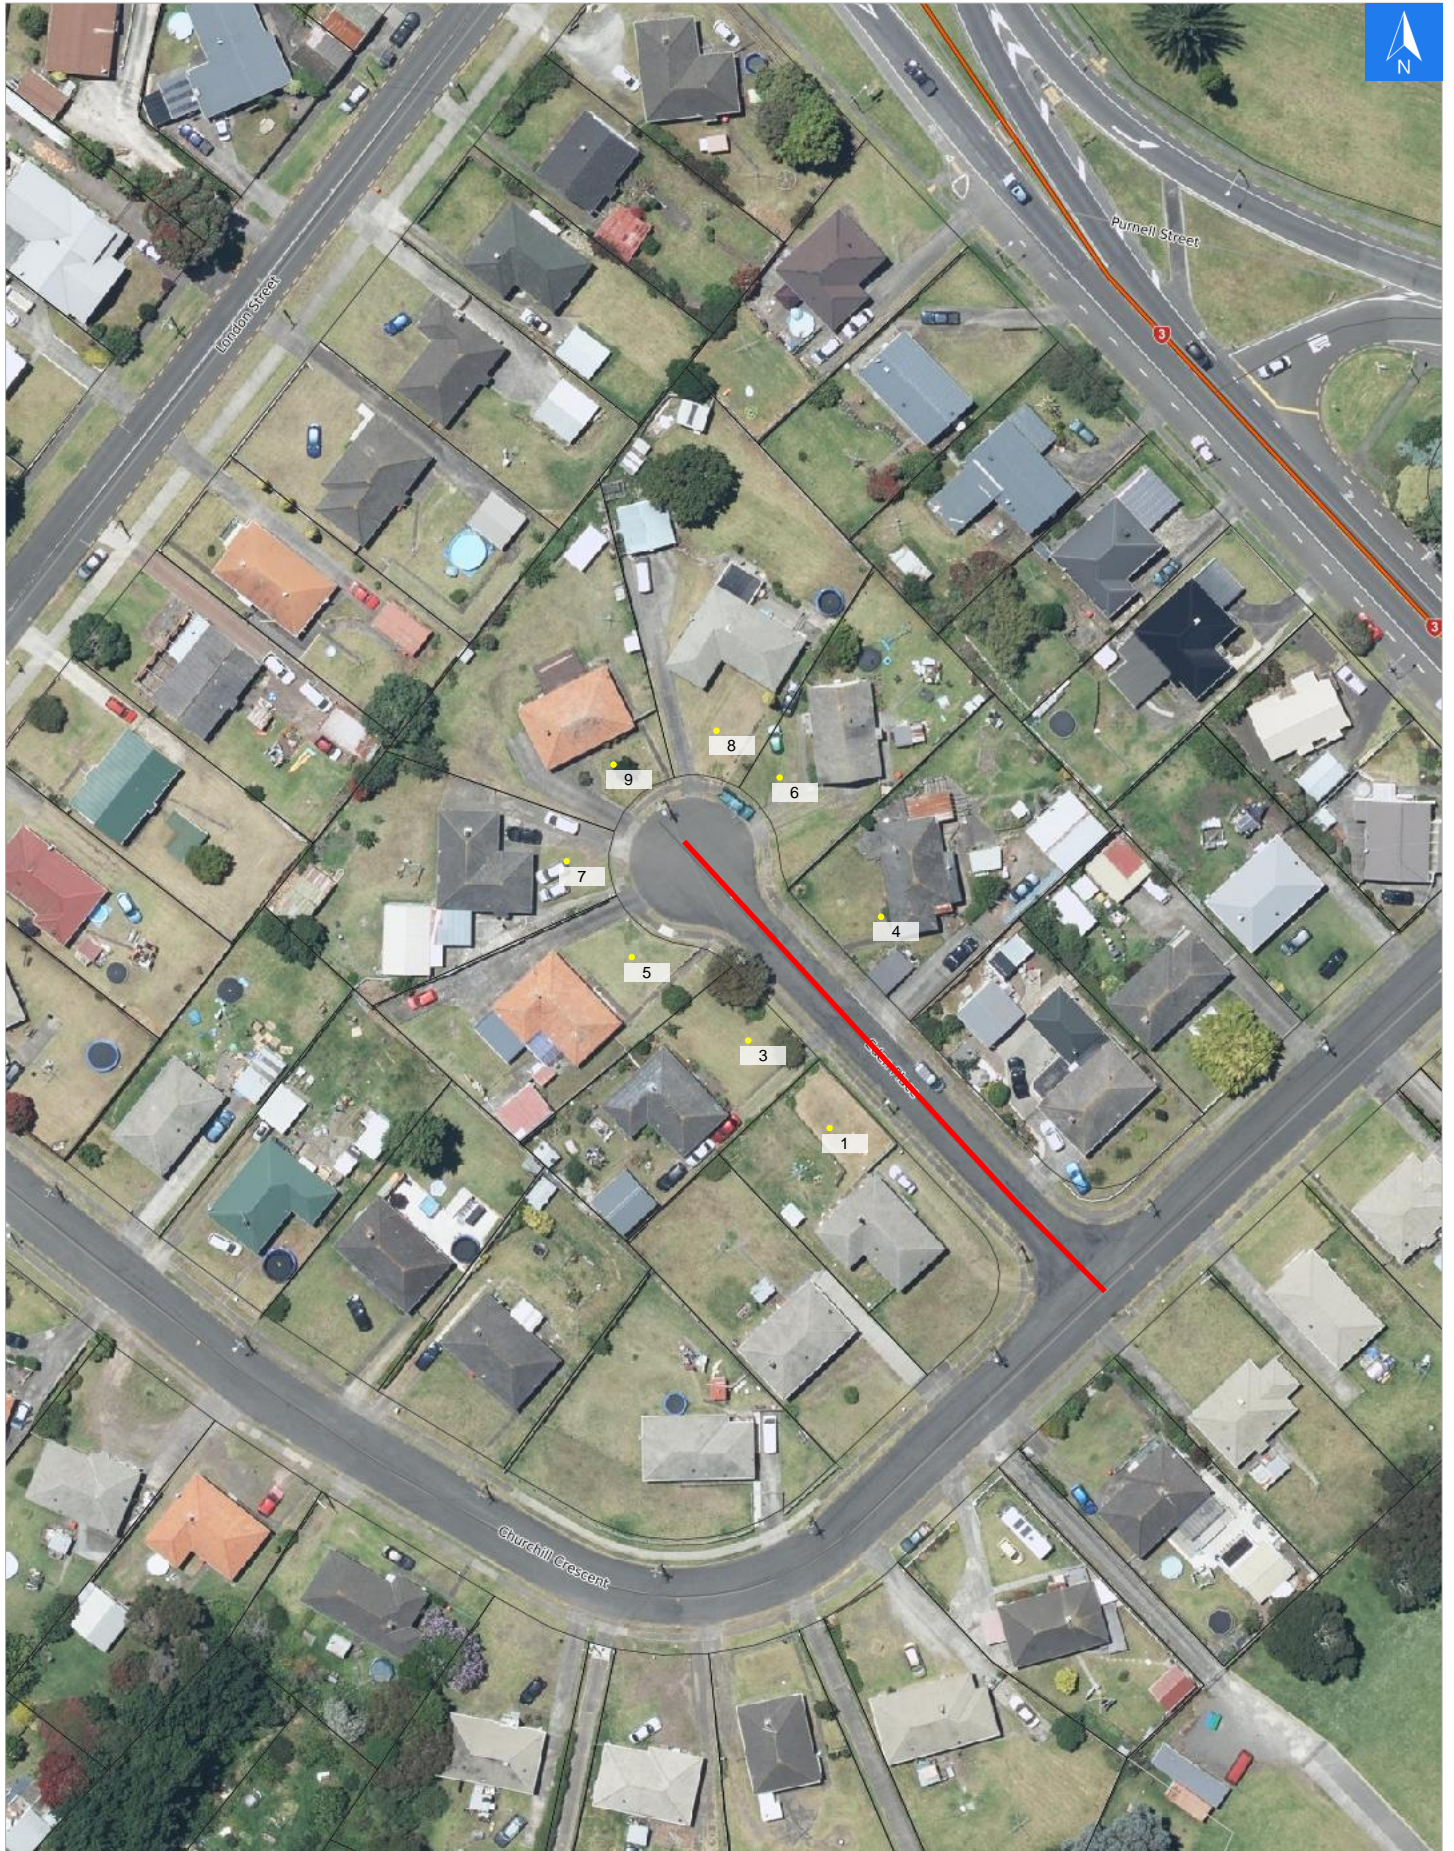

Wednesday, November 1, 2023

Disclaimer:

Digital map data sourced from Land Information New Zealand CROWN COPYRIGHT RESERVED. The information displayed in the GIS has been taken from Whanganui District Council's databases and maps. It is made available in good faith but its accuracy or completeness is not guaranteed. If the information is relied on in support of a resource consent it should be verified independently.

Scale 1: 1000

Wednesday, November 1, 2023

Disclaimer:

Digital map data sourced from Land Information New Zealand CROWN COPYRIGHT RESERVED.
The information displayed in the GIS has been taken from Whanganui District Council's databases and maps.
It is made available in good faith but its accuracy or completeness is not guaranteed. If the information is relied on in support of a resource consent it should be verified independently.

Road Evacuation Addresses

Data sourced from LINZ

LINZ Address	Notes	Date Time Visited	Placard
1 Eden Place, Tawhero, Whanganui			W Y1 Y2 R1 R2
3 Eden Place, Tawhero, Whanganui			W Y1 Y2 R1 R2
4 Eden Place, Tawhero, Whanganui			W Y1 Y2 R1 R2
5 Eden Place, Tawhero, Whanganui			W Y1 Y2 R1 R2
6 Eden Place, Tawhero, Whanganui			W Y1 Y2 R1 R2
7 Eden Place, Tawhero, Whanganui			W Y1 Y2 R1 R2
8 Eden Place, Tawhero, Whanganui			W Y1 Y2 R1 R2
9 Eden Place, Tawhero, Whanganui			W Y1 Y2 R1 R2