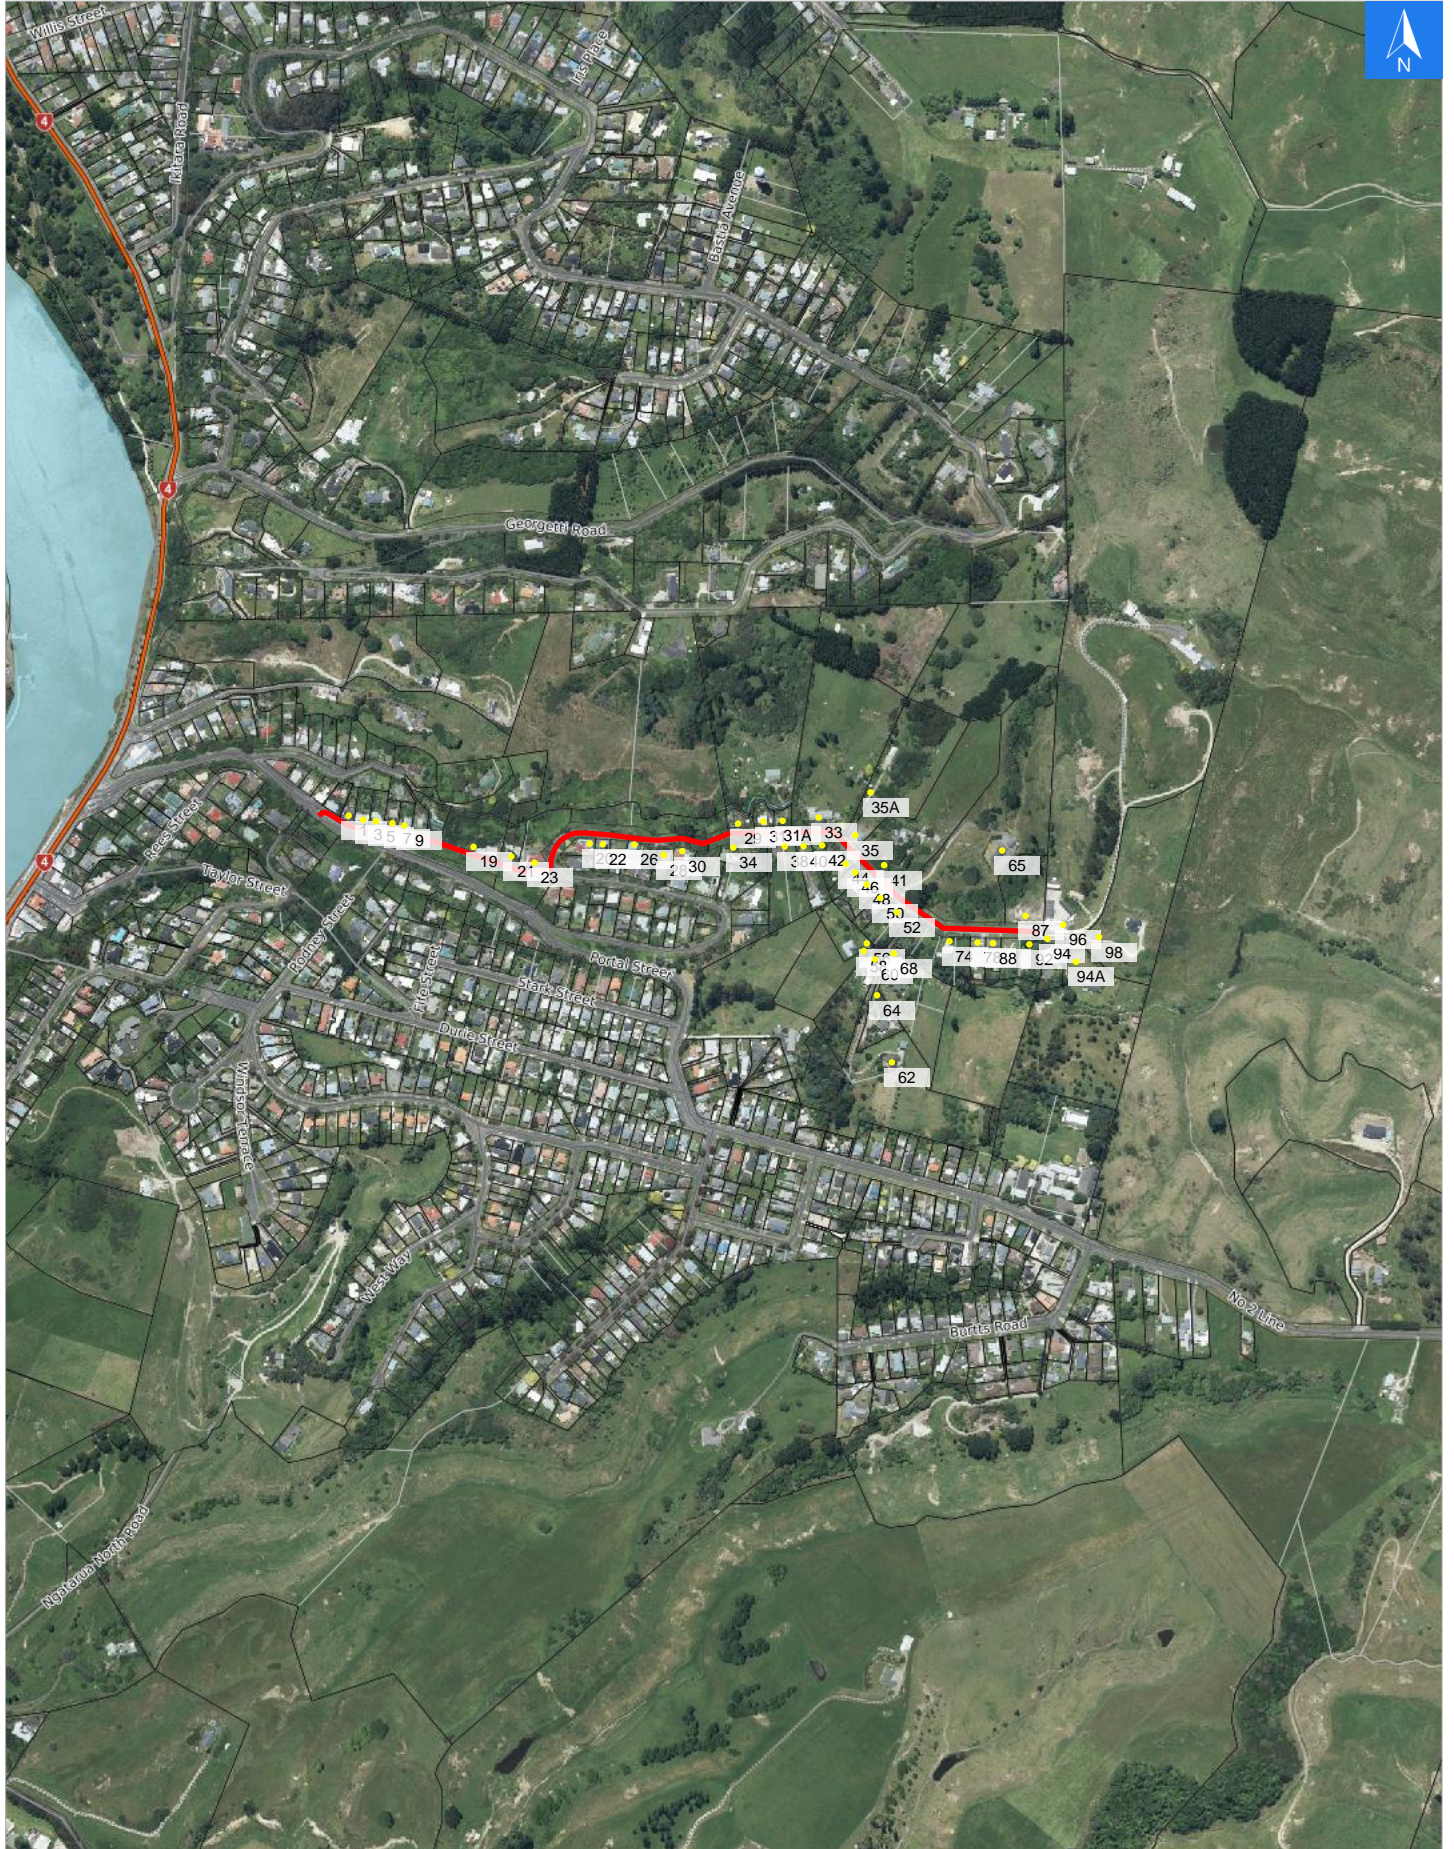

Wednesday, November 1, 2023

Disclaimer:

Digital map data sourced from Land Information New Zealand CROWN COPYRIGHT RESERVED.
The information displayed in the GIS has been taken from Whanganui District Council's databases and maps.
It is made available in good faith but its accuracy or completeness is not guaranteed. If the information is relied on in support of a resource consent it should be verified independently.

Scale 1: 10000

Wednesday, November 1, 2023

Disclaimer:

Digital map data sourced from Land Information New Zealand CROWN COPYRIGHT RESERVED.
The information displayed in the GIS has been taken from Whanganui District Council's databases and maps.
It is made available in good faith but its accuracy or completeness is not guaranteed. If the information is relied on in support of a resource consent it should be verified independently.

LINZ Address	Notes	Date Time Visited	Placard
96 Durie Vale Road, Okoia, Whanganui			W Y1 Y2 R1 R2
98 Durie Vale Road, Okoia, Whanganui			W Y1 Y2 R1 R2