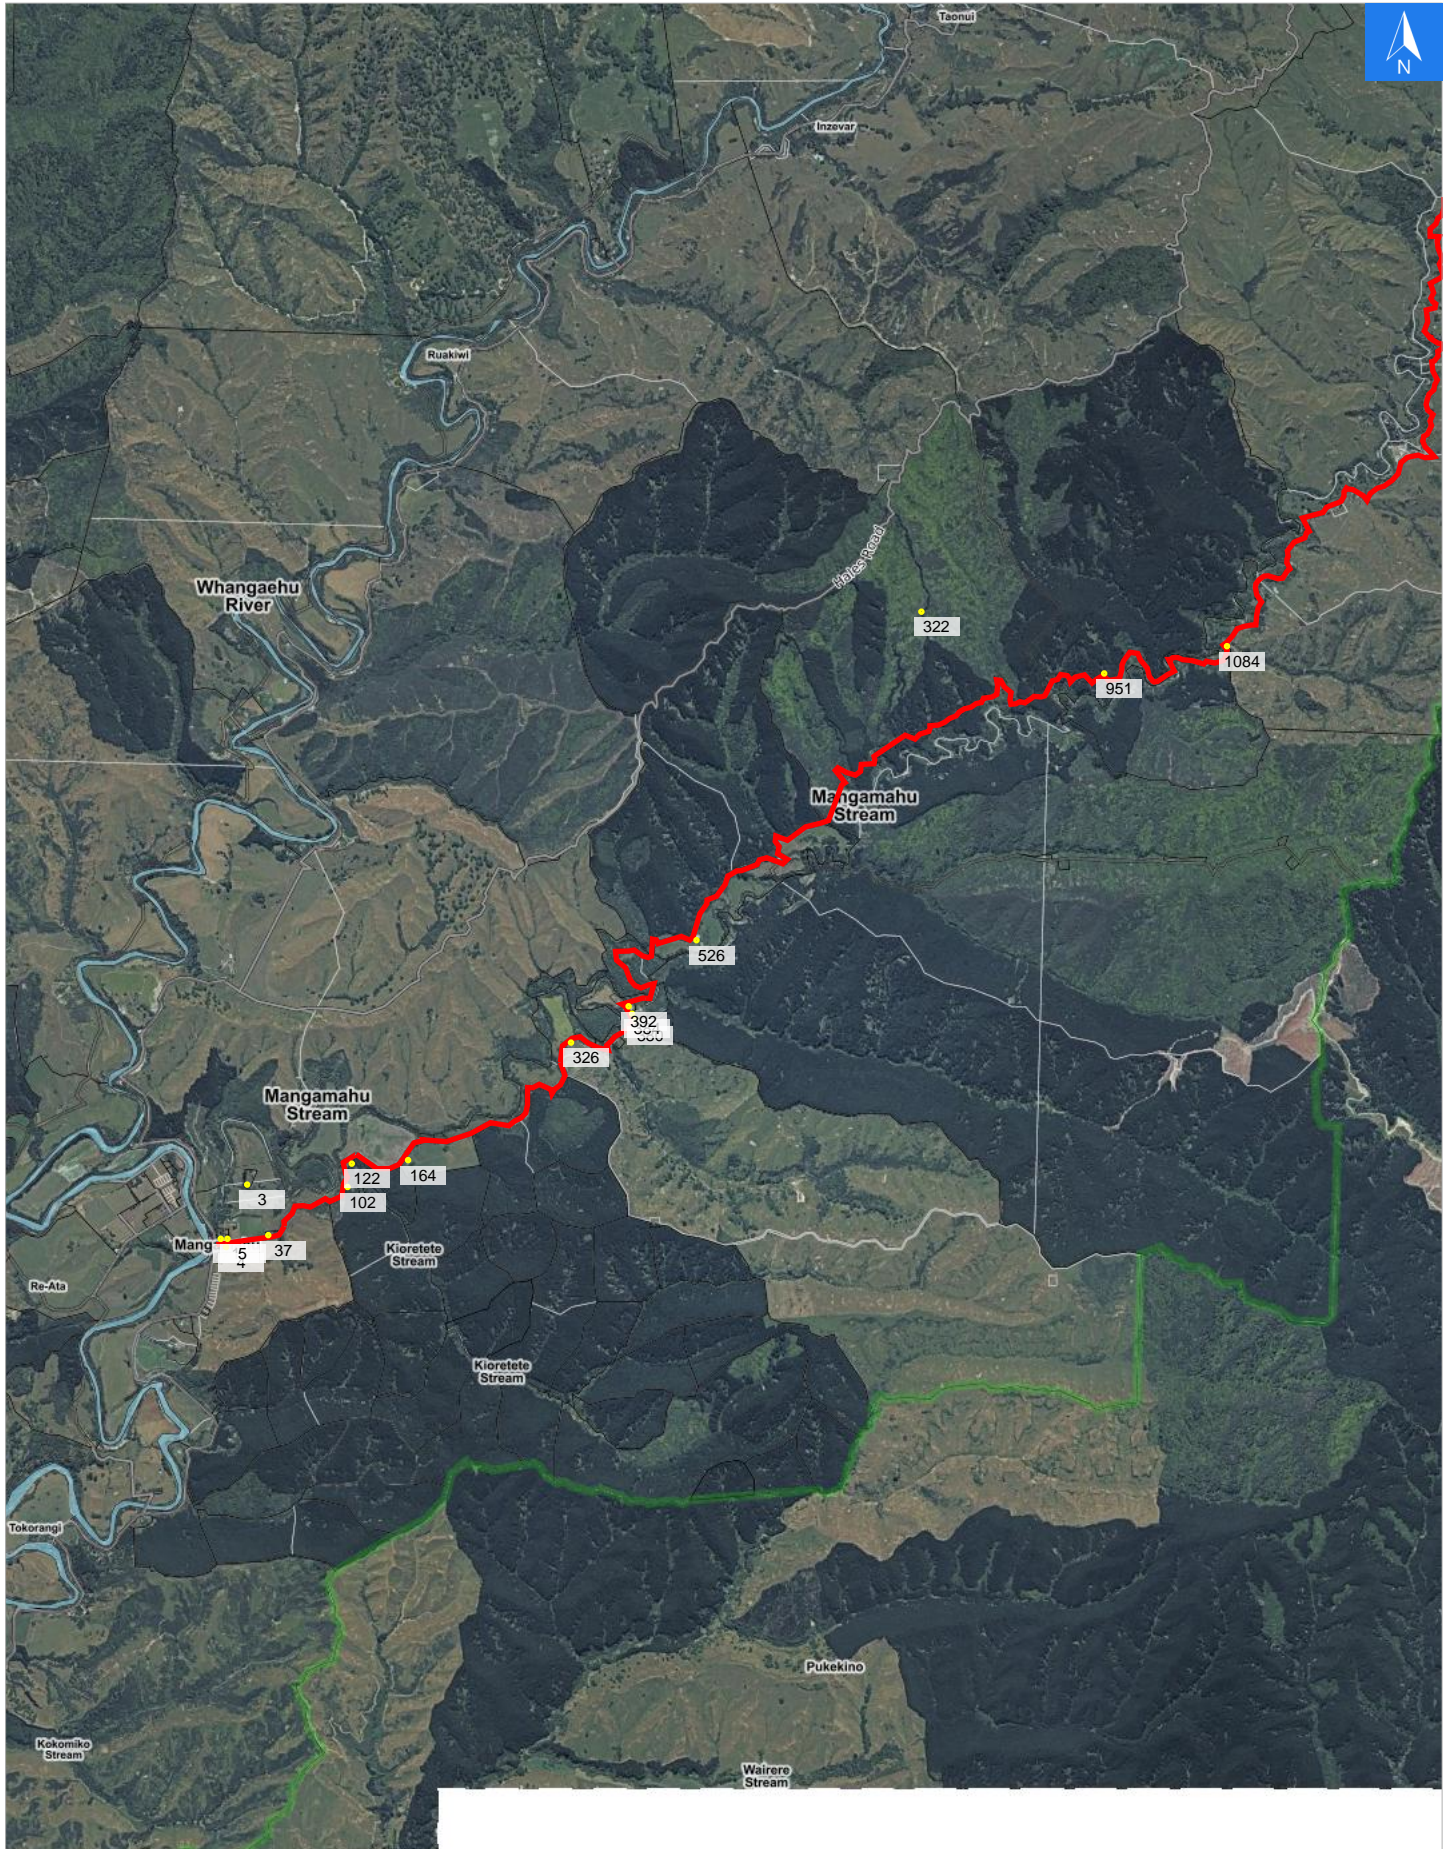

Wednesday, November 1, 2023

Disclaimer:

Digital map data sourced from Land Information New Zealand CROWN COPYRIGHT RESERVED.
The information displayed in the GIS has been taken from Whanganui District Council's databases and maps.
It is made available in good faith but its accuracy or completeness is not guaranteed. If the information is relied on in support of a resource consent it should be verified independently.

Scale 1: 50000

Wednesday, November 1, 2023

Disclaimer:

Digital map data sourced from Land Information New Zealand CROWN COPYRIGHT RESERVED.
The information displayed in the GIS has been taken from Whanganui District Council's databases and maps.
It is made available in good faith but its accuracy or completeness is not guaranteed. If the information is relied on in support of a resource consent it should be verified independently.

Road Evacuation Addresses

Data sourced from LINZ

LINZ Address	Notes	Date Time Visited	Placard
1 Creek Road, Mangamahu, Whanganui			W Y1 Y2 R1 R2
3 Creek Road, Mangamahu, Whanganui			W Y1 Y2 R1 R2
4 Creek Road, Mangamahu, Whanganui			W Y1 Y2 R1 R2
5 Creek Road, Mangamahu, Whanganui			W Y1 Y2 R1 R2
37 Creek Road, Mangamahu, Whanganui			W Y1 Y2 R1 R2
102 Creek Road, Mangamahu, Whanganui			W Y1 Y2 R1 R2
122 Creek Road, Mangamahu, Whanganui			W Y1 Y2 R1 R2
164 Creek Road, Mangamahu, Whanganui			W Y1 Y2 R1 R2
322 Creek Road, Mangamahu, Whanganui			W Y1 Y2 R1 R2
326 Creek Road, Mangamahu, Whanganui			W Y1 Y2 R1 R2
380 Creek Road, Mangamahu, Whanganui			W Y1 Y2 R1 R2
384 Creek Road, Mangamahu, Whanganui			W Y1 Y2 R1 R2
392 Creek Road, Mangamahu, Whanganui			W Y1 Y2 R1 R2
526 Creek Road, Mangamahu, Whanganui			W Y1 Y2 R1 R2
951 Creek Road, Mangamahu, Whanganui			W Y1 Y2 R1 R2
1084 Creek Road, Mangamahu, Whanganui			W Y1 Y2 R1 R2