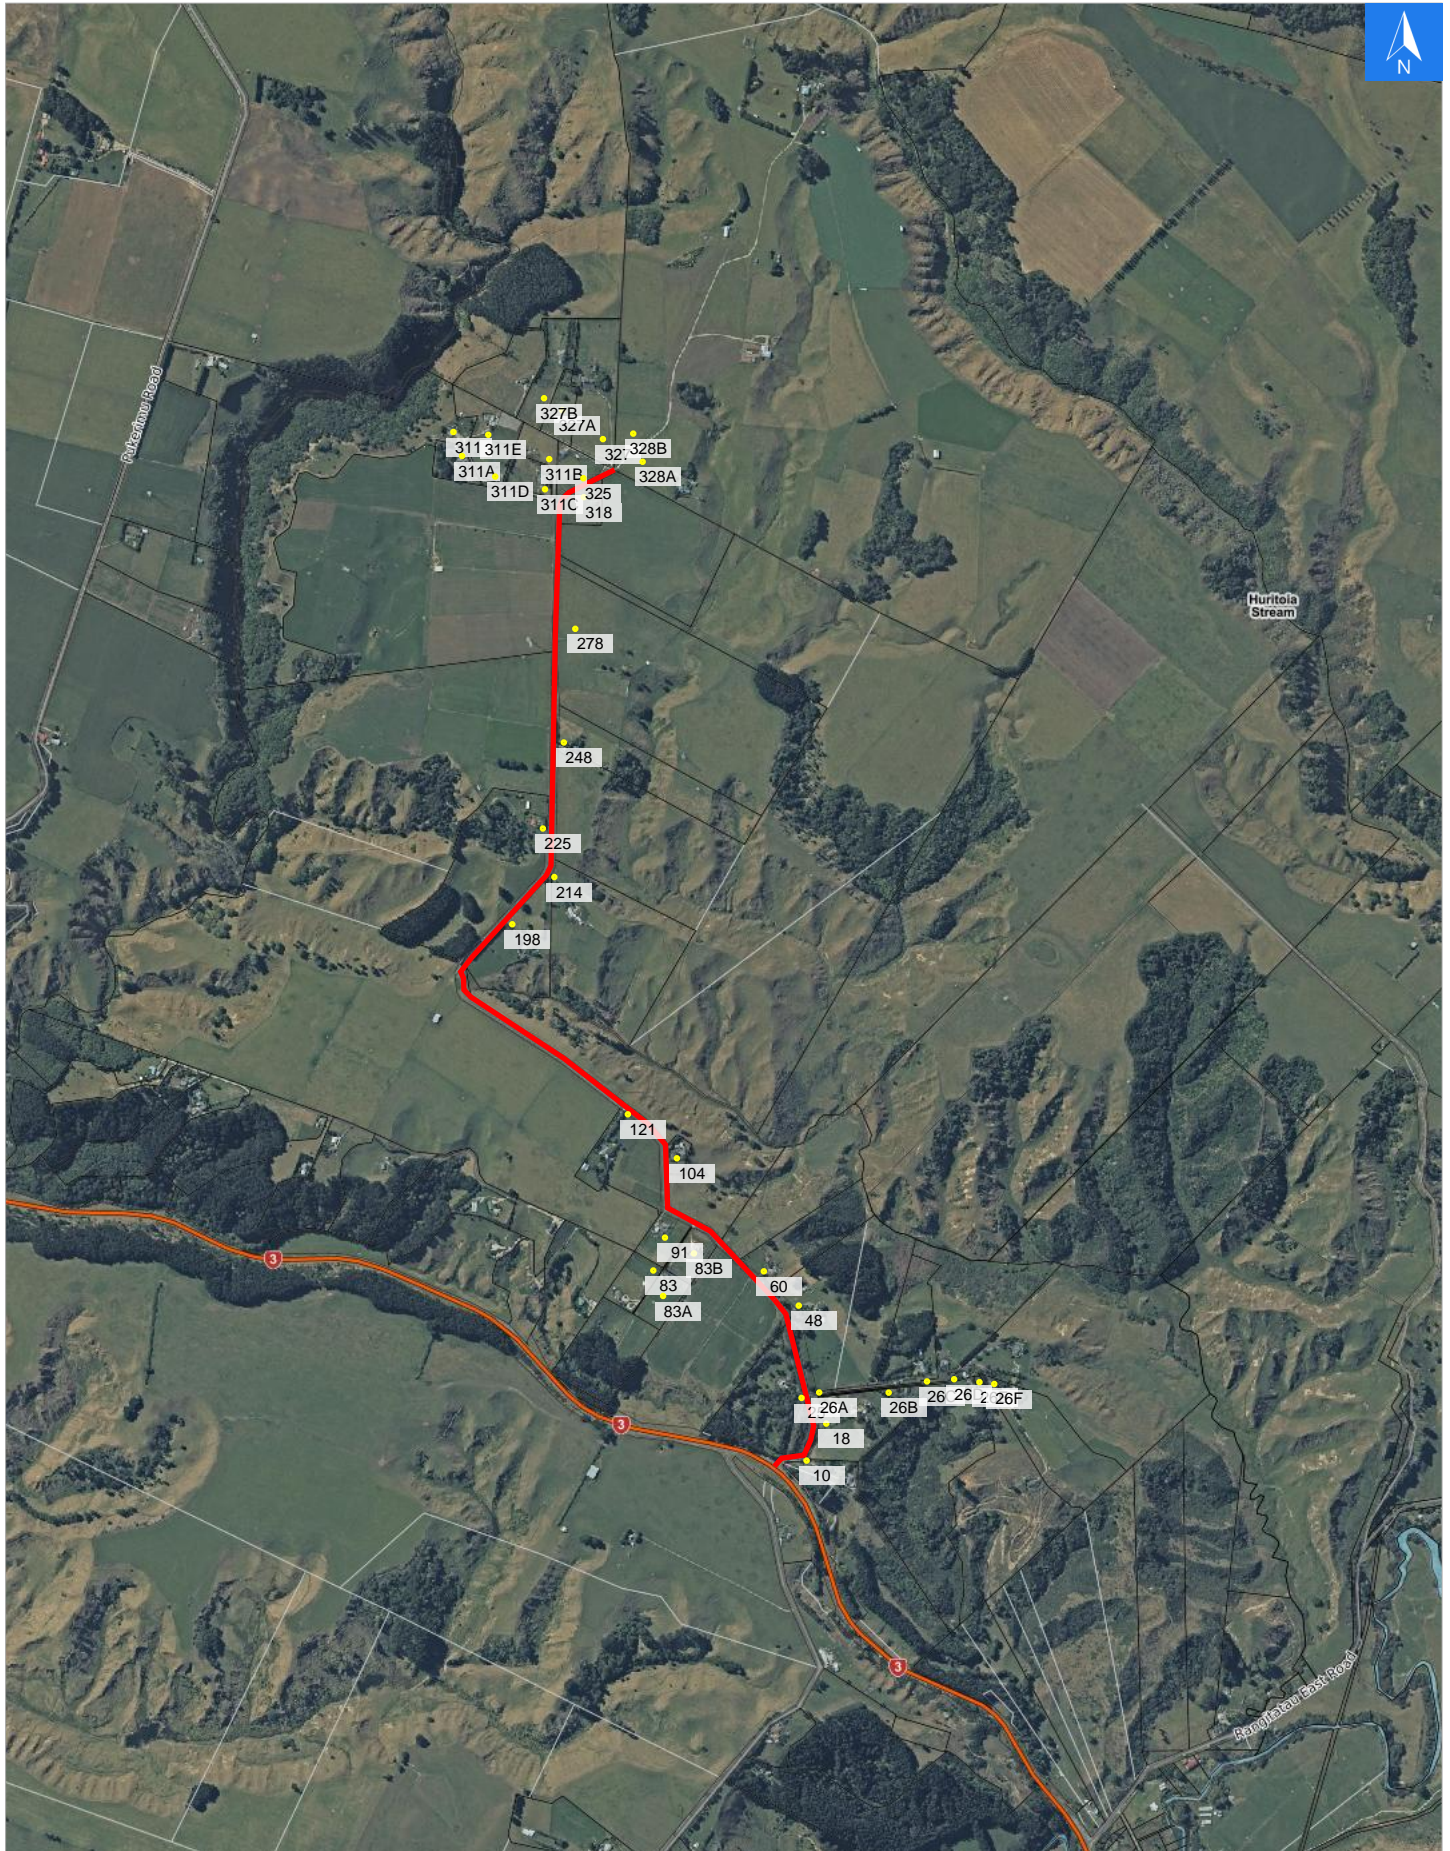

### Disclaimer:

Digital map data sourced from Land Information New Zealand CROWN COPYRIGHT RESERVED.  
The information displayed in the GIS has been taken from Whanganui District Council's databases and maps.  
It is made available in good faith but its accuracy or completeness is not guaranteed. If the information is relied on in support of a resource consent it should be verified independently.

Wednesday, November 1, 2023

Scale 1: 20000

Wednesday, November 1, 2023

**Disclaimer:**

Digital map data sourced from Land Information New Zealand CROWN COPYRIGHT RESERVED.  
The information displayed in the GIS has been taken from Whanganui District Council's databases and maps.  
It is made available in good faith but its accuracy or completeness is not guaranteed. If the information is relied on in support of a resource consent it should be verified independently.