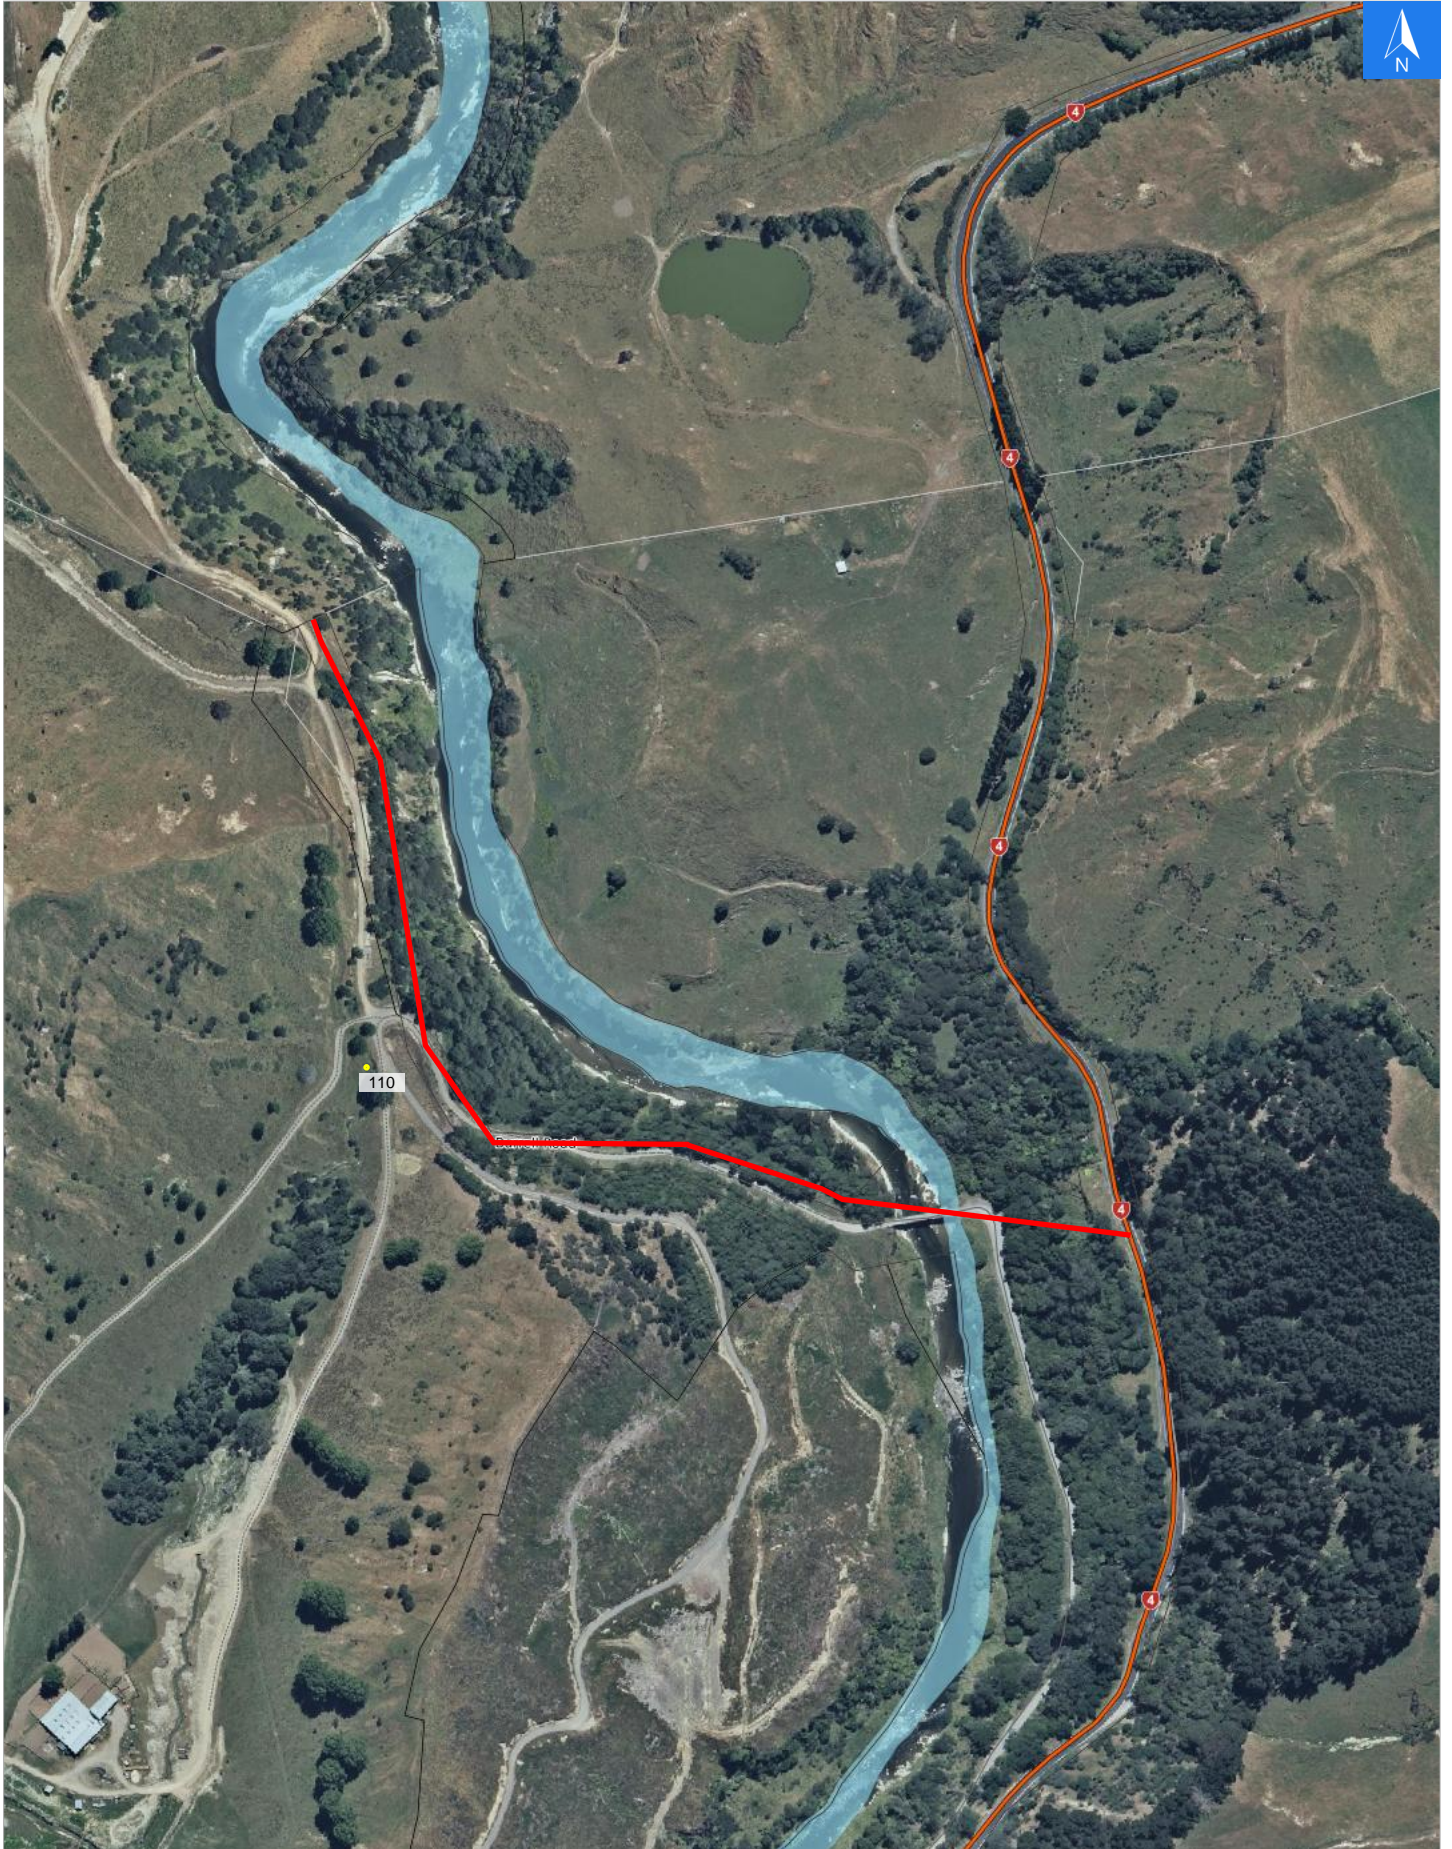

Wednesday, November 1, 2023

Disclaimer:

Digital map data sourced from Land Information New Zealand CROWN COPYRIGHT RESERVED.
The information displayed in the GIS has been taken from Whanganui District Council's databases and maps.
It is made available in good faith but its accuracy or completeness is not guaranteed. If the information is relied on in support of a resource consent it should be verified independently.

Scale 1: 5000

Wednesday, November 1, 2023

Disclaimer:

Digital map data sourced from Land Information New Zealand CROWN COPYRIGHT RESERVED.
The information displayed in the GIS has been taken from Whanganui District Council's databases and maps.
It is made available in good faith but its accuracy or completeness is not guaranteed. If the information is relied on in support of a resource consent it should be verified independently.

Road Evacuation Addresses

Data sourced from LINZ

LINZ Address	Notes	Date Time Visited	Placard
110 Burrell Road, Kakatahi, Whanganui			W Y1 Y2 R1 R2