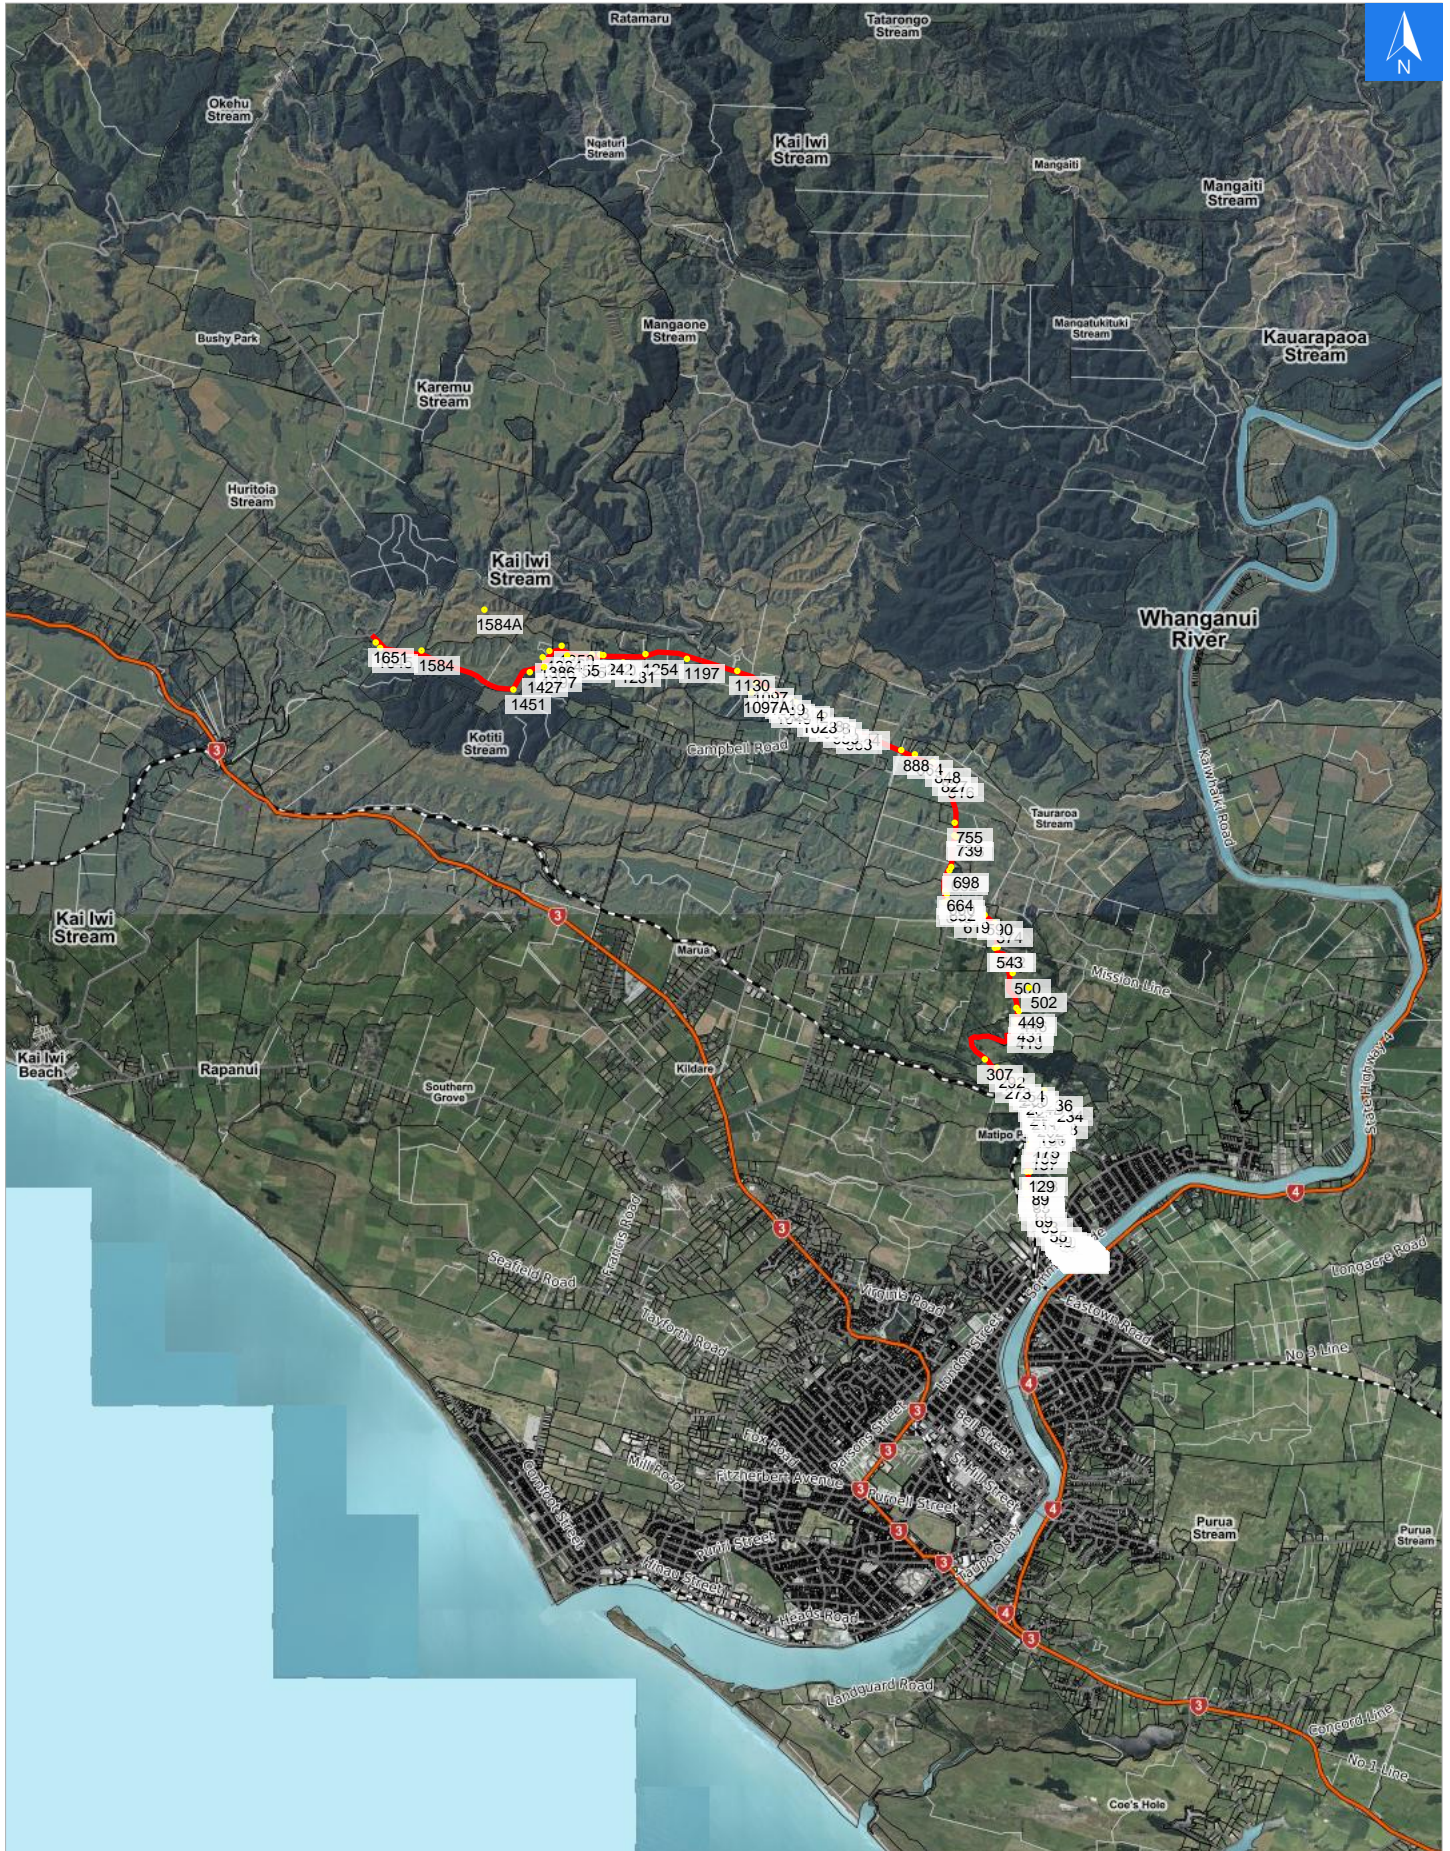

Disclaimer:

Digital map data sourced from Land Information New Zealand CROWN COPYRIGHT RESERVED.
The information displayed in the GIS has been taken from Whanganui District Council's databases and maps.
It is made available in good faith but its accuracy or completeness is not guaranteed. If the information is relied on in support of a resource consent it should be verified independently.

Wednesday, November 1, 2023

Scale 1: 100000

Wednesday, November 1, 2023

Disclaimer:

Digital map data sourced from Land Information New Zealand CROWN COPYRIGHT RESERVED.
The information displayed in the GIS has been taken from Whanganui District Council's databases and maps.
It is made available in good faith but its accuracy or completeness is not guaranteed. If the information is relied on in support of a resource consent it should be verified independently.