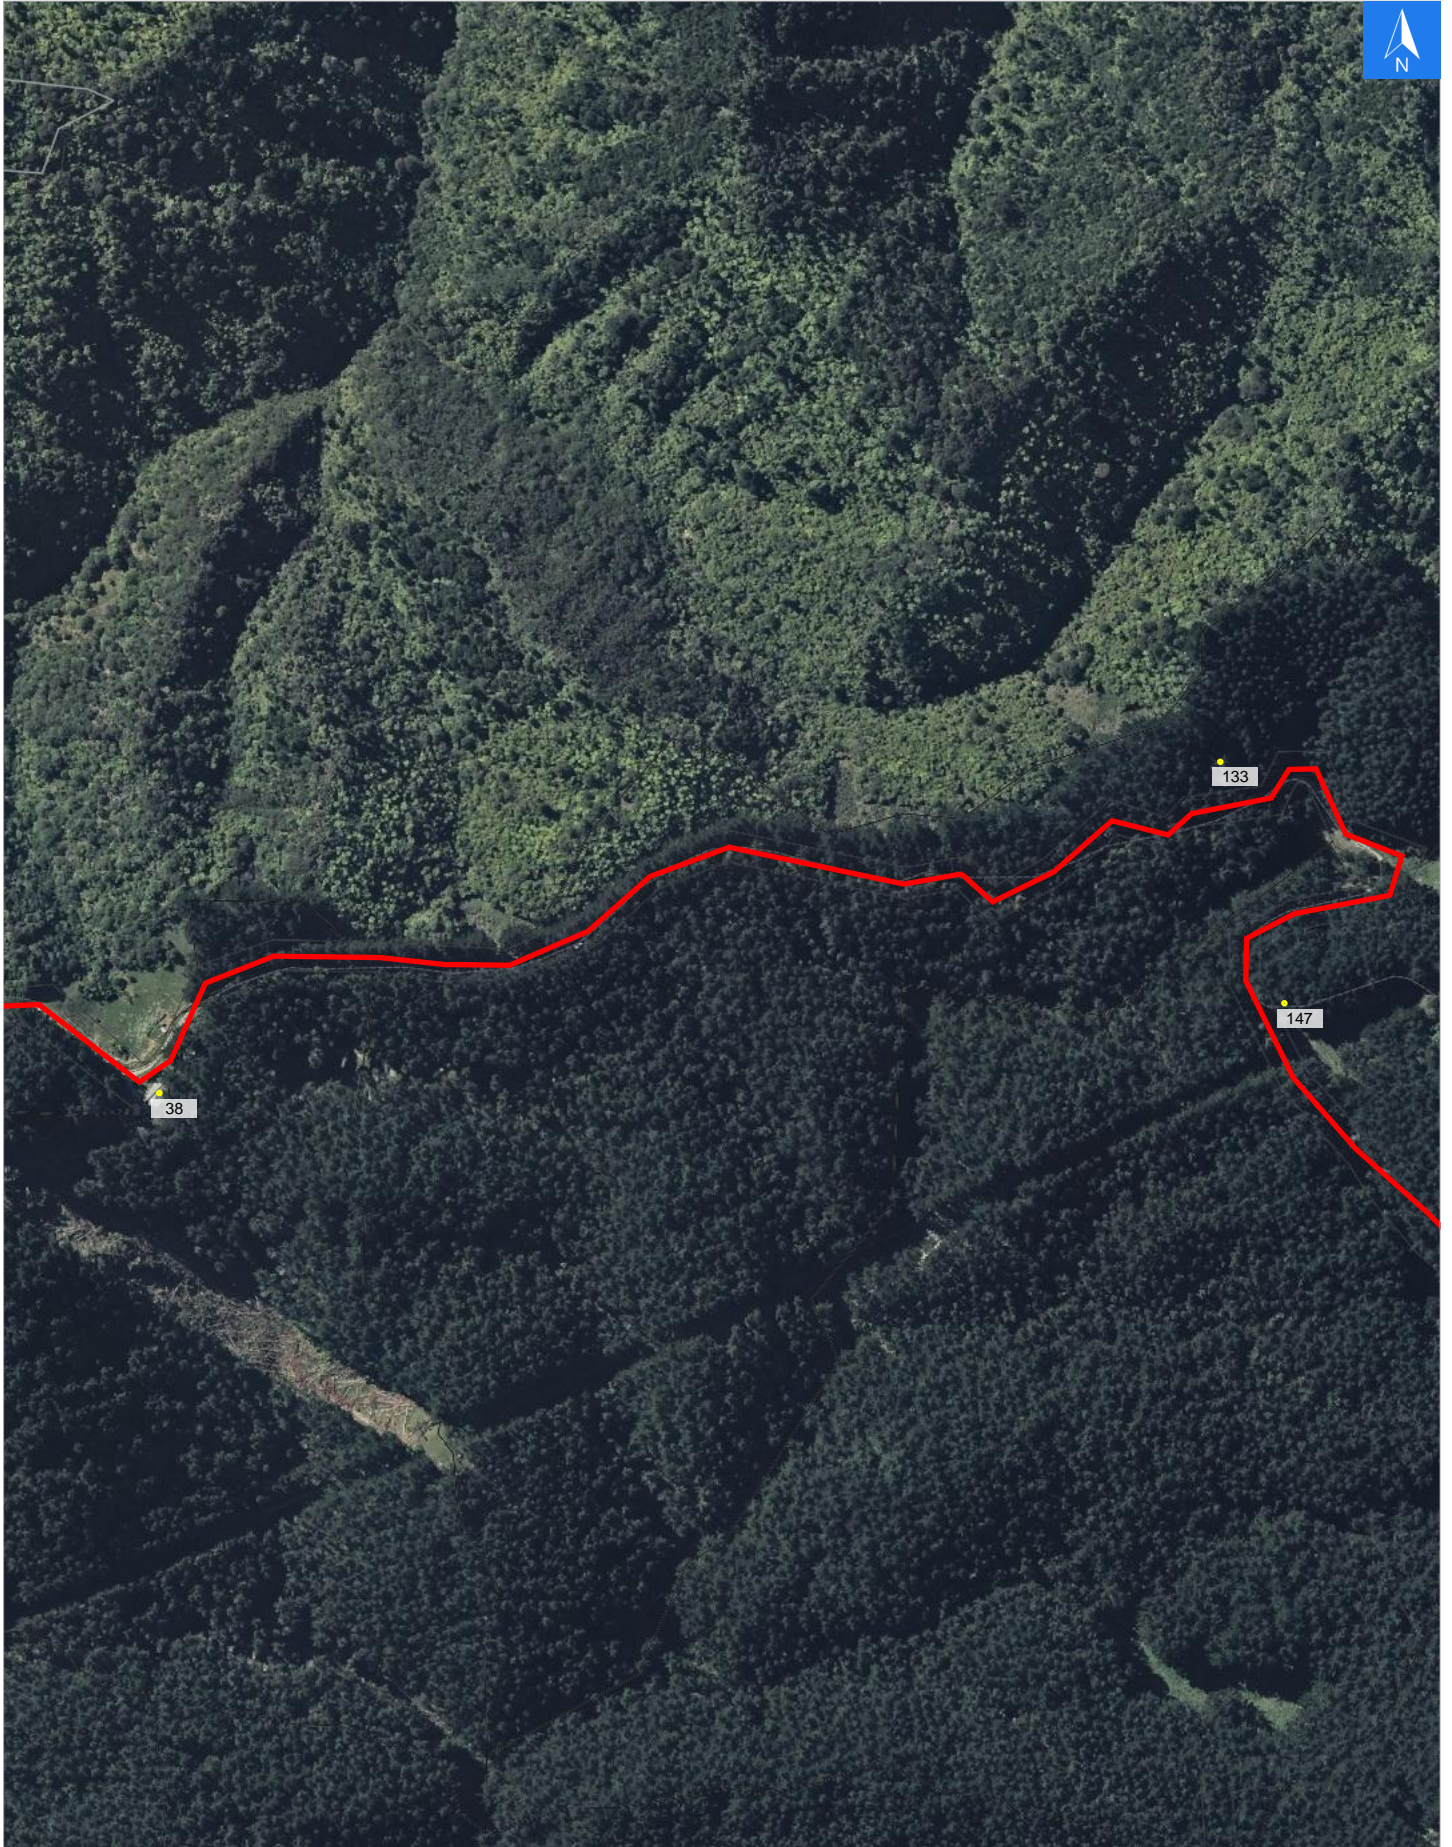

Wednesday, November 1, 2023

Disclaimer:

Digital map data sourced from Land Information New Zealand CROWN COPYRIGHT RESERVED.
The information displayed in the GIS has been taken from Whanganui District Council's databases and maps.
It is made available in good faith but its accuracy or completeness is not guaranteed. If the information is relied on in support of a resource consent it should be verified independently.

Scale 1: 5000

Wednesday, November 1, 2023

Disclaimer:

Digital map data sourced from Land Information New Zealand CROWN COPYRIGHT RESERVED.
The information displayed in the GIS has been taken from Whanganui District Council's databases and maps.
It is made available in good faith but its accuracy or completeness is not guaranteed. If the information is relied on in support of a resource consent it should be verified independently.

Road Evacuation Addresses

Data sourced from LINZ

LINZ Address	Notes	Date Time Visited	Placard
38 Bruce Road, Paparangi, Whanganui			W Y1 Y2 R1 R2
133 Bruce Road, Paparangi, Whanganui			W Y1 Y2 R1 R2
147 Bruce Road, Paparangi, Whanganui			W Y1 Y2 R1 R2