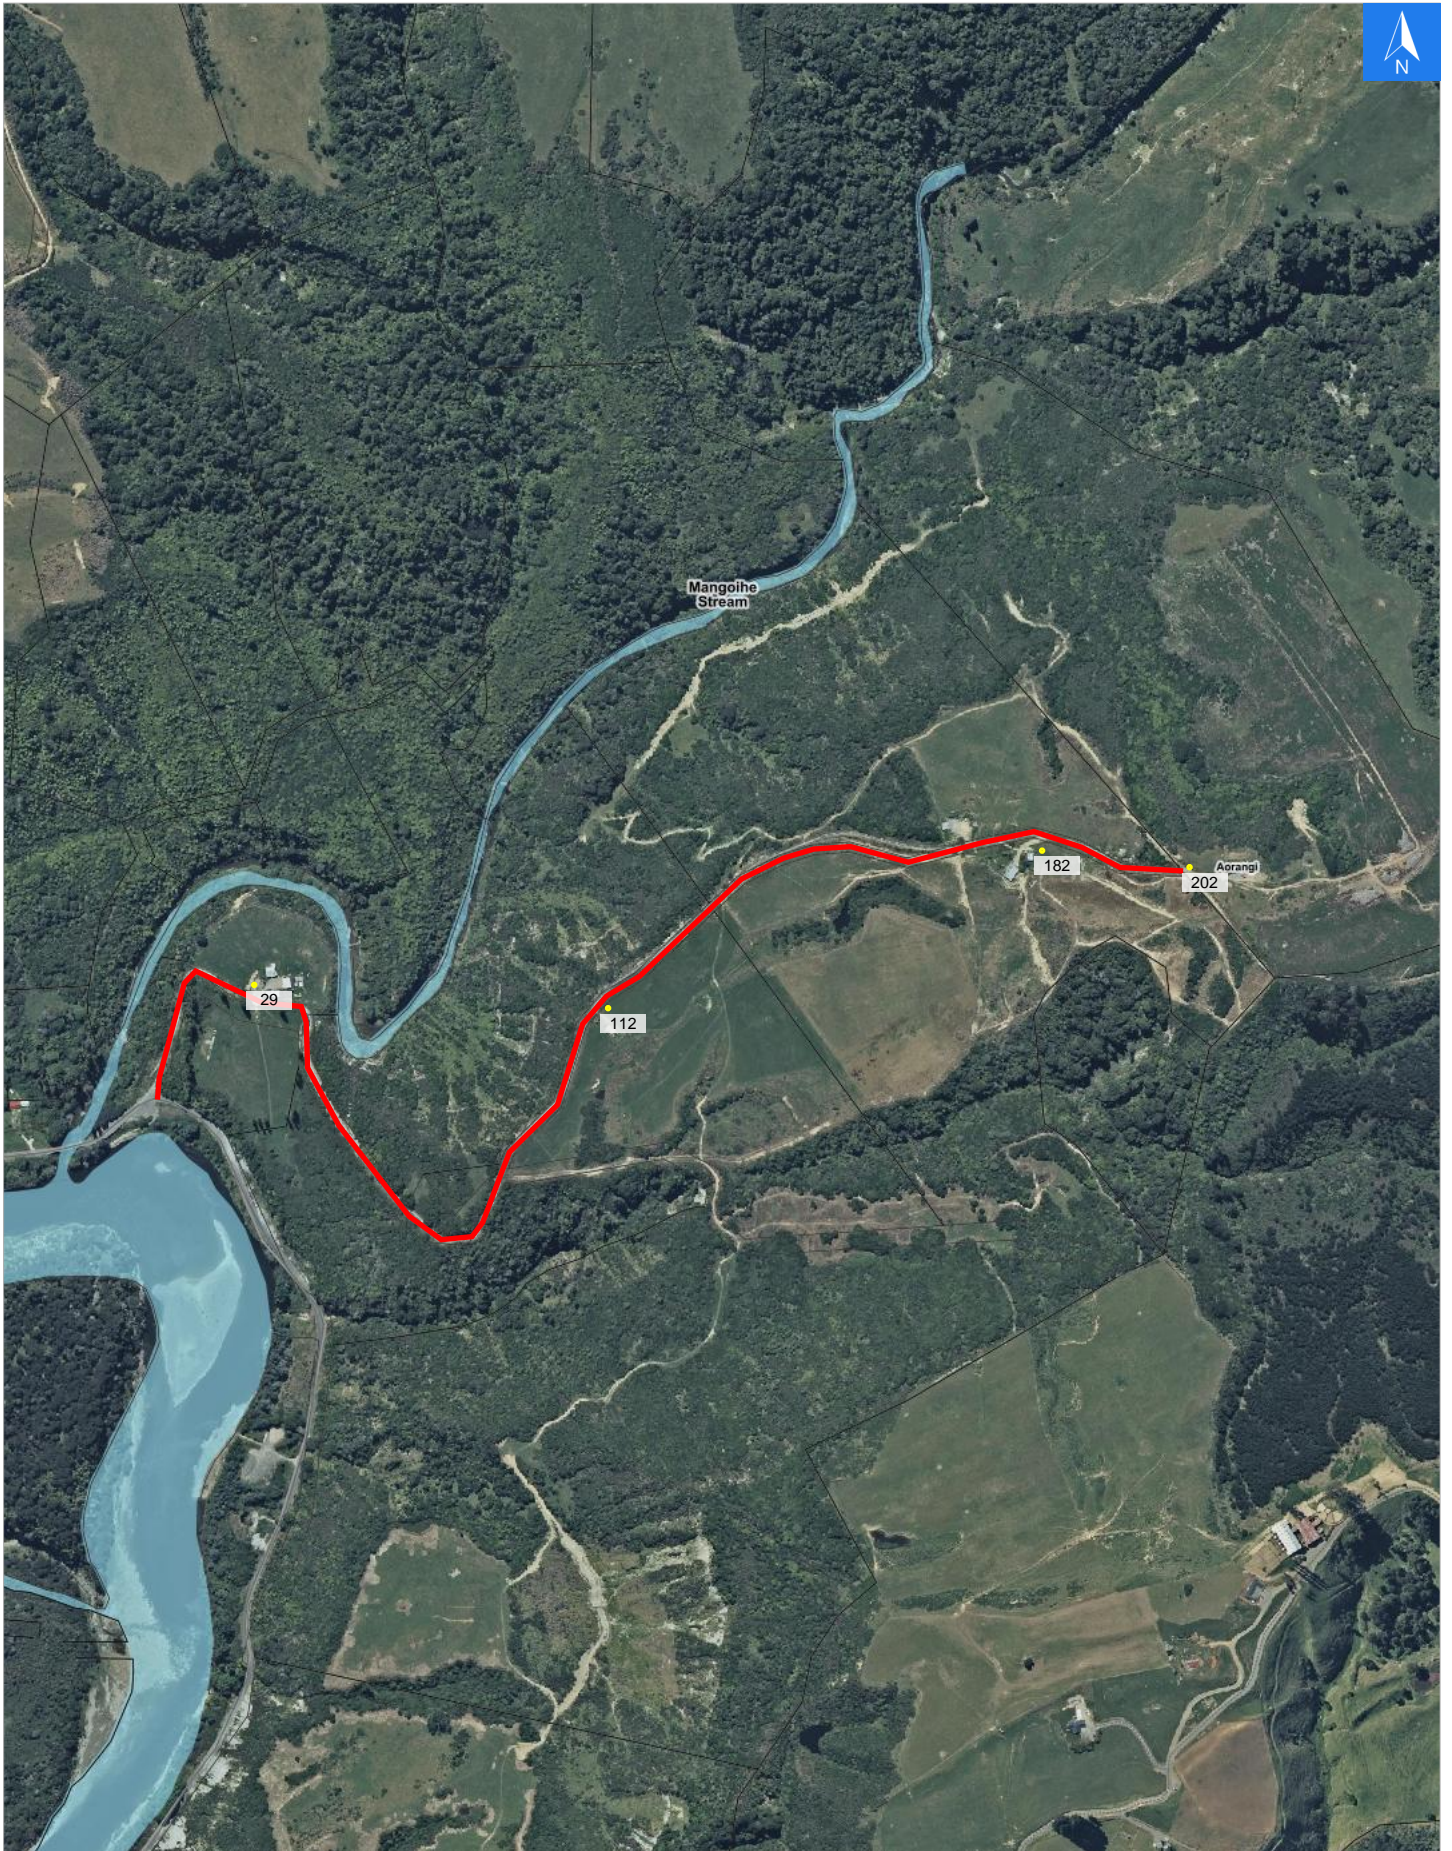

Wednesday, November 1, 2023

Disclaimer:

Digital map data sourced from Land Information New Zealand CROWN COPYRIGHT RESERVED.
The information displayed in the GIS has been taken from Whanganui District Council's databases and maps.
It is made available in good faith but its accuracy or completeness is not guaranteed. If the information is relied on in support of a resource consent it should be verified independently.

Scale 1: 10000

Wednesday, November 1, 2023

Disclaimer:

Digital map data sourced from Land Information New Zealand CROWN COPYRIGHT RESERVED.
The information displayed in the GIS has been taken from Whanganui District Council's databases and maps.
It is made available in good faith but its accuracy or completeness is not guaranteed. If the information is relied on in support of a resource consent it should be verified independently.

Road Evacuation Addresses

Data sourced from LINZ

LINZ Address	Notes	Date Time Visited	Placard
29 Aorangi Road, Ranana, Whanganui			W Y1 Y2 R1 R2
112 Aorangi Road, Ranana, Whanganui			W Y1 Y2 R1 R2
182 Aorangi Road, Ranana, Whanganui			W Y1 Y2 R1 R2
202 Aorangi Road, Ranana, Whanganui			W Y1 Y2 R1 R2