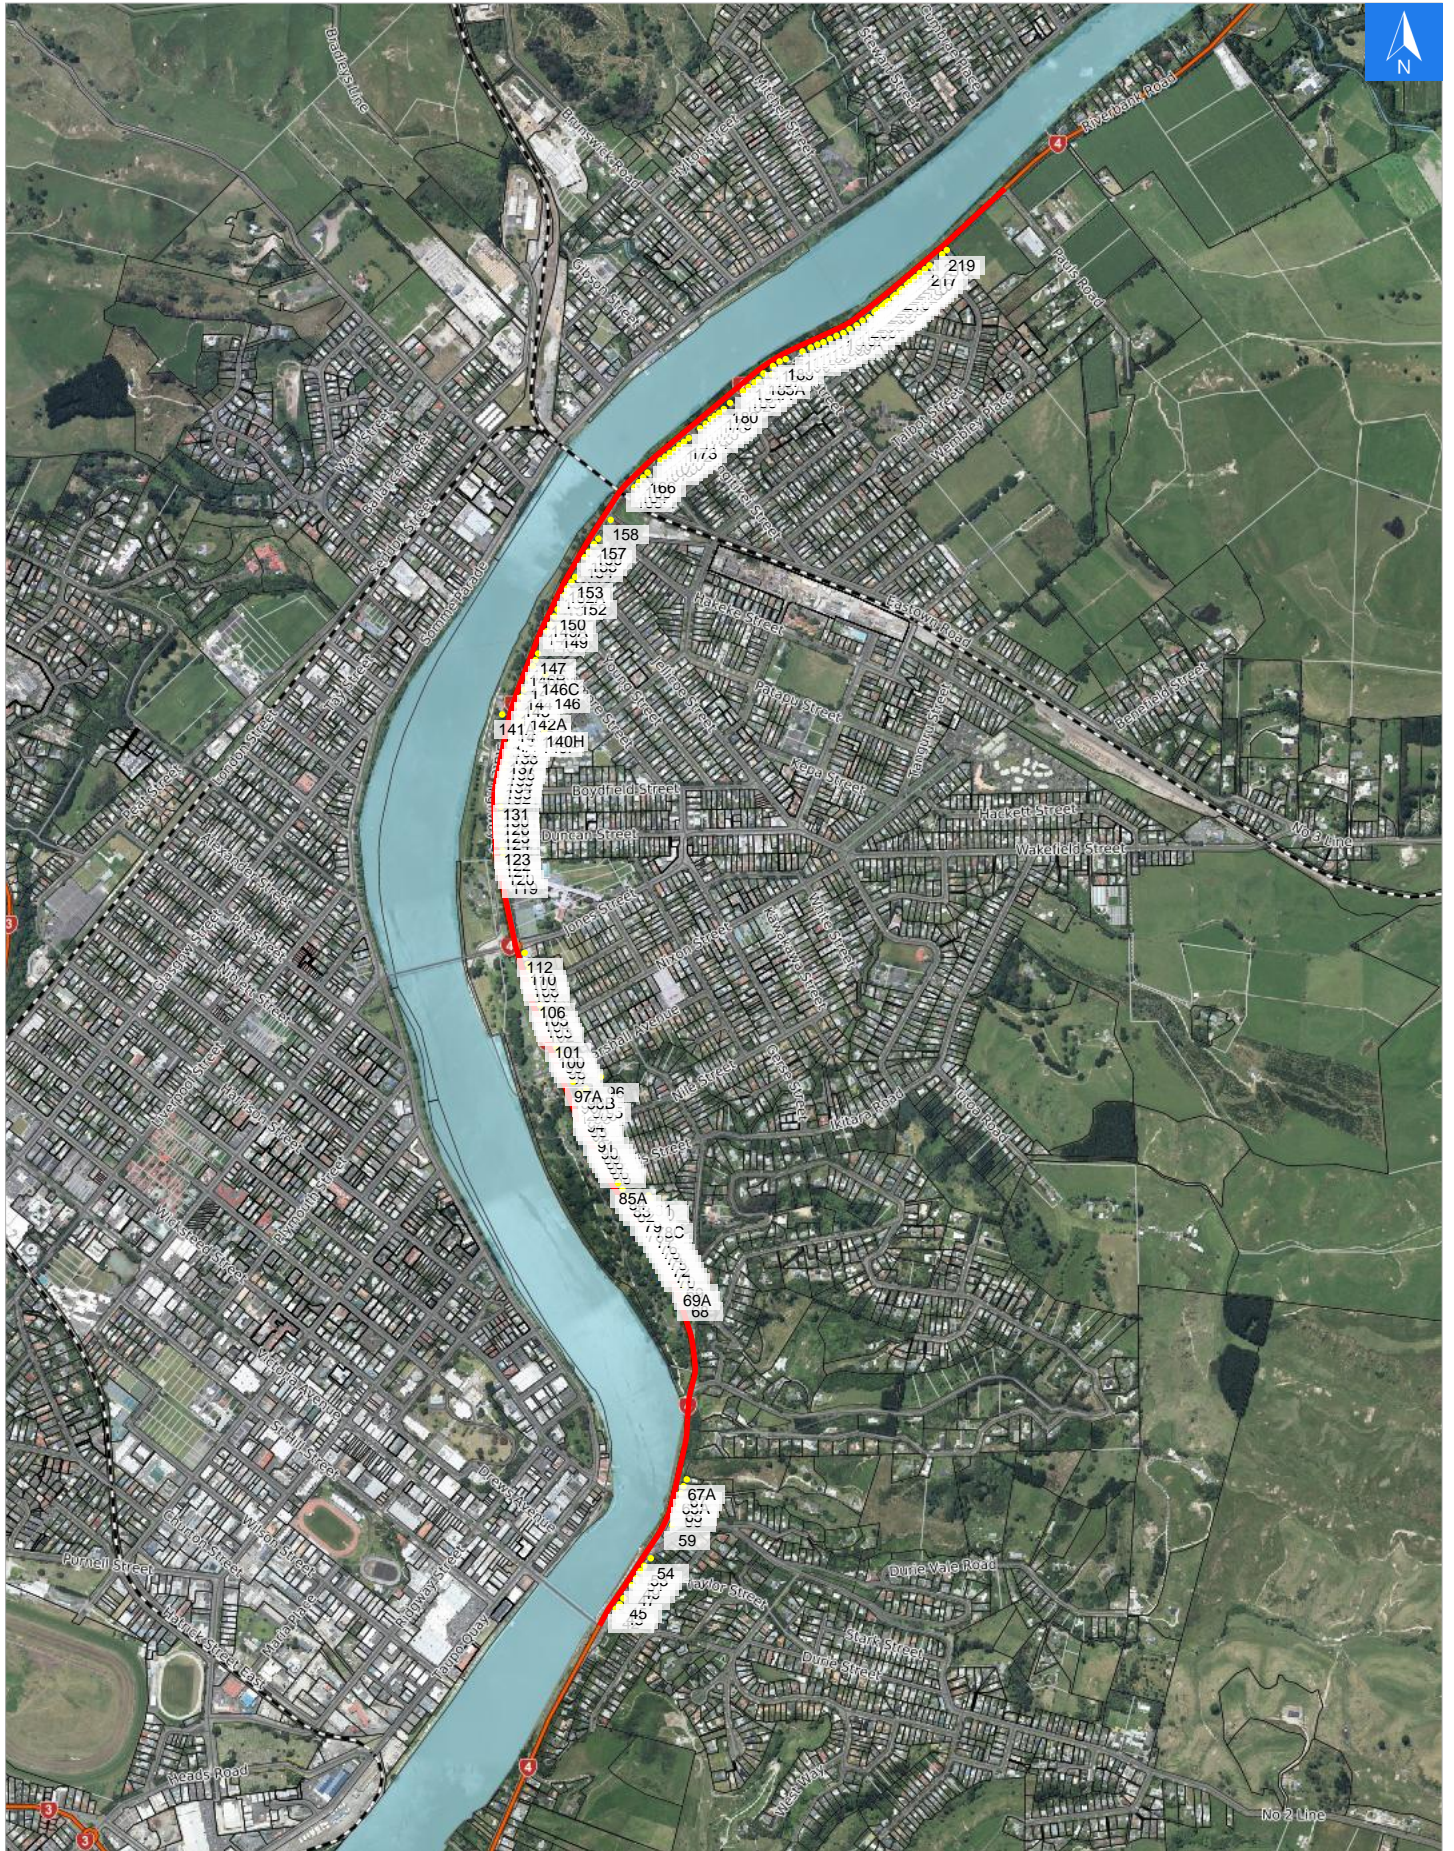

Wednesday, November 1, 2023

Disclaimer:

Digital map data sourced from Land Information New Zealand CROWN COPYRIGHT RESERVED.
The information displayed in the GIS has been taken from Whanganui District Council's databases and maps.
It is made available in good faith but its accuracy or completeness is not guaranteed. If the information is relied on in support of a resource consent it should be verified independently.

Scale 1: 20000

Wednesday, November 1, 2023

Disclaimer:

Digital map data sourced from Land Information New Zealand CROWN COPYRIGHT RESERVED.
The information displayed in the GIS has been taken from Whanganui District Council's databases and maps.
It is made available in good faith but its accuracy or completeness is not guaranteed. If the information is relied on in support of a resource consent it should be verified independently.