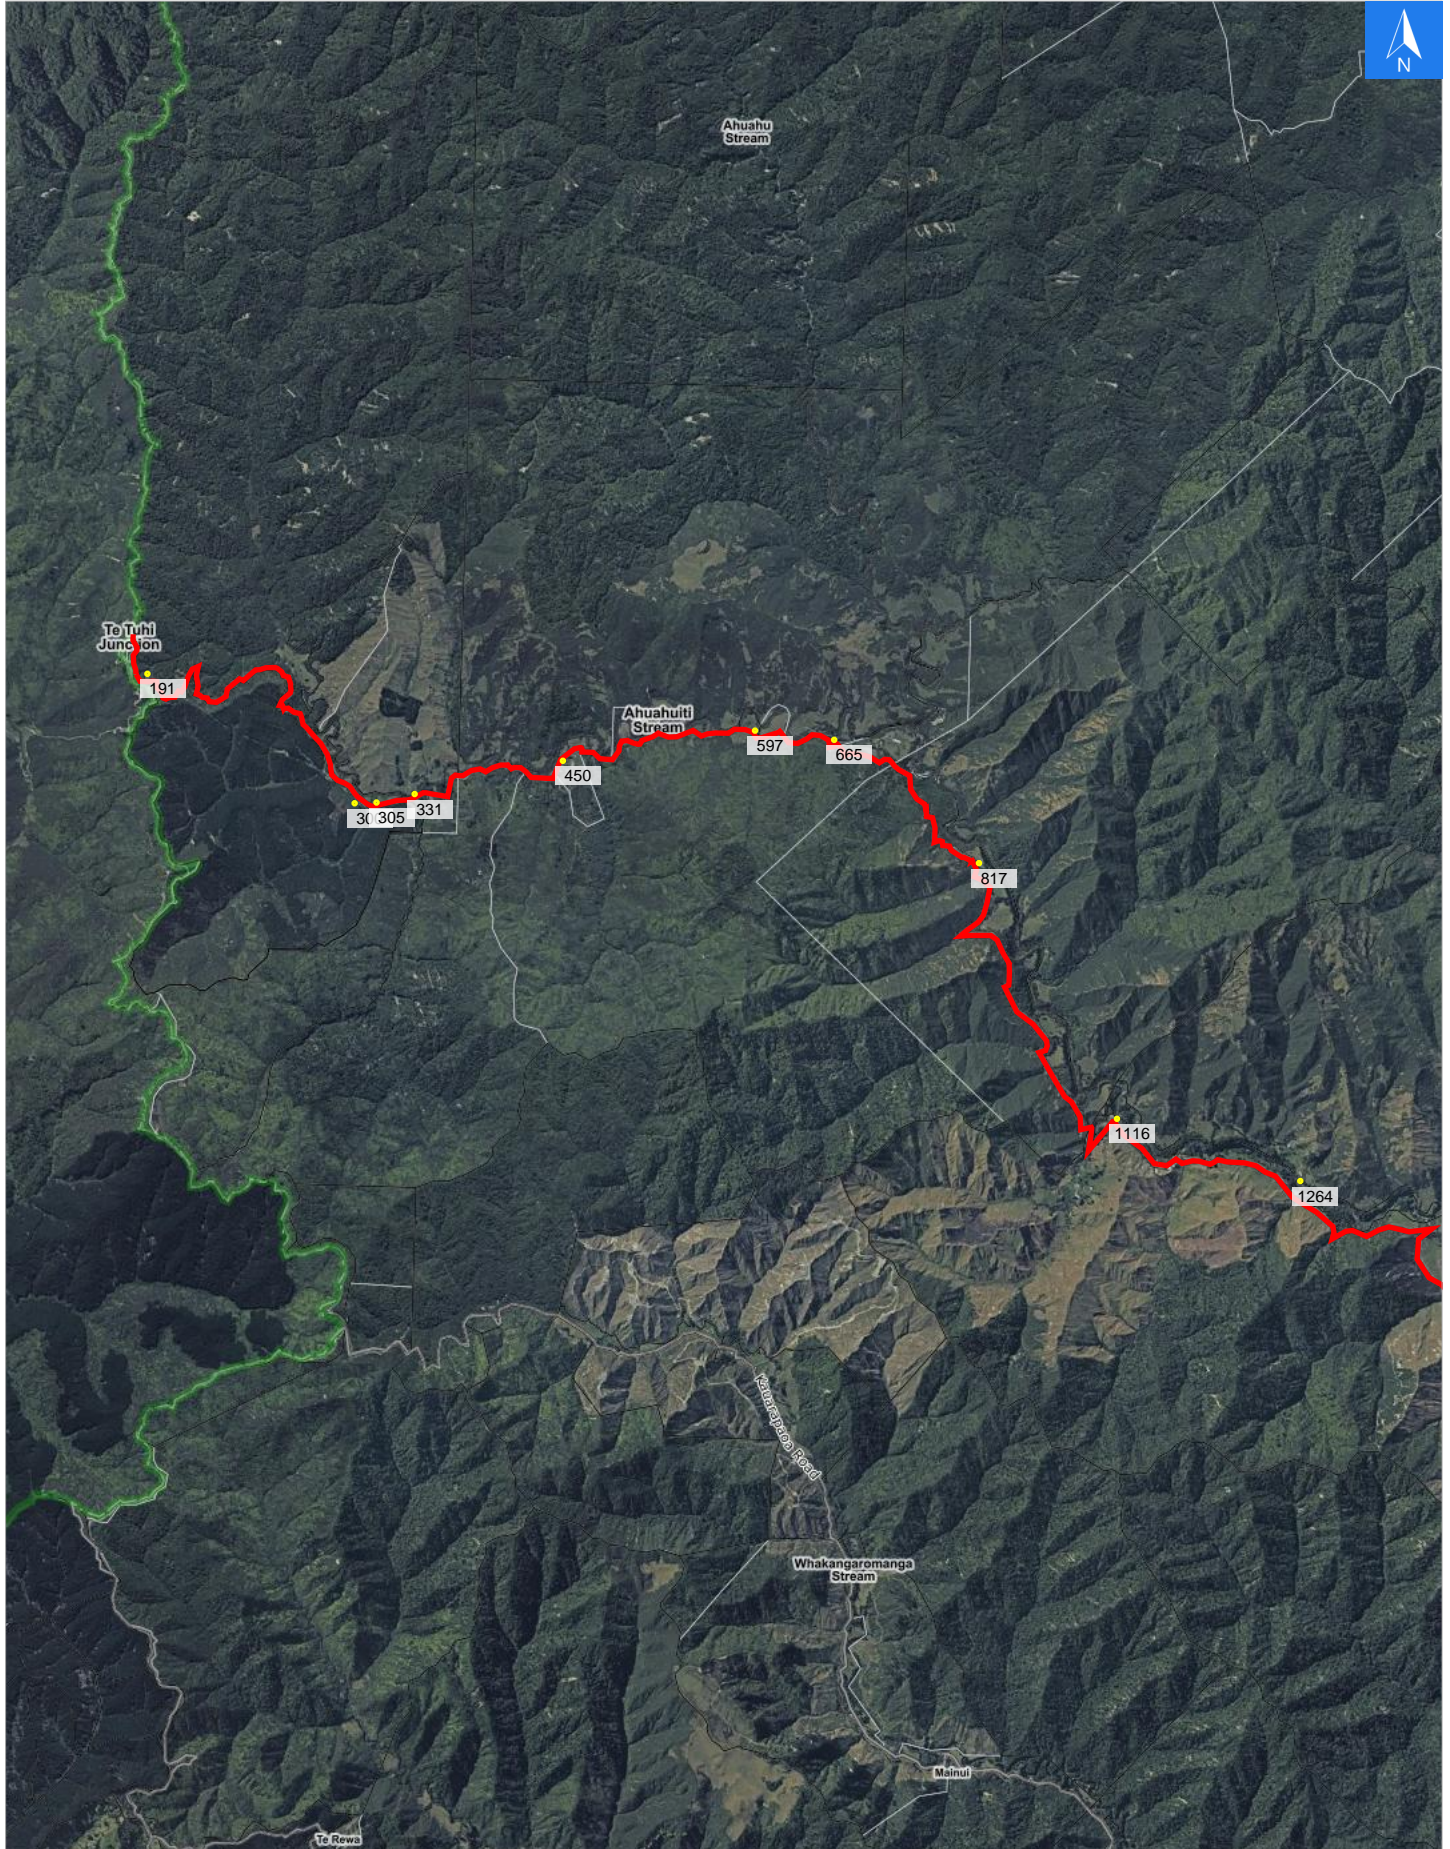

Wednesday, November 1, 2023

Disclaimer:

Digital map data sourced from Land Information New Zealand CROWN COPYRIGHT RESERVED.
The information displayed in the GIS has been taken from Whanganui District Council's databases and maps.
It is made available in good faith but its accuracy or completeness is not guaranteed. If the information is relied on in support of a resource consent it should be verified independently.

Scale 1: 50000

Wednesday, November 1, 2023

Disclaimer:

Digital map data sourced from Land Information New Zealand CROWN COPYRIGHT RESERVED.
The information displayed in the GIS has been taken from Whanganui District Council's databases and maps.
It is made available in good faith but its accuracy or completeness is not guaranteed. If the information is relied on in support of a resource consent it should be verified independently.

Road Evacuation Addresses

Data sourced from LINZ

LINZ Address	Notes	Date Time Visited	Placard
191 Ahu Ahu Valley Road, Paparangi, Whanganui			W Y1 Y2 R1 R2
300 Ahu Ahu Valley Road, Paparangi, Whanganui			W Y1 Y2 R1 R2
305 Ahu Ahu Valley Road, Paparangi, Whanganui			W Y1 Y2 R1 R2
331 Ahu Ahu Valley Road, Paparangi, Whanganui			W Y1 Y2 R1 R2
450 Ahu Ahu Valley Road, Paparangi, Whanganui			W Y1 Y2 R1 R2
597 Ahu Ahu Valley Road, Paparangi, Whanganui			W Y1 Y2 R1 R2
665 Ahu Ahu Valley Road, Paparangi, Whanganui			W Y1 Y2 R1 R2
817 Ahu Ahu Valley Road, Paparangi, Whanganui			W Y1 Y2 R1 R2
1116 Ahu Ahu Valley Road, Paparangi, Whanganui			W Y1 Y2 R1 R2
1264 Ahu Ahu Valley Road, Paparangi, Whanganui			W Y1 Y2 R1 R2