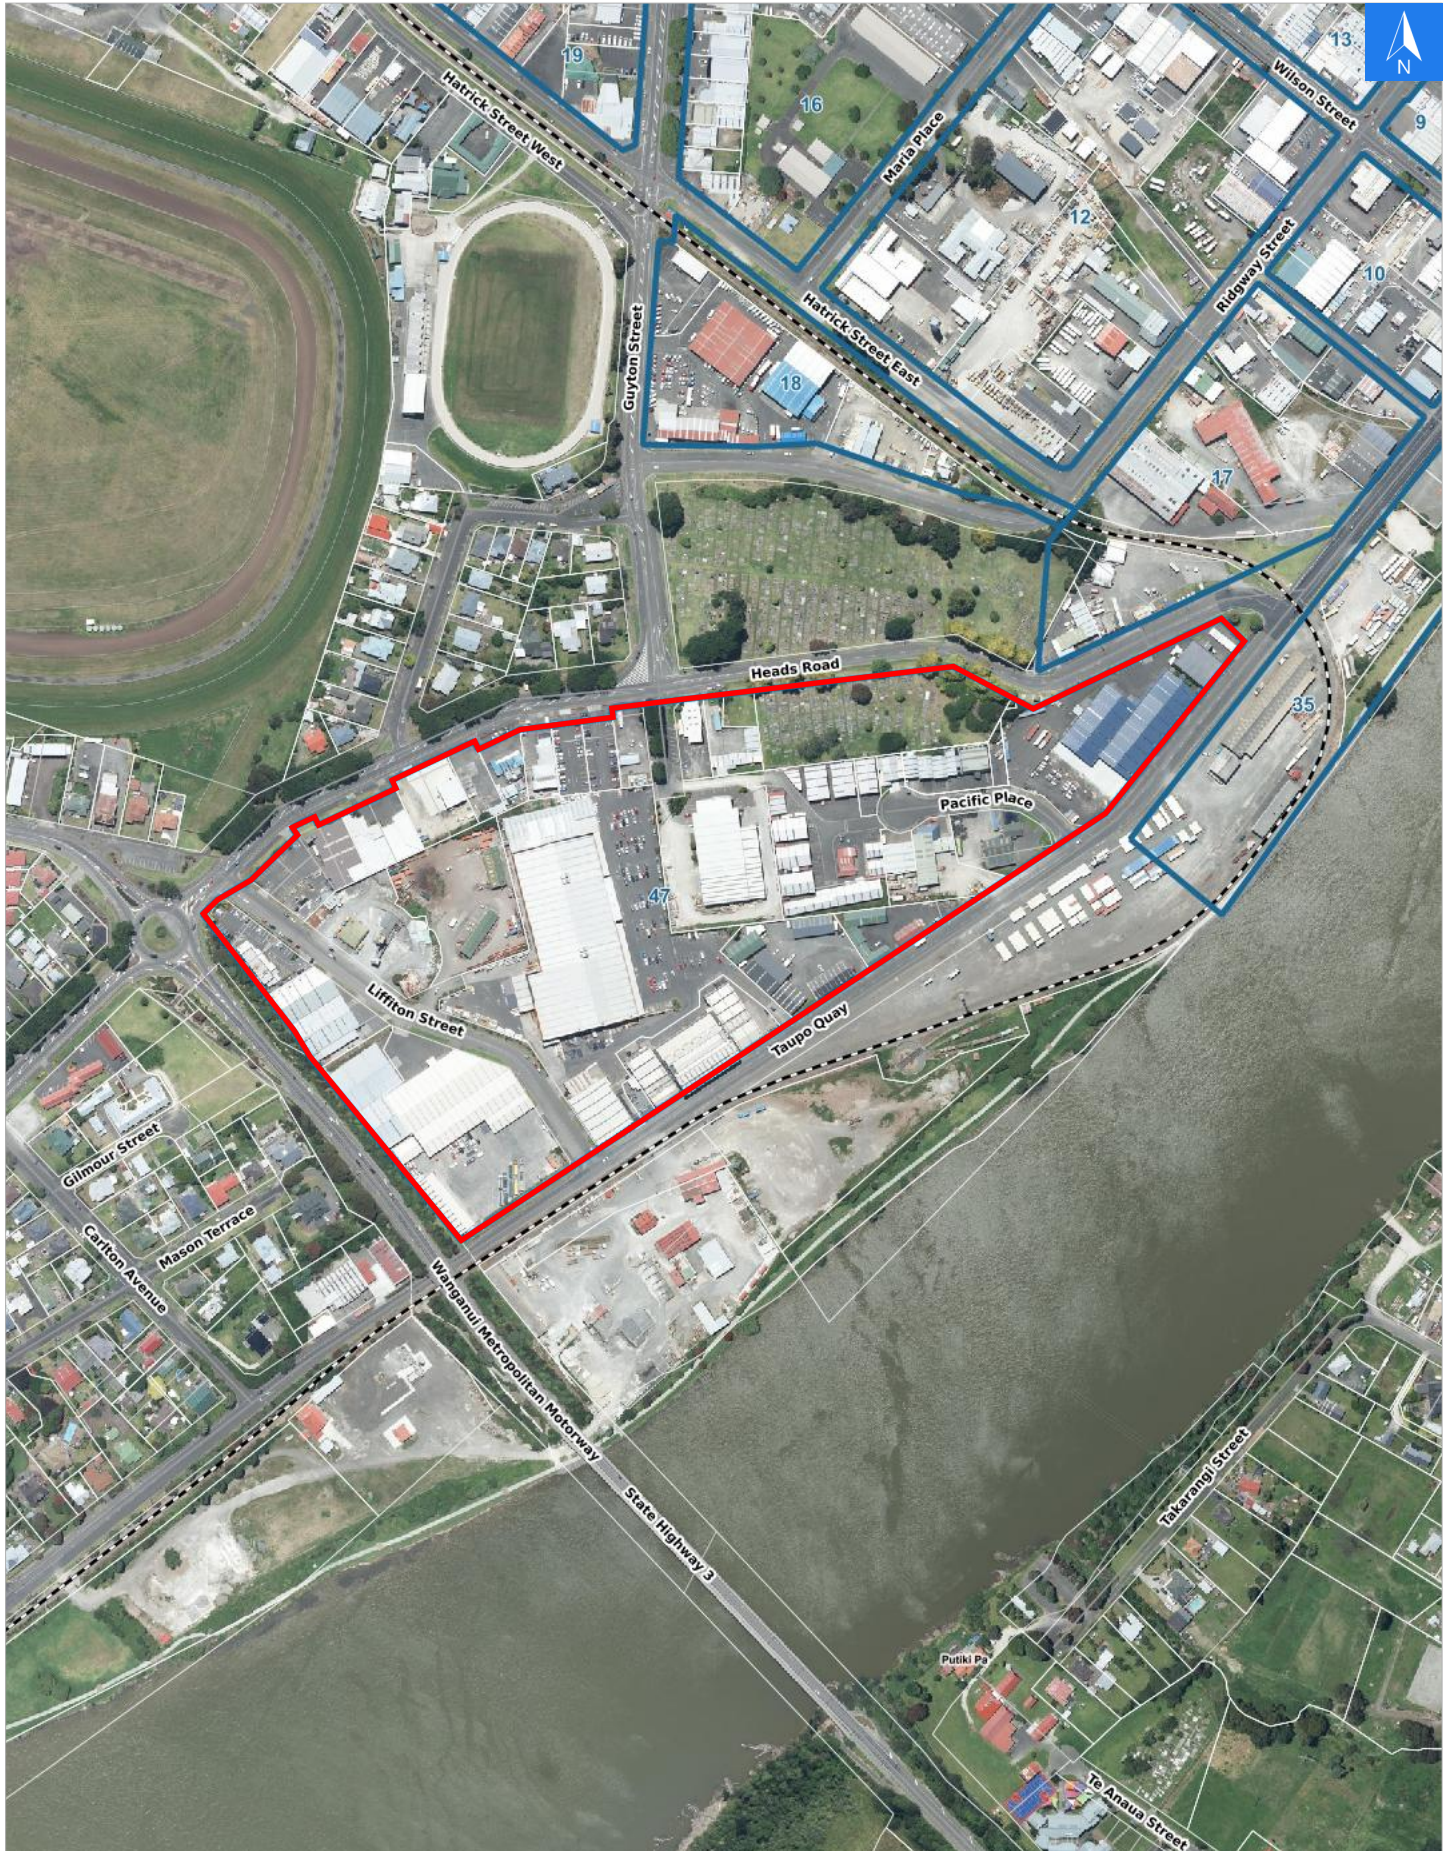

Rapid Building Evacuation Map Key

Disclaimer:

Digital map data sourced from Land Information New Zealand CROWN COPYRIGHT RESERVED.
The information displayed in the GIS has been taken from Whanganui District Council's databases and maps.
It is made available in good faith but its accuracy or completeness is not guaranteed. If the information is relied on in support of a resource consent it should be verified independently.

Scale: 1:19,000

Wednesday, November 8, 2023

Disclaimer:

Digital map data sourced from Land Information New Zealand CROWN COPYRIGHT RESERVED.
The information displayed in the GIS has been taken from Whanganui District Council's databases and maps.
It is made available in good faith but its accuracy or completeness is not guaranteed. If the information is relied on in support of a resource consent it should be verified independently.

Scale 1: 5000

Wednesday, November 8, 2023

Disclaimer:

Digital map data sourced from Land Information New Zealand CROWN COPYRIGHT RESERVED.
The information displayed in the GIS has been taken from Whanganui District Council's databases and maps.
It is made available in good faith but its accuracy or completeness is not guaranteed. If the information is relied on in support of a resource consent it should be verified independently.