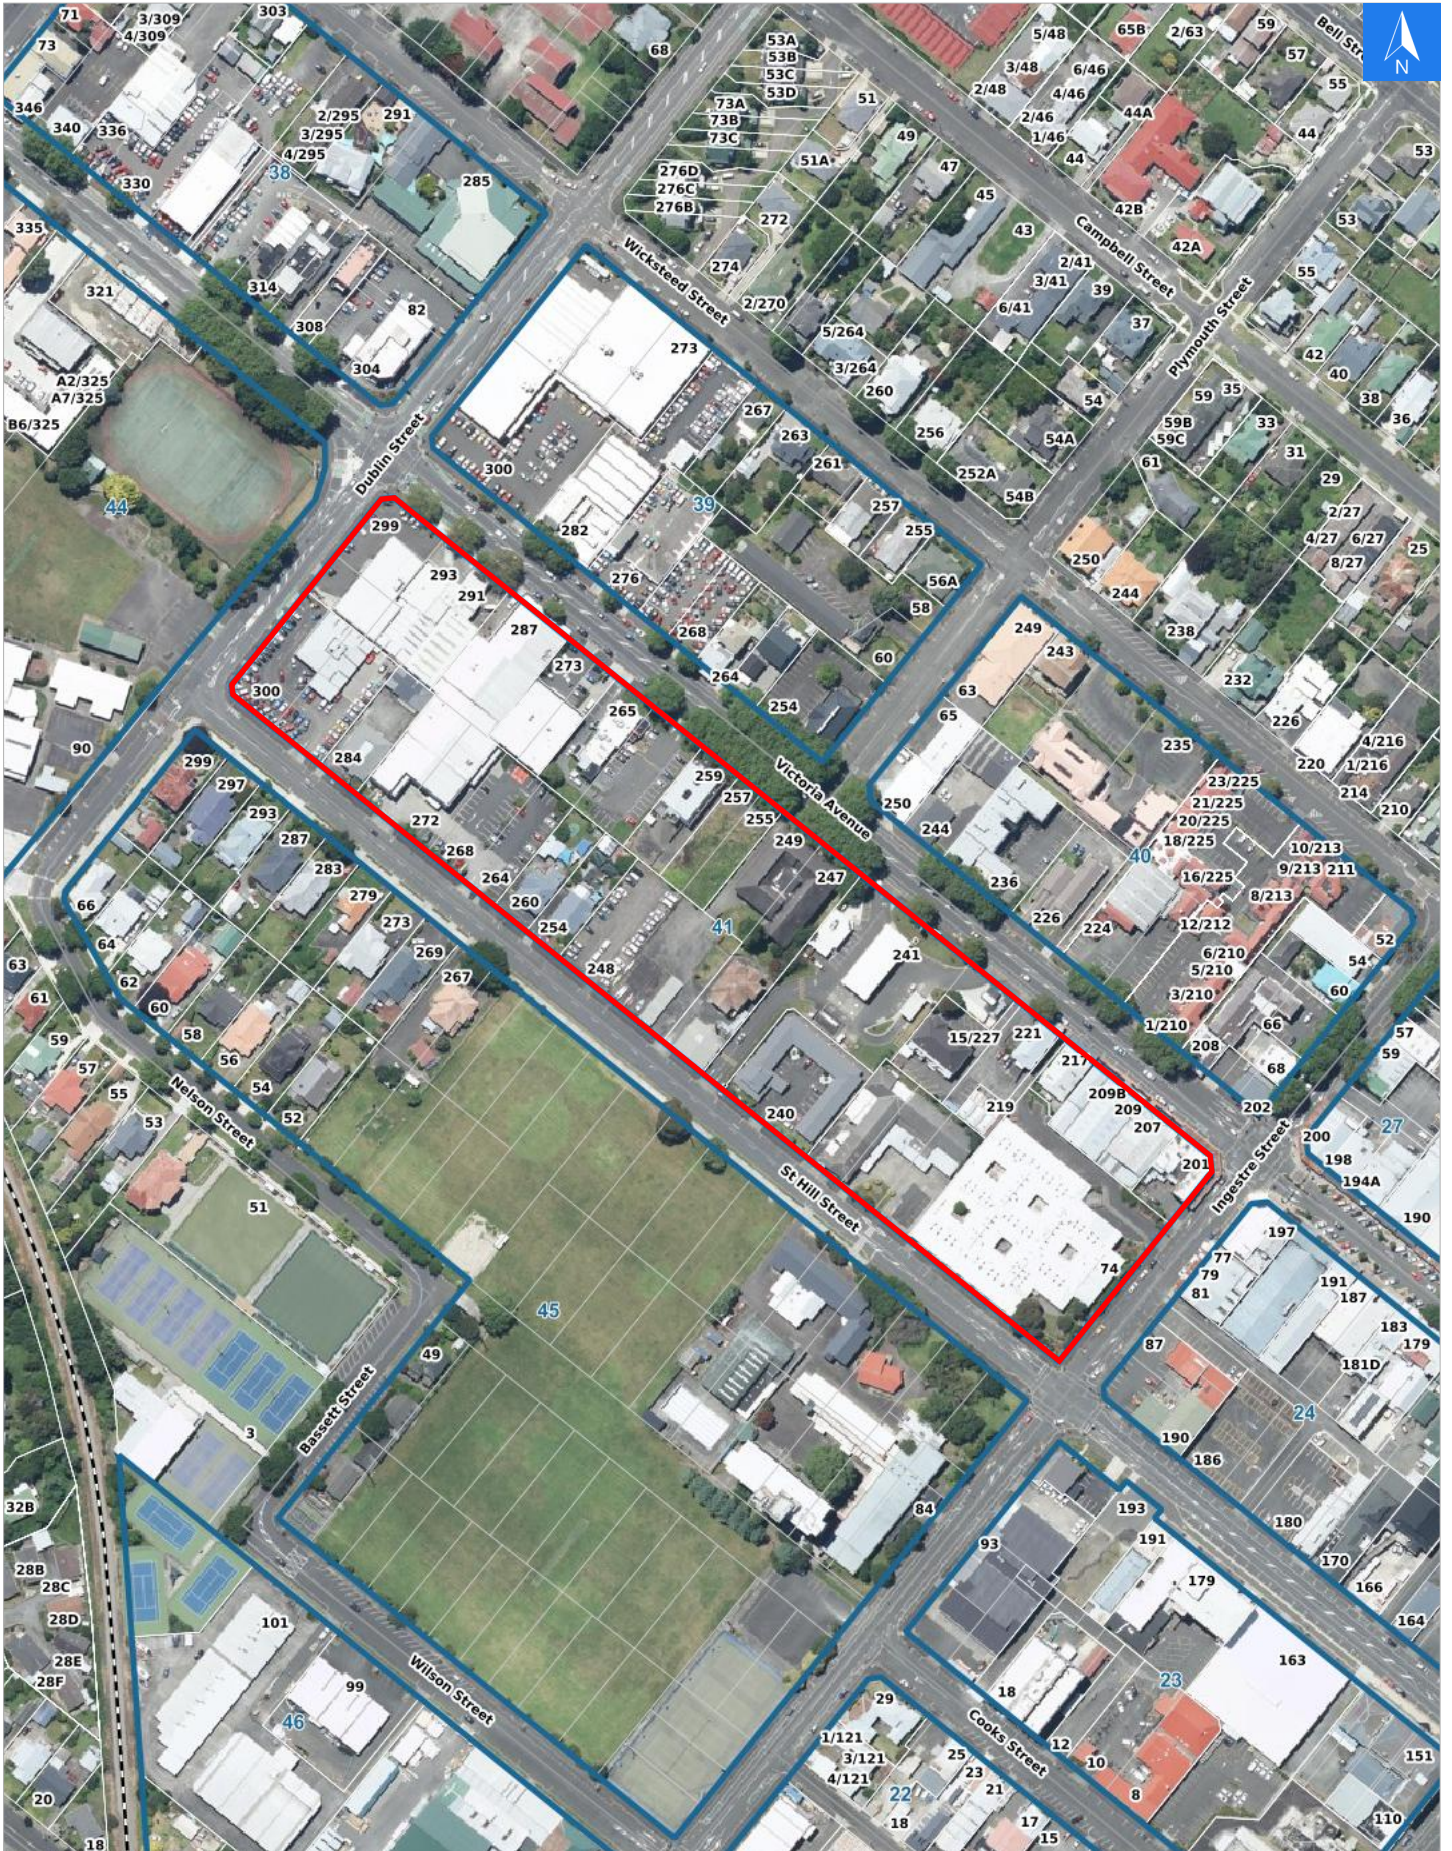

Rapid Building Evacuation Map Key

Disclaimer:

Digital map data sourced from Land Information New Zealand CROWN COPYRIGHT RESERVED.
The information displayed in the GIS has been taken from Whanganui District Council's databases and maps.
It is made available in good faith but its accuracy or completeness is not guaranteed. If the information is relied on in support of a resource consent it should be verified independently.

Scale: 1:19,000

Disclaimer:

Digital map data sourced from Land Information New Zealand CROWN COPYRIGHT RESERVED. The information displayed in the GIS has been taken from Whanganui District Council's databases and maps. It is made available in good faith but its accuracy or completeness is not guaranteed. If the information is relied on in support of a resource consent it should be verified independently.

Wednesday, November 8, 2023

Scale 1: 3000

Wednesday, November 8, 2023

Disclaimer:

Digital map data sourced from Land Information New Zealand CROWN COPYRIGHT RESERVED.
The information displayed in the GIS has been taken from Whanganui District Council's databases and maps.
It is made available in good faith but its accuracy or completeness is not guaranteed. If the information is relied on in support of a resource consent it should be verified independently.