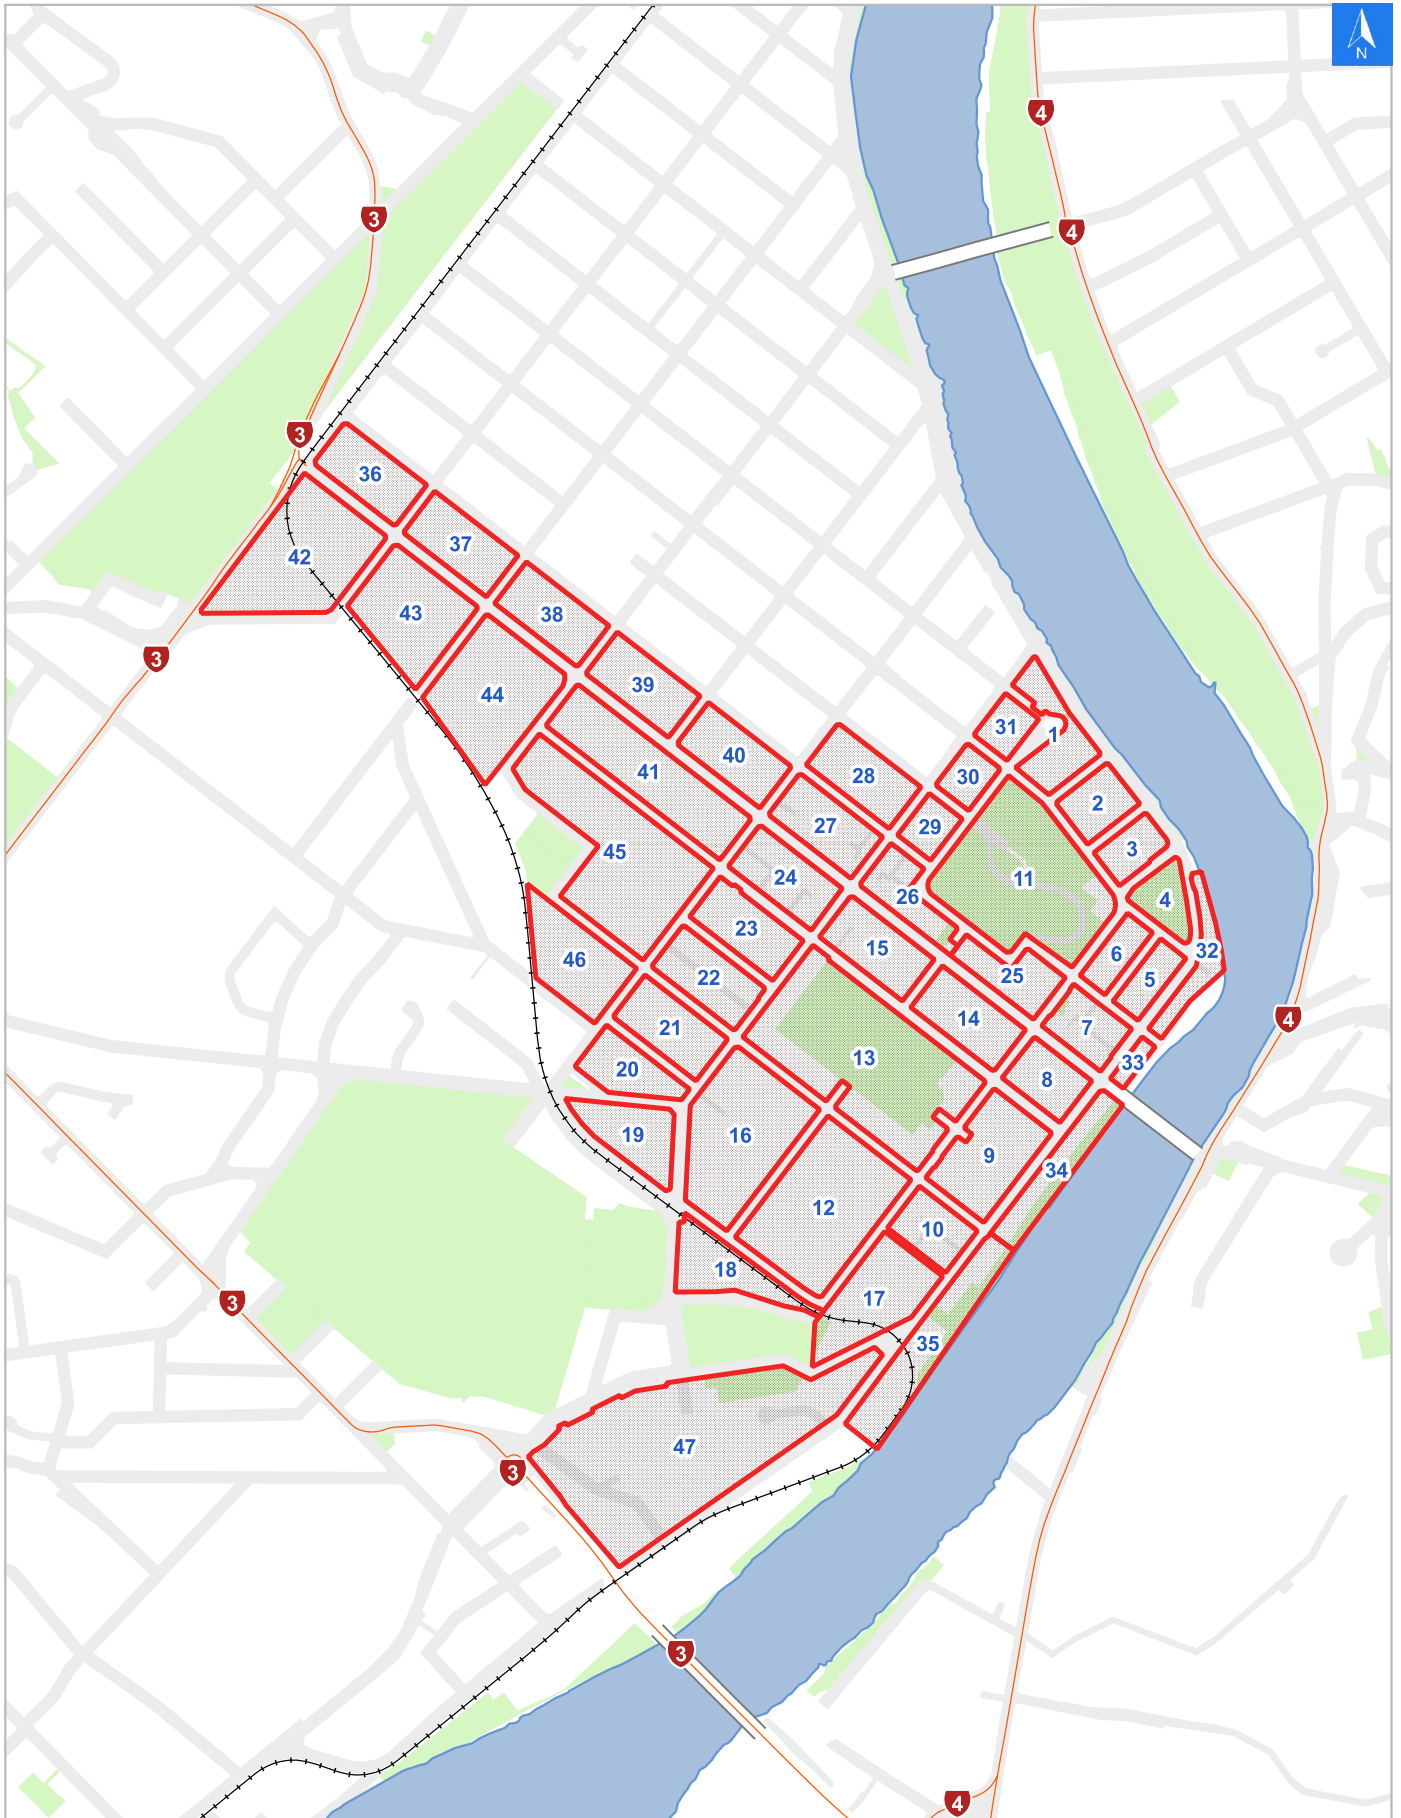

## Rapid Building Evacuation Map Key

**Disclaimer:**

Digital map data sourced from Land Information New Zealand CROWN COPYRIGHT RESERVED.  
The information displayed in the GIS has been taken from Whanganui District Council's databases and maps.  
It is made available in good faith but its accuracy or completeness is not guaranteed. If the information is relied on in support of a resource consent it should be verified independently.

Scale: 1:19,000

**Disclaimer:**

Digital map data sourced from Land Information New Zealand CROWN COPYRIGHT RESERVED.  
The information displayed in the GIS has been taken from Whanganui District Council's databases and maps.  
It is made available in good faith but its accuracy or completeness is not guaranteed. If the information is relied on in support of a resource consent it should be verified independently.

Wednesday, November 1, 2023

Scale 1: 2000

Wednesday, November 1, 2023

**Disclaimer:**

Digital map data sourced from Land Information New Zealand CROWN COPYRIGHT RESERVED.  
The information displayed in the GIS has been taken from Whanganui District Council's databases and maps.  
It is made available in good faith but its accuracy or completeness is not guaranteed. If the information is relied on in support of a resource consent it should be verified independently.