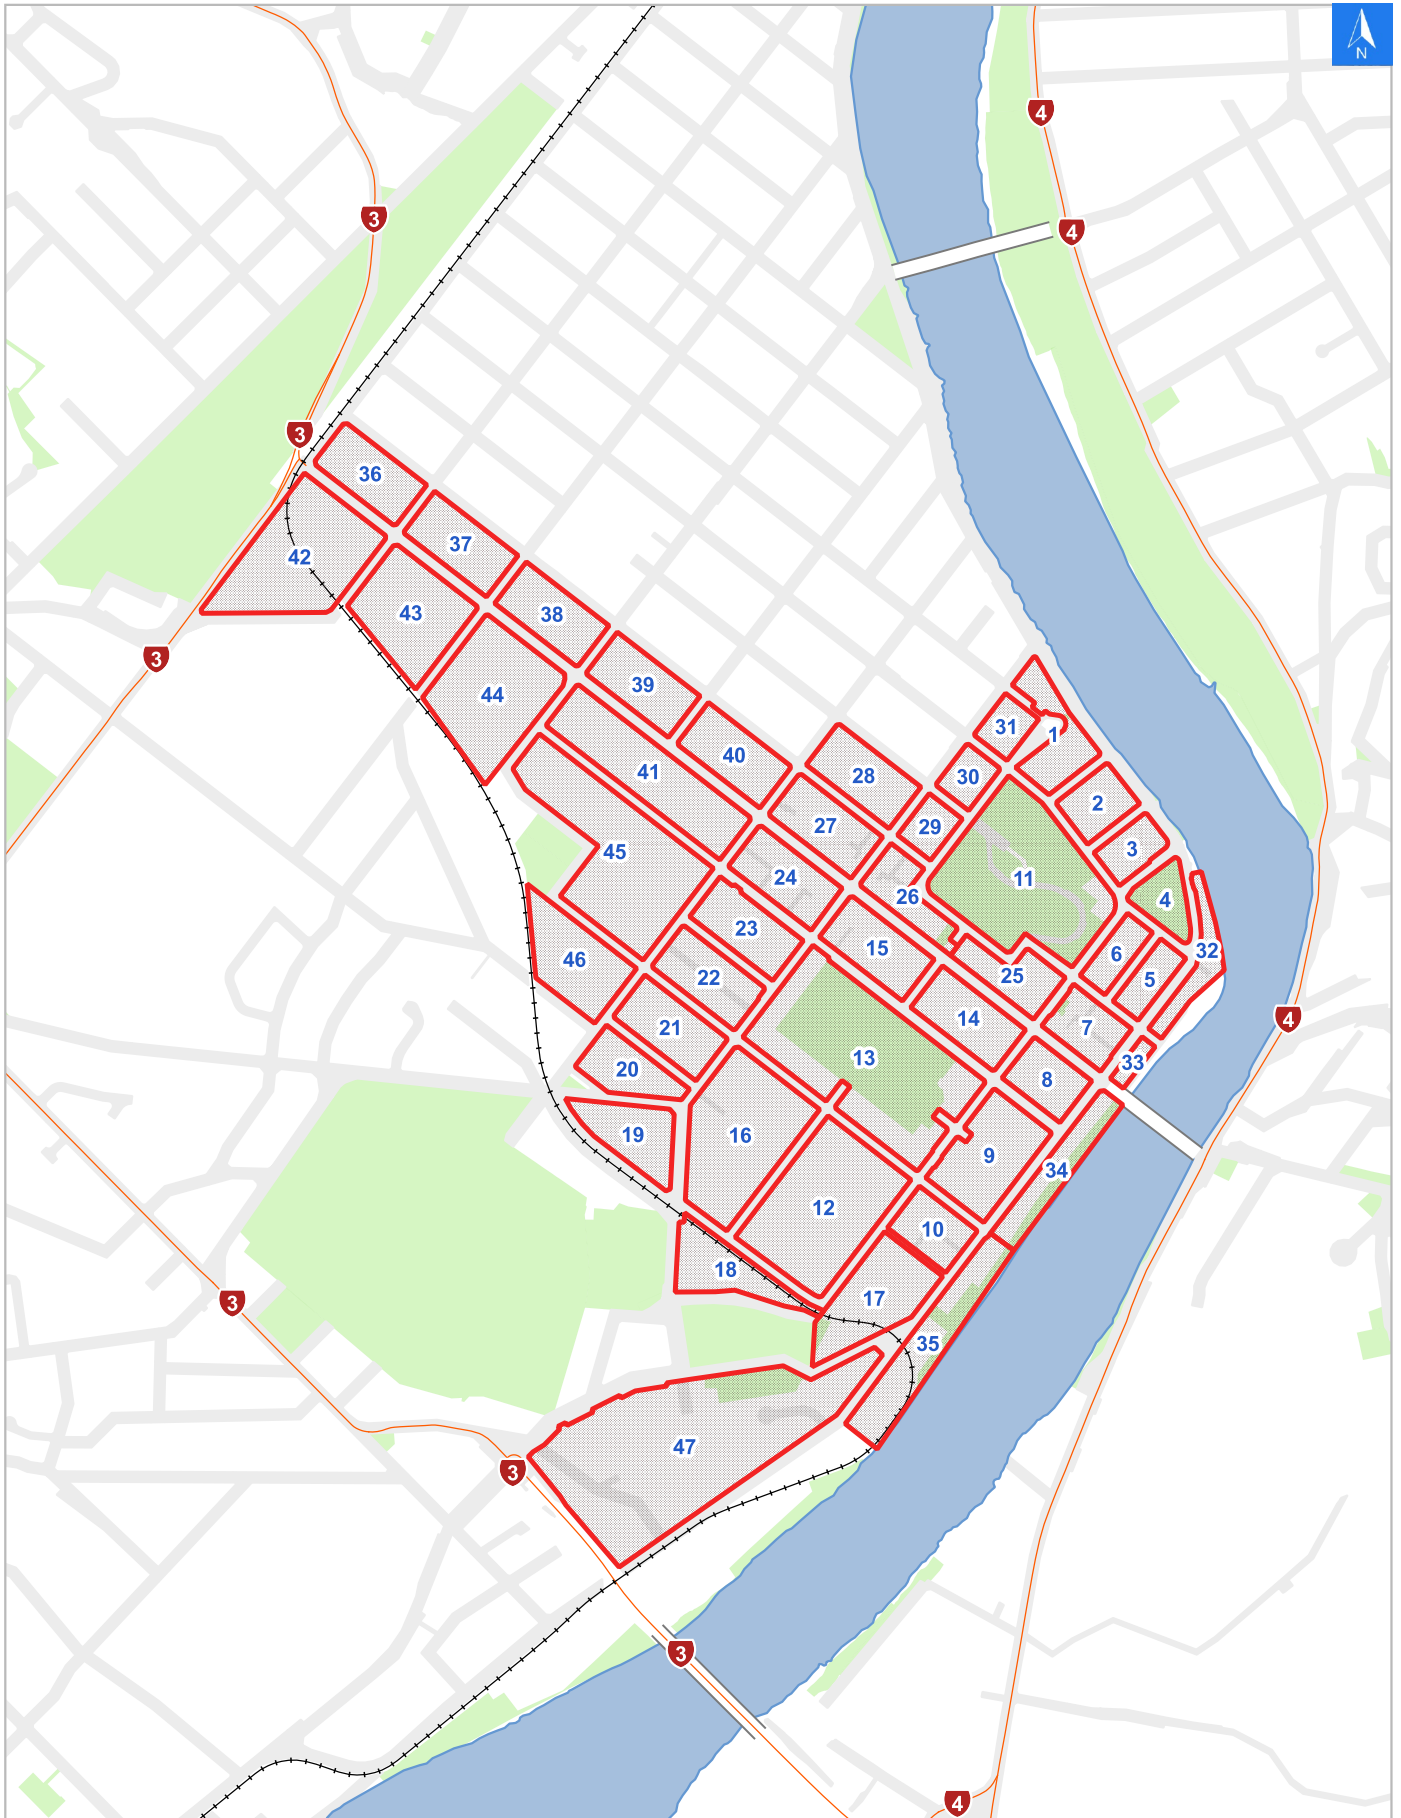

## Rapid Building Evacuation Map Key

**Disclaimer:**

Digital map data sourced from Land Information New Zealand CROWN COPYRIGHT RESERVED.  
The information displayed in the GIS has been taken from Whanganui District Council's databases and maps.  
It is made available in good faith but its accuracy or completeness is not guaranteed. If the information is relied on in support of a resource consent it should be verified independently.

Scale: 1:19,000

Wednesday, November 1, 2023

Disclaimer:

Digital map data sourced from Land Information New Zealand CROWN COPYRIGHT RESERVED.  
The information displayed in the GIS has been taken from Whanganui District Council's databases and maps.  
It is made available in good faith but its accuracy or completeness is not guaranteed. If the information is relied on in support of a resource consent it should be verified independently.

Scale 1: 2500

Wednesday, November 1, 2023

**Disclaimer:**

Digital map data sourced from Land Information New Zealand CROWN COPYRIGHT RESERVED.  
The information displayed in the GIS has been taken from Whanganui District Council's databases and maps.  
It is made available in good faith but its accuracy or completeness is not guaranteed. If the information is relied on in support of a resource consent it should be verified independently.