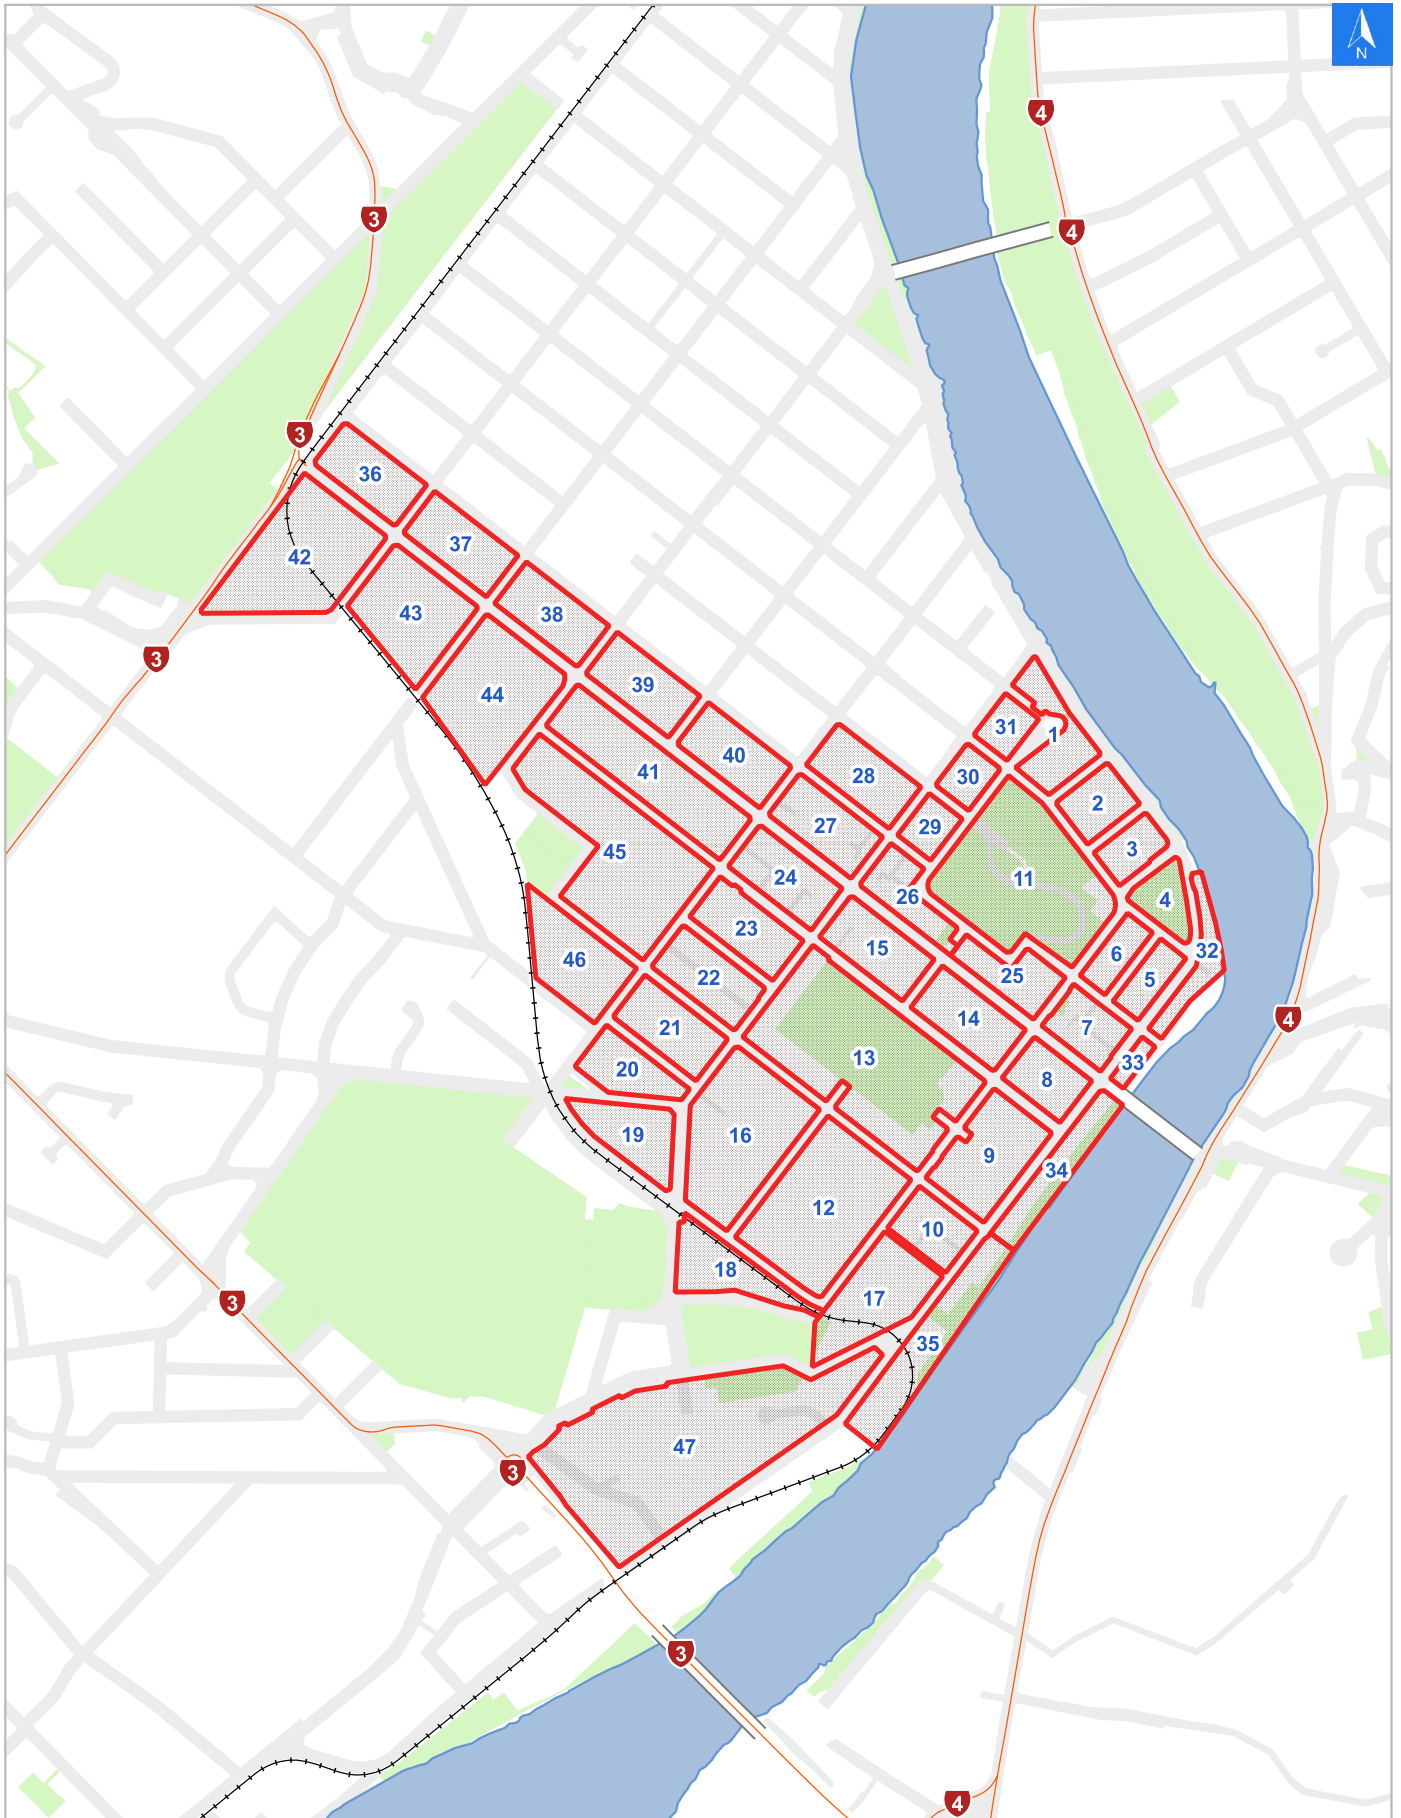

Rapid Building Evacuation Map Key

Disclaimer:

Digital map data sourced from Land Information New Zealand CROWN COPYRIGHT RESERVED.
The information displayed in the GIS has been taken from Whanganui District Council's databases and maps.
It is made available in good faith but its accuracy or completeness is not guaranteed. If the information is relied on in support of a resource consent it should be verified independently.

Scale: 1:19,000

Disclaimer:

Digital map data sourced from Land Information New Zealand CROWN COPYRIGHT RESERVED. The information displayed in the GIS has been taken from Whanganui District Council's databases and maps. It is made available in good faith but its accuracy or completeness is not guaranteed. If the information is relied on in support of a resource consent it should be verified independently.

LINZ Address	Name	Time Advised	Notes
188 Victoria Avenue			
190 Victoria Avenue			
192 Victoria Avenue			
194 Victoria Avenue			
194A Victoria Avenue			
196 Victoria Avenue			
198 Victoria Avenue			
200 Victoria Avenue			
200A Victoria Avenue			
200B Victoria Avenue			
159 Wicksteed Street			
161 Wicksteed Street			
163 Wicksteed Street			
179 Wicksteed Street			
183 Wicksteed Street			
193 Wicksteed Street			
195 Wicksteed Street			
195A Wicksteed Street			
197 Wicksteed Street			
199 Wicksteed Street			
199A Wicksteed Street			