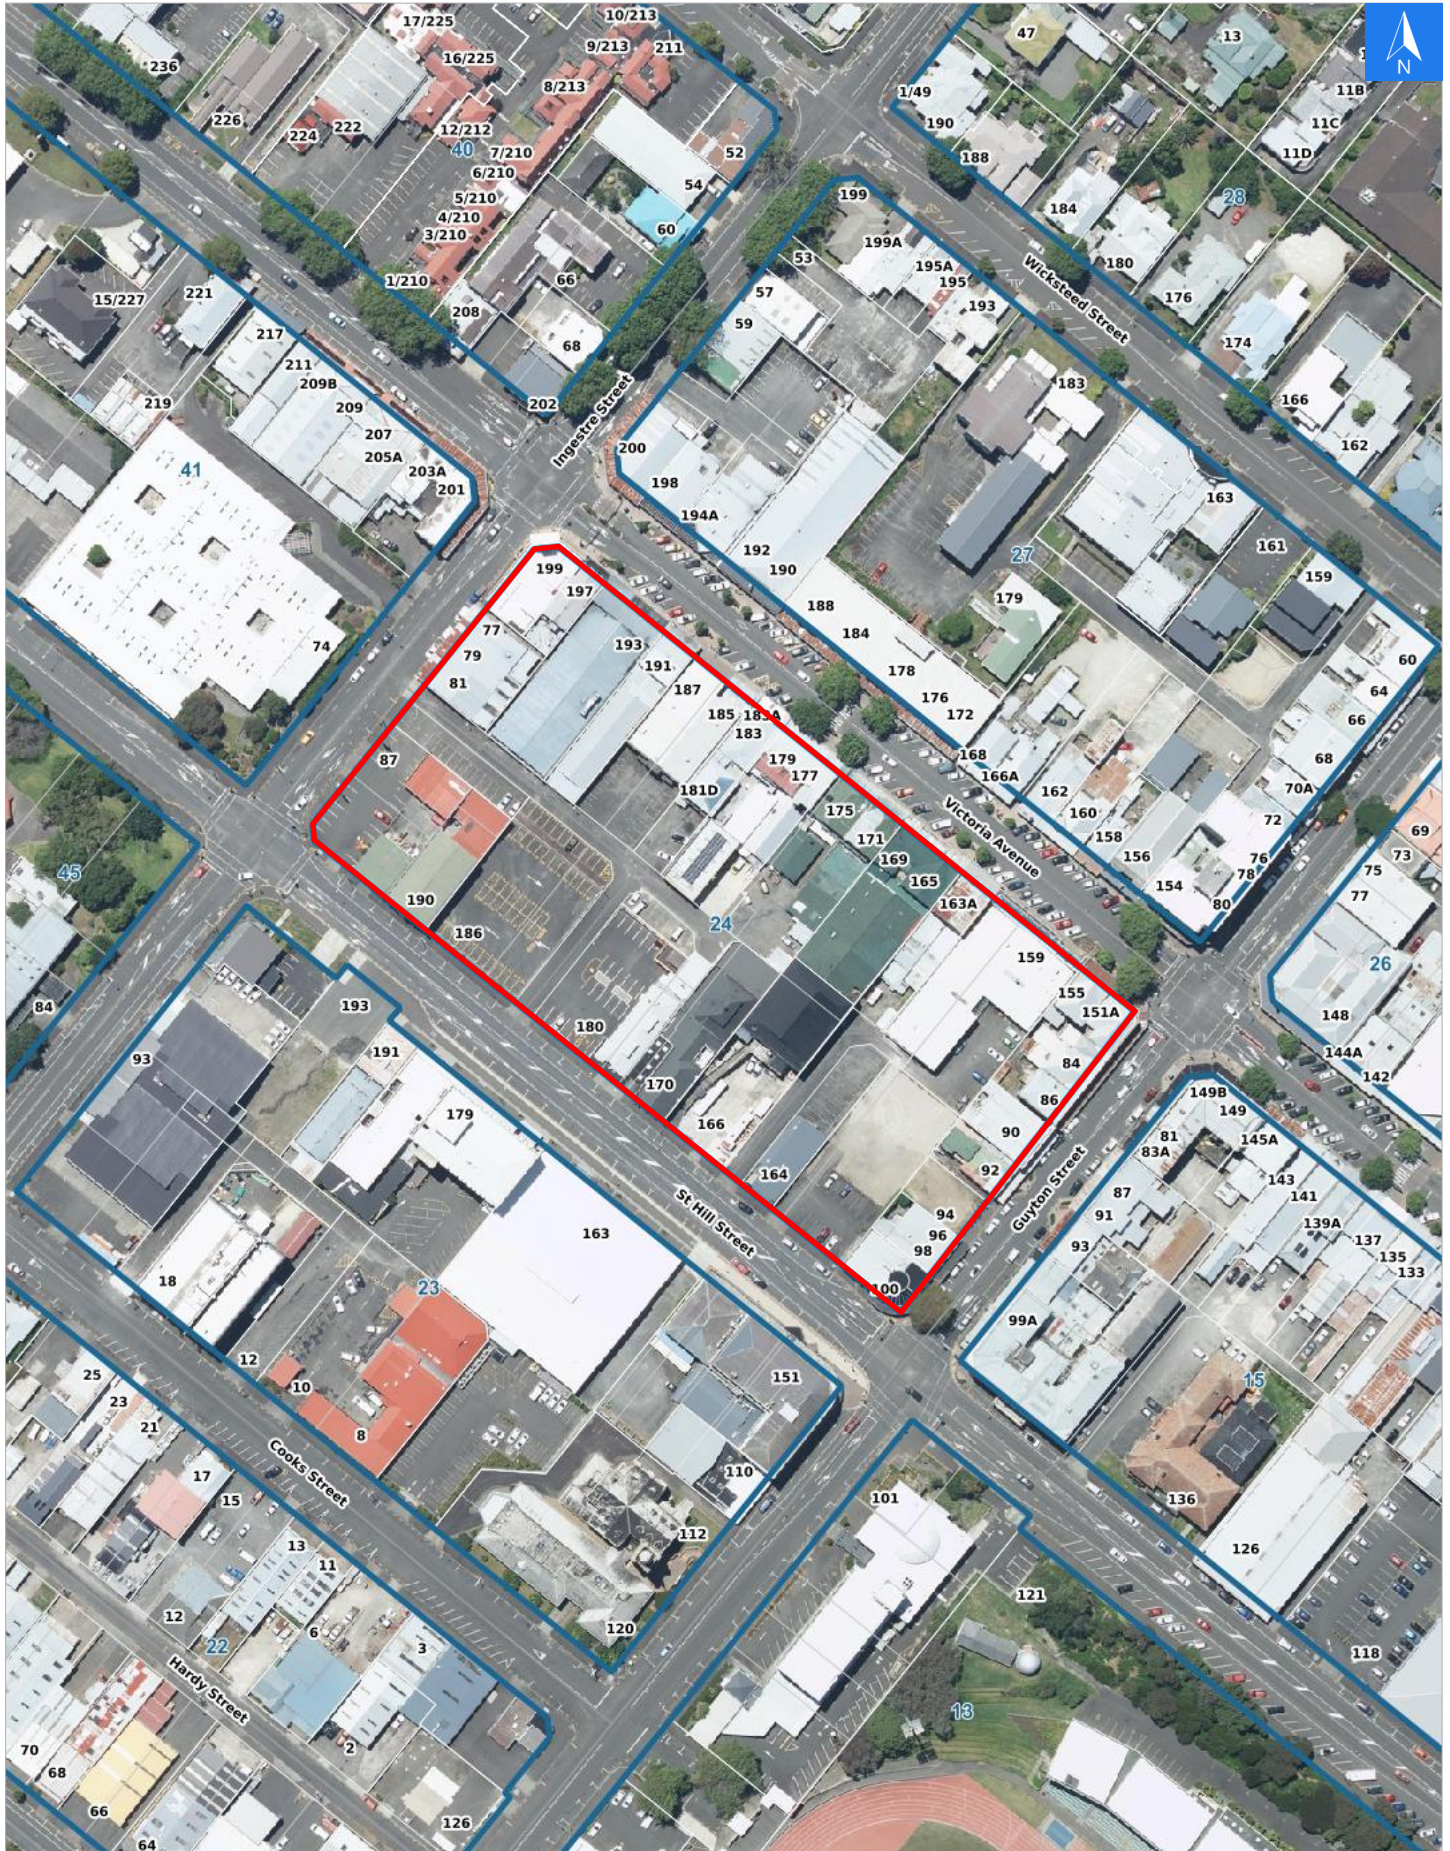

Disclaimer:

Digital map data sourced from Land Information New Zealand CROWN COPYRIGHT RESERVED.
The information displayed in the GIS has been taken from Whanganui District Council's databases and maps.
It is made available in good faith but its accuracy or completeness is not guaranteed. If the information is relied on in support of a resource consent it should be verified independently.

Wednesday, November 8, 2023

Scale 1: 2000