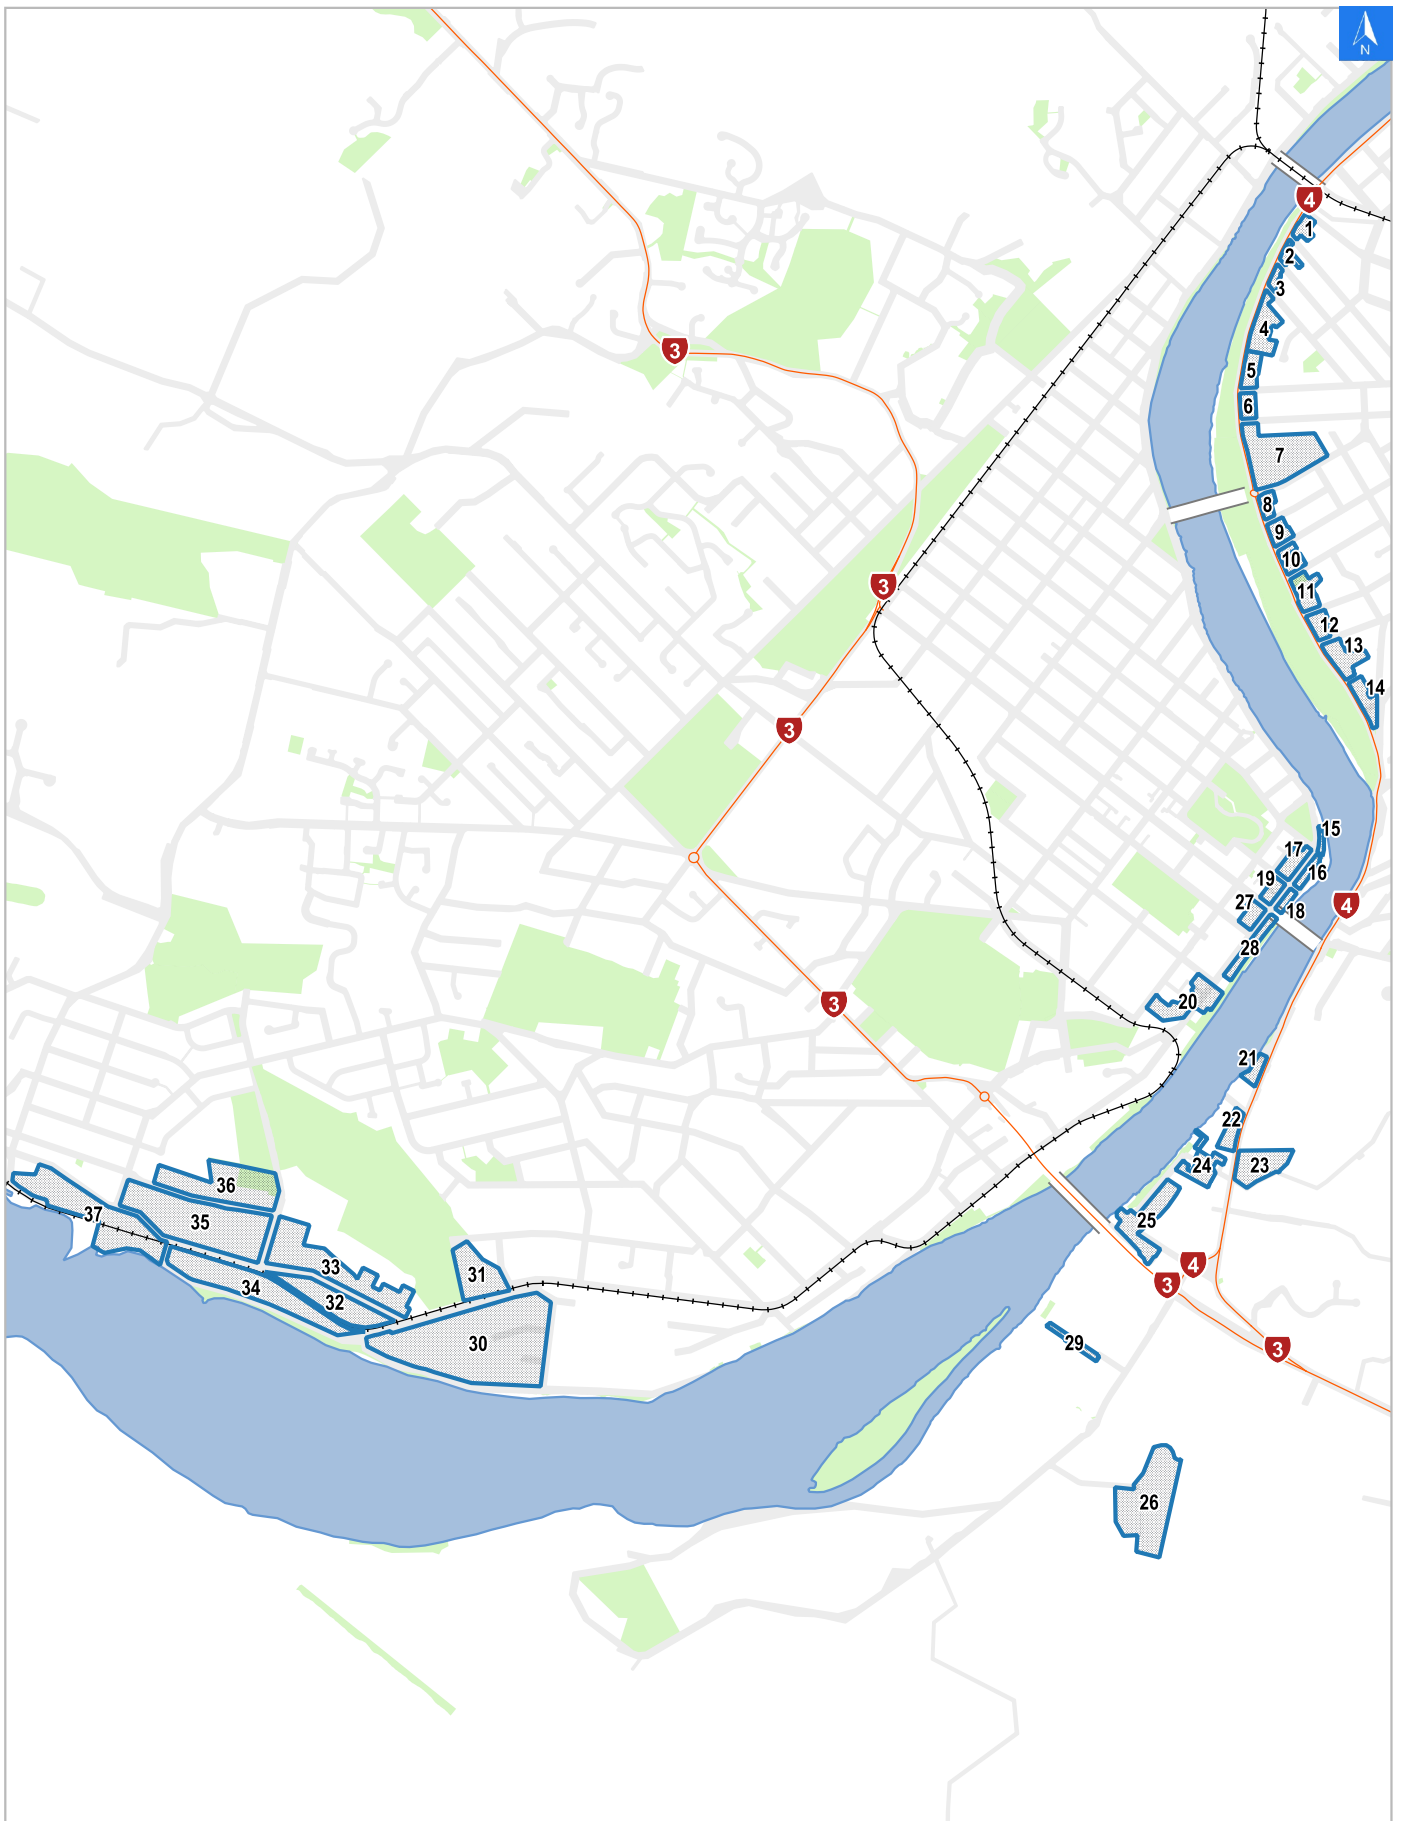

Flood Evacuation Map Key

Disclaimer:

Digital map data sourced from Land Information New Zealand CROWN COPYRIGHT RESERVED.
The information displayed in the GIS has been taken from Whanganui District Council's databases and maps.
It is made available in good faith but its accuracy or completeness is not guaranteed. If the information is relied on in support of a resource consent it should be verified independently.

Scale: 1:39,000

Disclaimer:

Digital map data sourced from Land Information New Zealand CROWN COPYRIGHT RESERVED.
The information displayed in the GIS has been taken from Whanganui District Council's databases and maps.
It is made available in good faith but its accuracy or completeness is not guaranteed. If the information is relied on in support of a resource consent it should be verified independently.

Wednesday, November 8, 2023

Scale 1: 2000

Wednesday, November 8, 2023

Disclaimer:

Digital map data sourced from Land Information New Zealand CROWN COPYRIGHT RESERVED.
The information displayed in the GIS has been taken from Whanganui District Council's databases and maps.
It is made available in good faith but its accuracy or completeness is not guaranteed. If the information is relied on in support of a resource consent it should be verified independently.