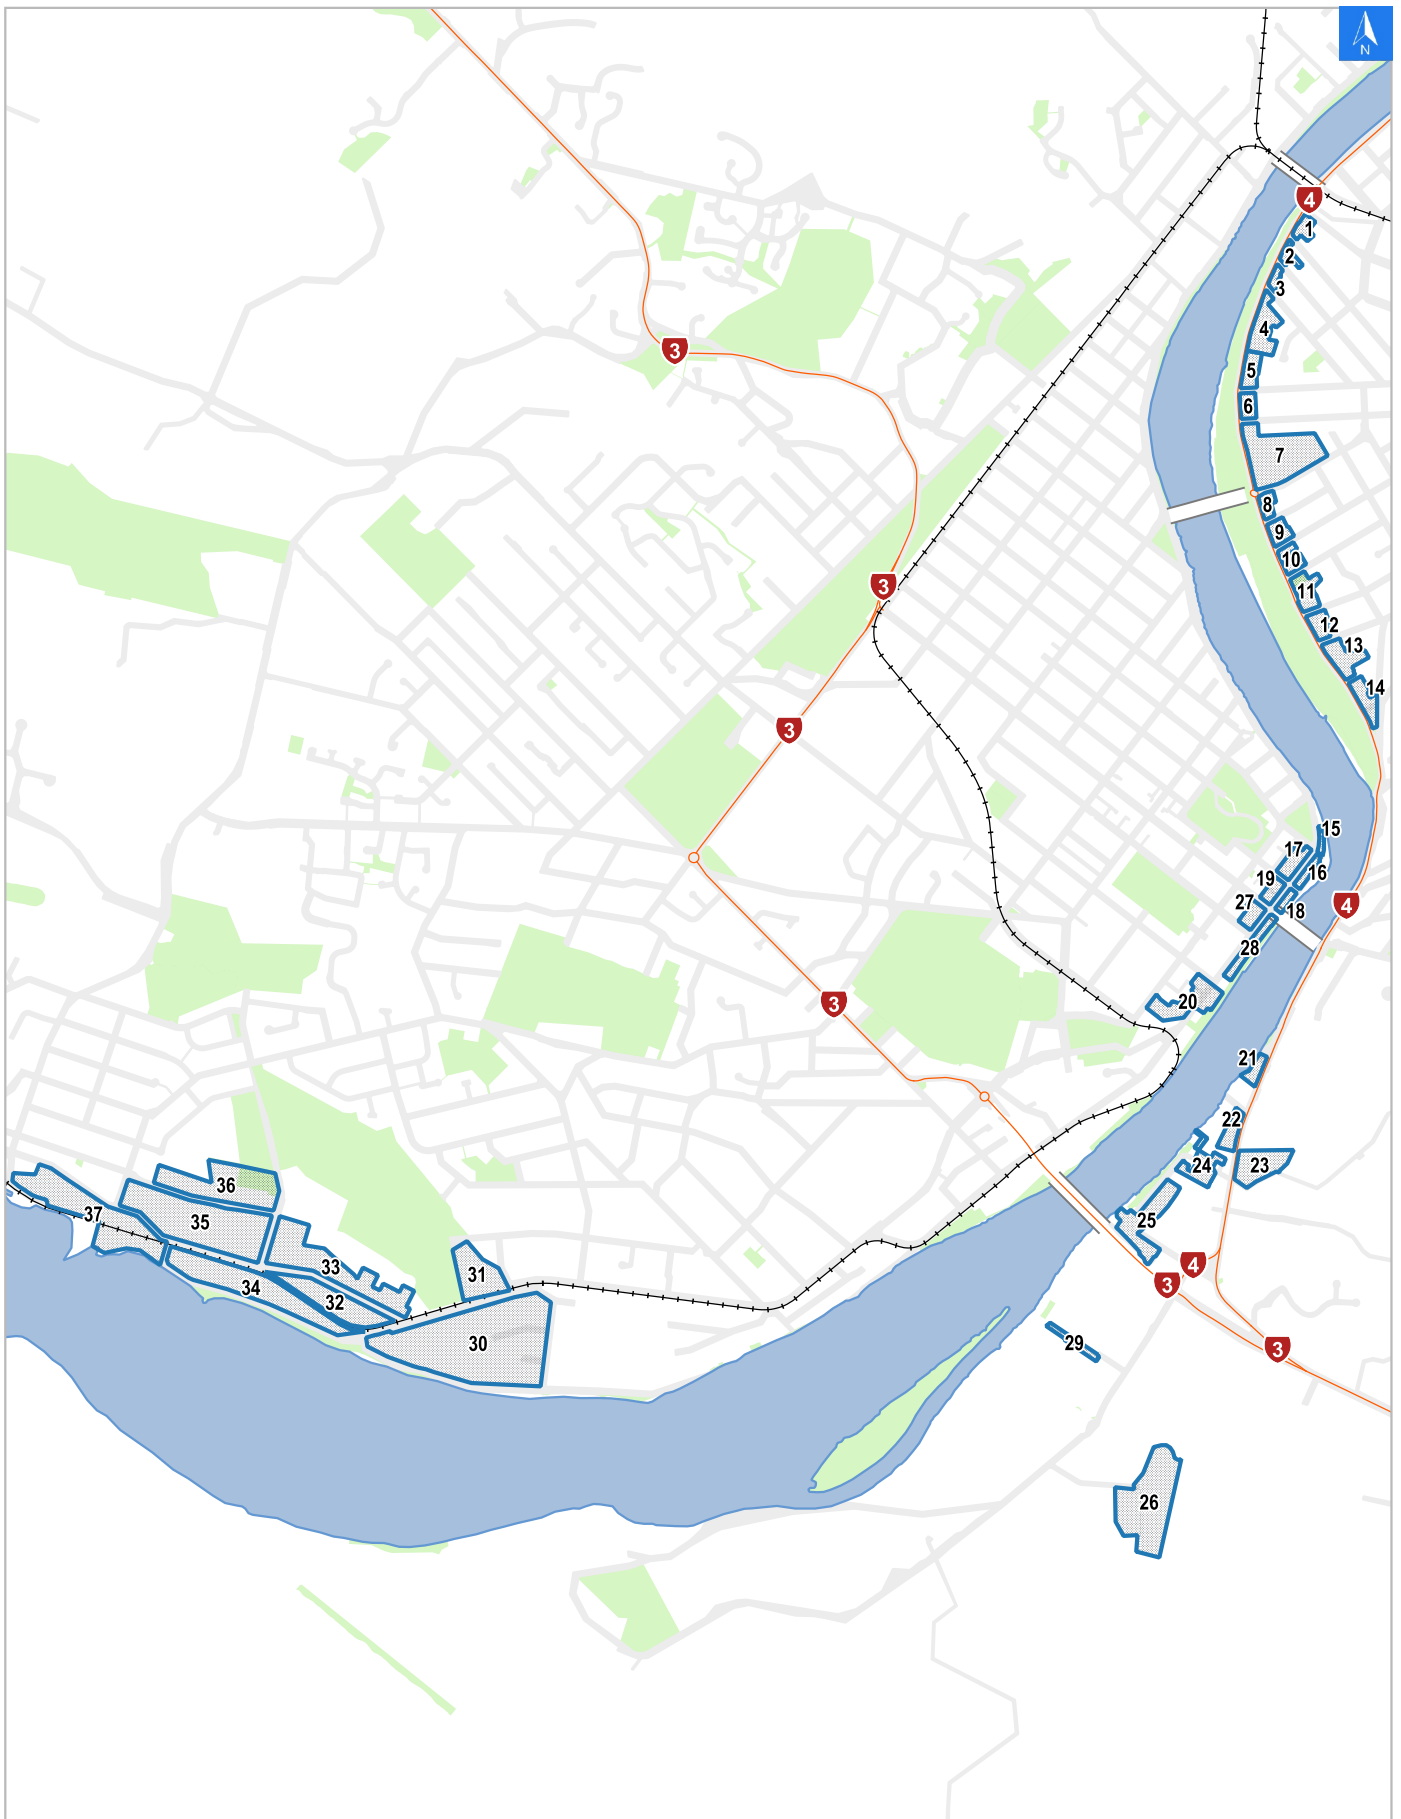

### Flood Evacuation Map Key

**Disclaimer:**

Digital map data sourced from Land Information New Zealand CROWN COPYRIGHT RESERVED.  
The information displayed in the GIS has been taken from Whanganui District Council's databases and maps.  
It is made available in good faith but its accuracy or completeness is not guaranteed. If the information is relied on in support of a resource consent it should be verified independently.

Scale: 1:39,000

Wednesday, November 8, 2023

### Disclaimer:

Digital map data sourced from Land Information New Zealand CROWN COPYRIGHT RESERVED.  
The information displayed in the GIS has been taken from Whanganui District Council's databases and maps.  
It is made available in good faith but its accuracy or completeness is not guaranteed. If the information is relied on in support of a resource consent it should be verified independently.

## Flood Evacuation Addresses

Data sourced from LINZ

LINZ Address	Name	Time Advised	Notes
2 Gilberd Street, Castlecliff			
2A Gilberd Street, Castlecliff			
431 Heads Road, Castlecliff			
437 Heads Road, Castlecliff			
439 Heads Road, Castlecliff			
449 Heads Road, Castlecliff			
451 Heads Road, Castlecliff			
455 Heads Road, Castlecliff			
457 Heads Road, Castlecliff			
459 Heads Road, Castlecliff			
461 Heads Road, Castlecliff			
463 Heads Road, Castlecliff			
465 Heads Road, Castlecliff			
467 Heads Road, Castlecliff			
469 Heads Road, Castlecliff			
471 Heads Road, Castlecliff			
473 Heads Road, Castlecliff			
475 Heads Road, Castlecliff			
477 Heads Road, Castlecliff			
1A Wharf Street, Castlecliff			
2 Wharf Street, Castlecliff			
3 Wharf Street, Castlecliff			
7 Wharf Street, Castlecliff			