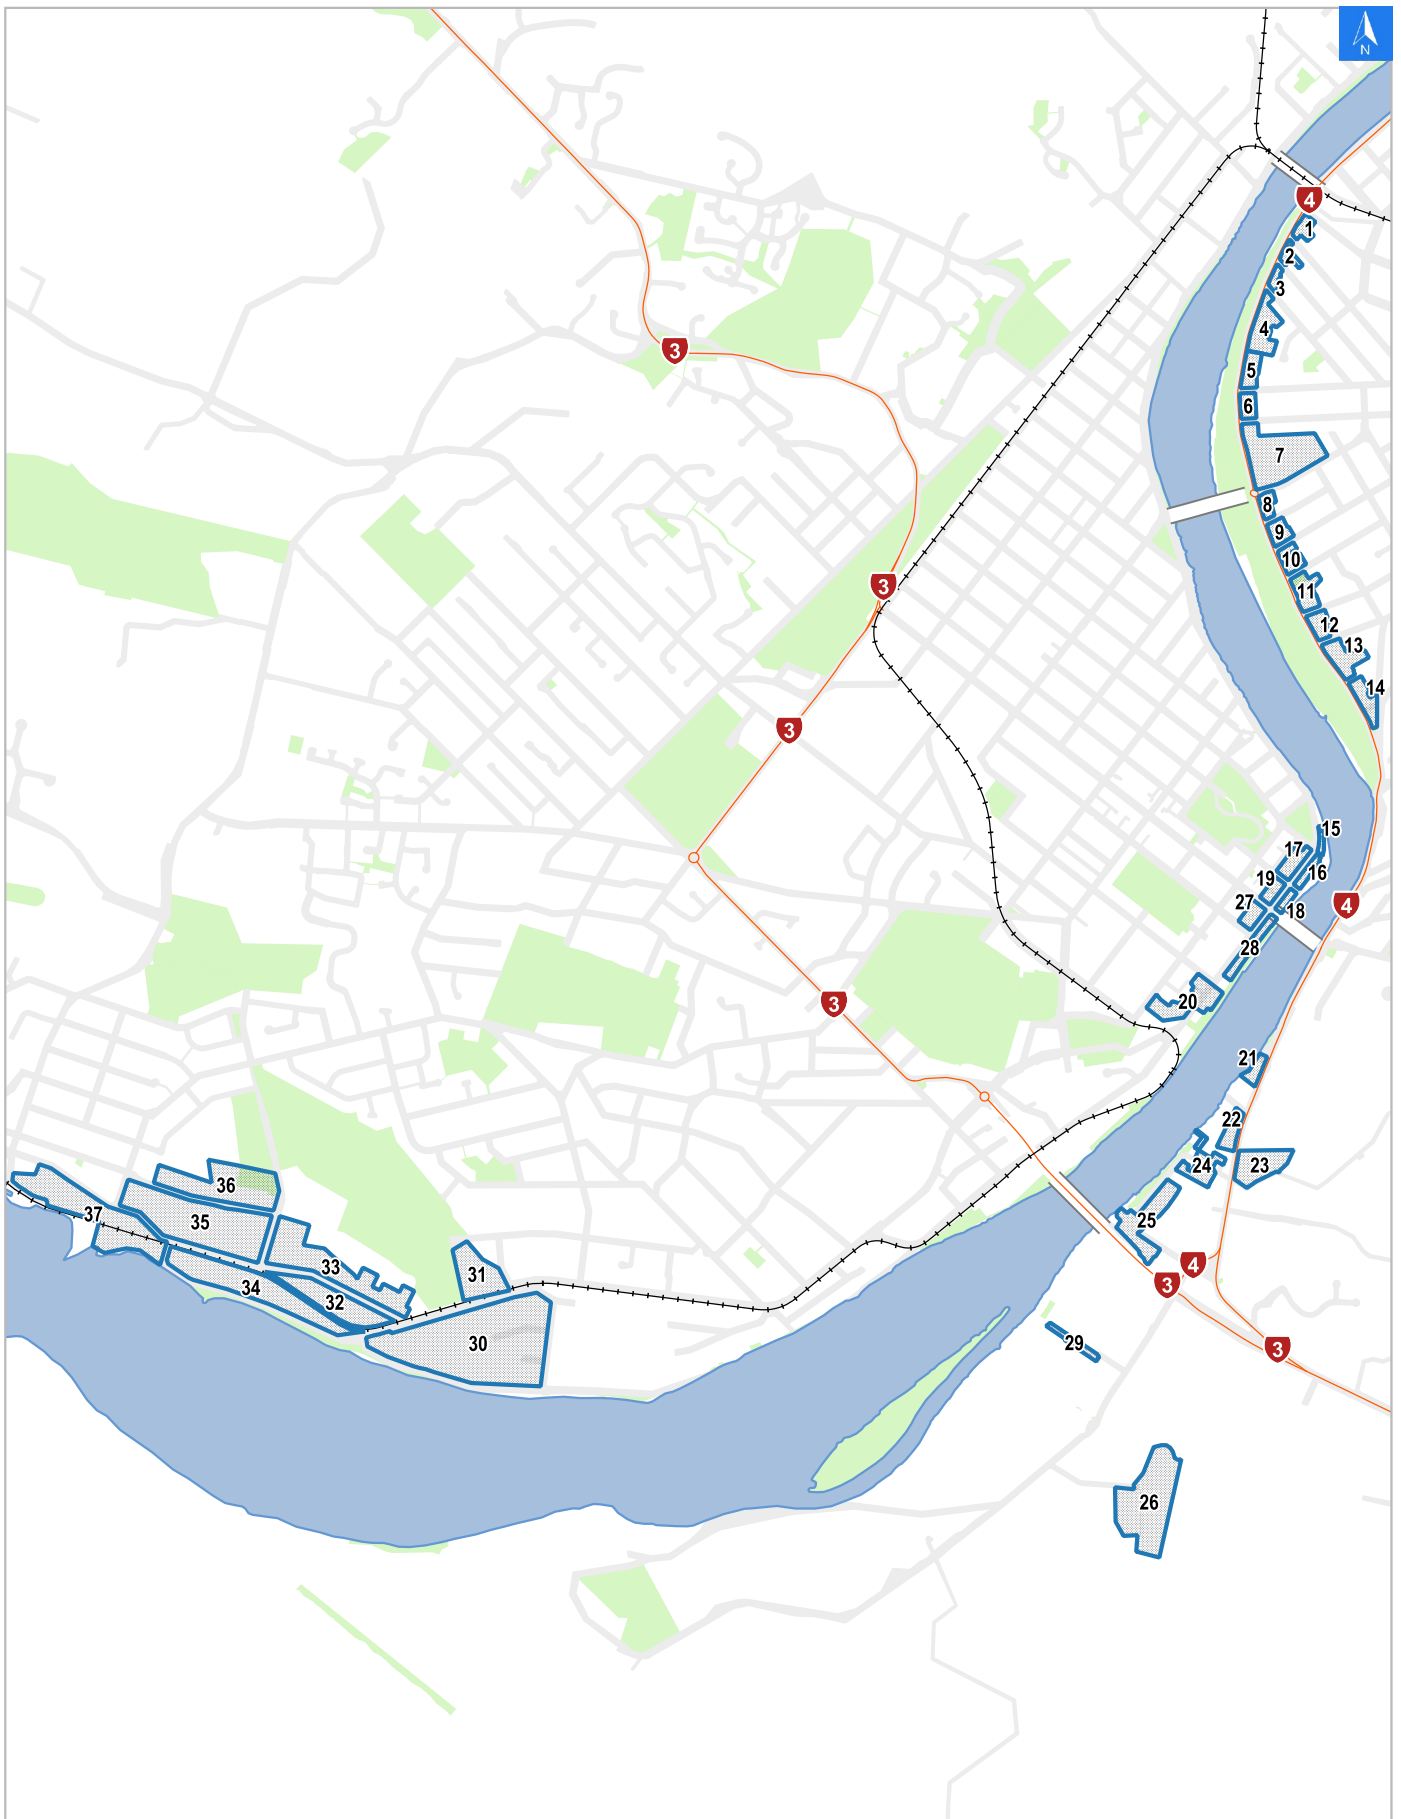

Flood Evacuation Map Key

Disclaimer:

Digital map data sourced from Land Information New Zealand CROWN COPYRIGHT RESERVED.
The information displayed in the GIS has been taken from Whanganui District Council's databases and maps.
It is made available in good faith but its accuracy or completeness is not guaranteed. If the information is relied on in support of a resource consent it should be verified independently.

Scale: 1:39,000

Disclaimer:

Digital map data sourced from Land Information New Zealand CROWN COPYRIGHT RESERVED.
The information displayed in the GIS has been taken from Whanganui District Council's databases and maps.
It is made available in good faith but its accuracy or completeness is not guaranteed. If the information is relied on in support of a resource consent it should be verified independently.

Wednesday, November 8, 2023

Scale 1: 3000

Wednesday, November 8, 2023

Disclaimer:

Digital map data sourced from Land Information New Zealand CROWN COPYRIGHT RESERVED.
The information displayed in the GIS has been taken from Whanganui District Council's databases and maps.
It is made available in good faith but its accuracy or completeness is not guaranteed. If the information is relied on in support of a resource consent it should be verified independently.