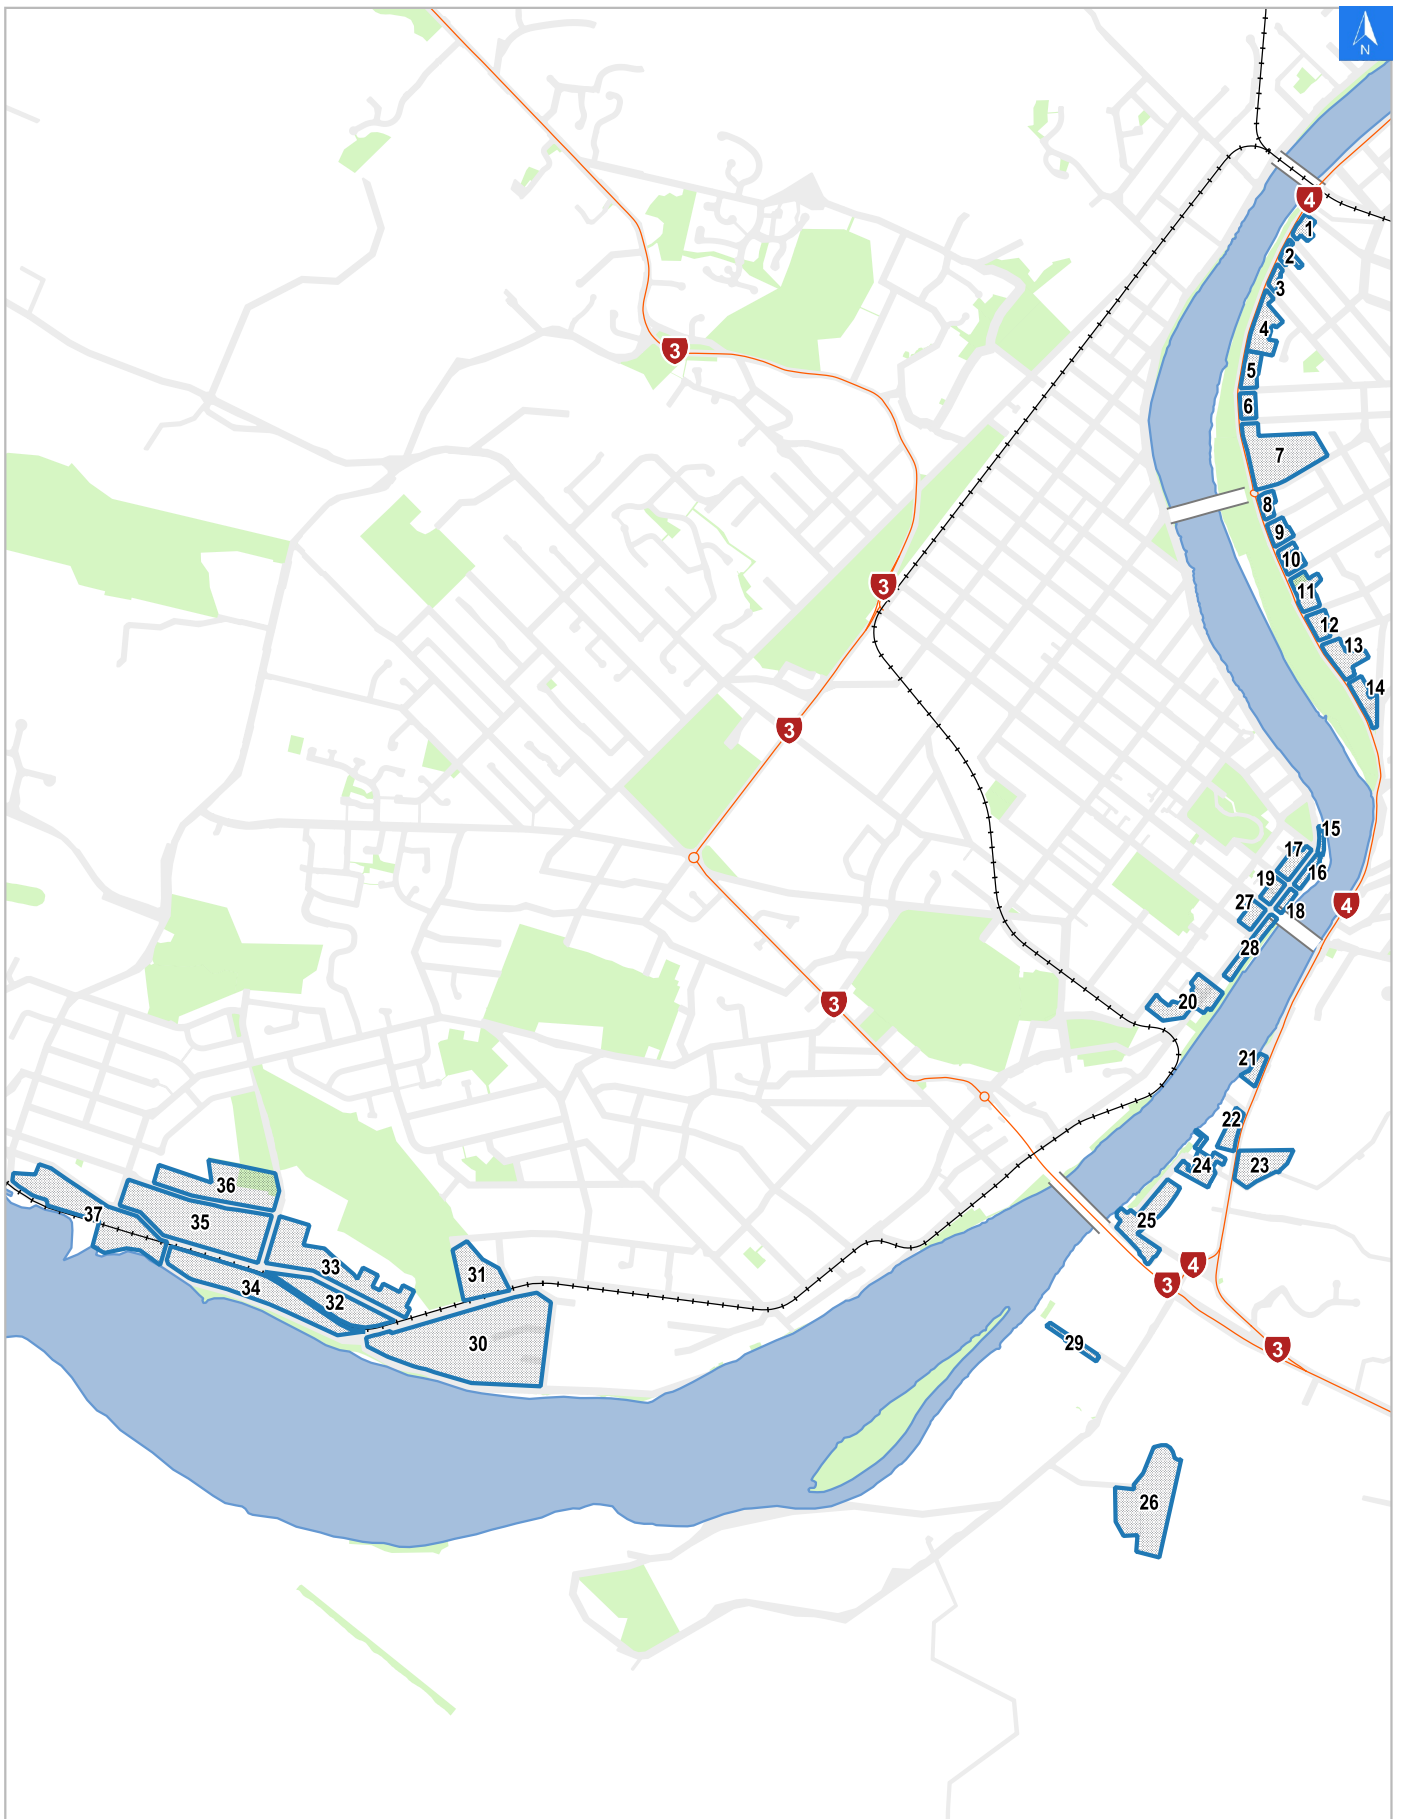

Flood Evacuation Map Key

Disclaimer:

Digital map data sourced from Land Information New Zealand CROWN COPYRIGHT RESERVED.
The information displayed in the GIS has been taken from Whanganui District Council's databases and maps.
It is made available in good faith but its accuracy or completeness is not guaranteed. If the information is relied on in support of a resource consent it should be verified independently.

Scale: 1:39,000

Wednesday, November 8, 2023

Disclaimer:

Digital map data sourced from Land Information New Zealand CROWN COPYRIGHT RESERVED.
The information displayed in the GIS has been taken from Whanganui District Council's databases and maps.
It is made available in good faith but its accuracy or completeness is not guaranteed. If the information is relied on in support of a resource consent it should be verified independently.

Scale 1: 5000

Wednesday, November 8, 2023

Disclaimer:

Digital map data sourced from Land Information New Zealand CROWN COPYRIGHT RESERVED.
The information displayed in the GIS has been taken from Whanganui District Council's databases and maps.
It is made available in good faith but its accuracy or completeness is not guaranteed. If the information is relied on in support of a resource consent it should be verified independently.