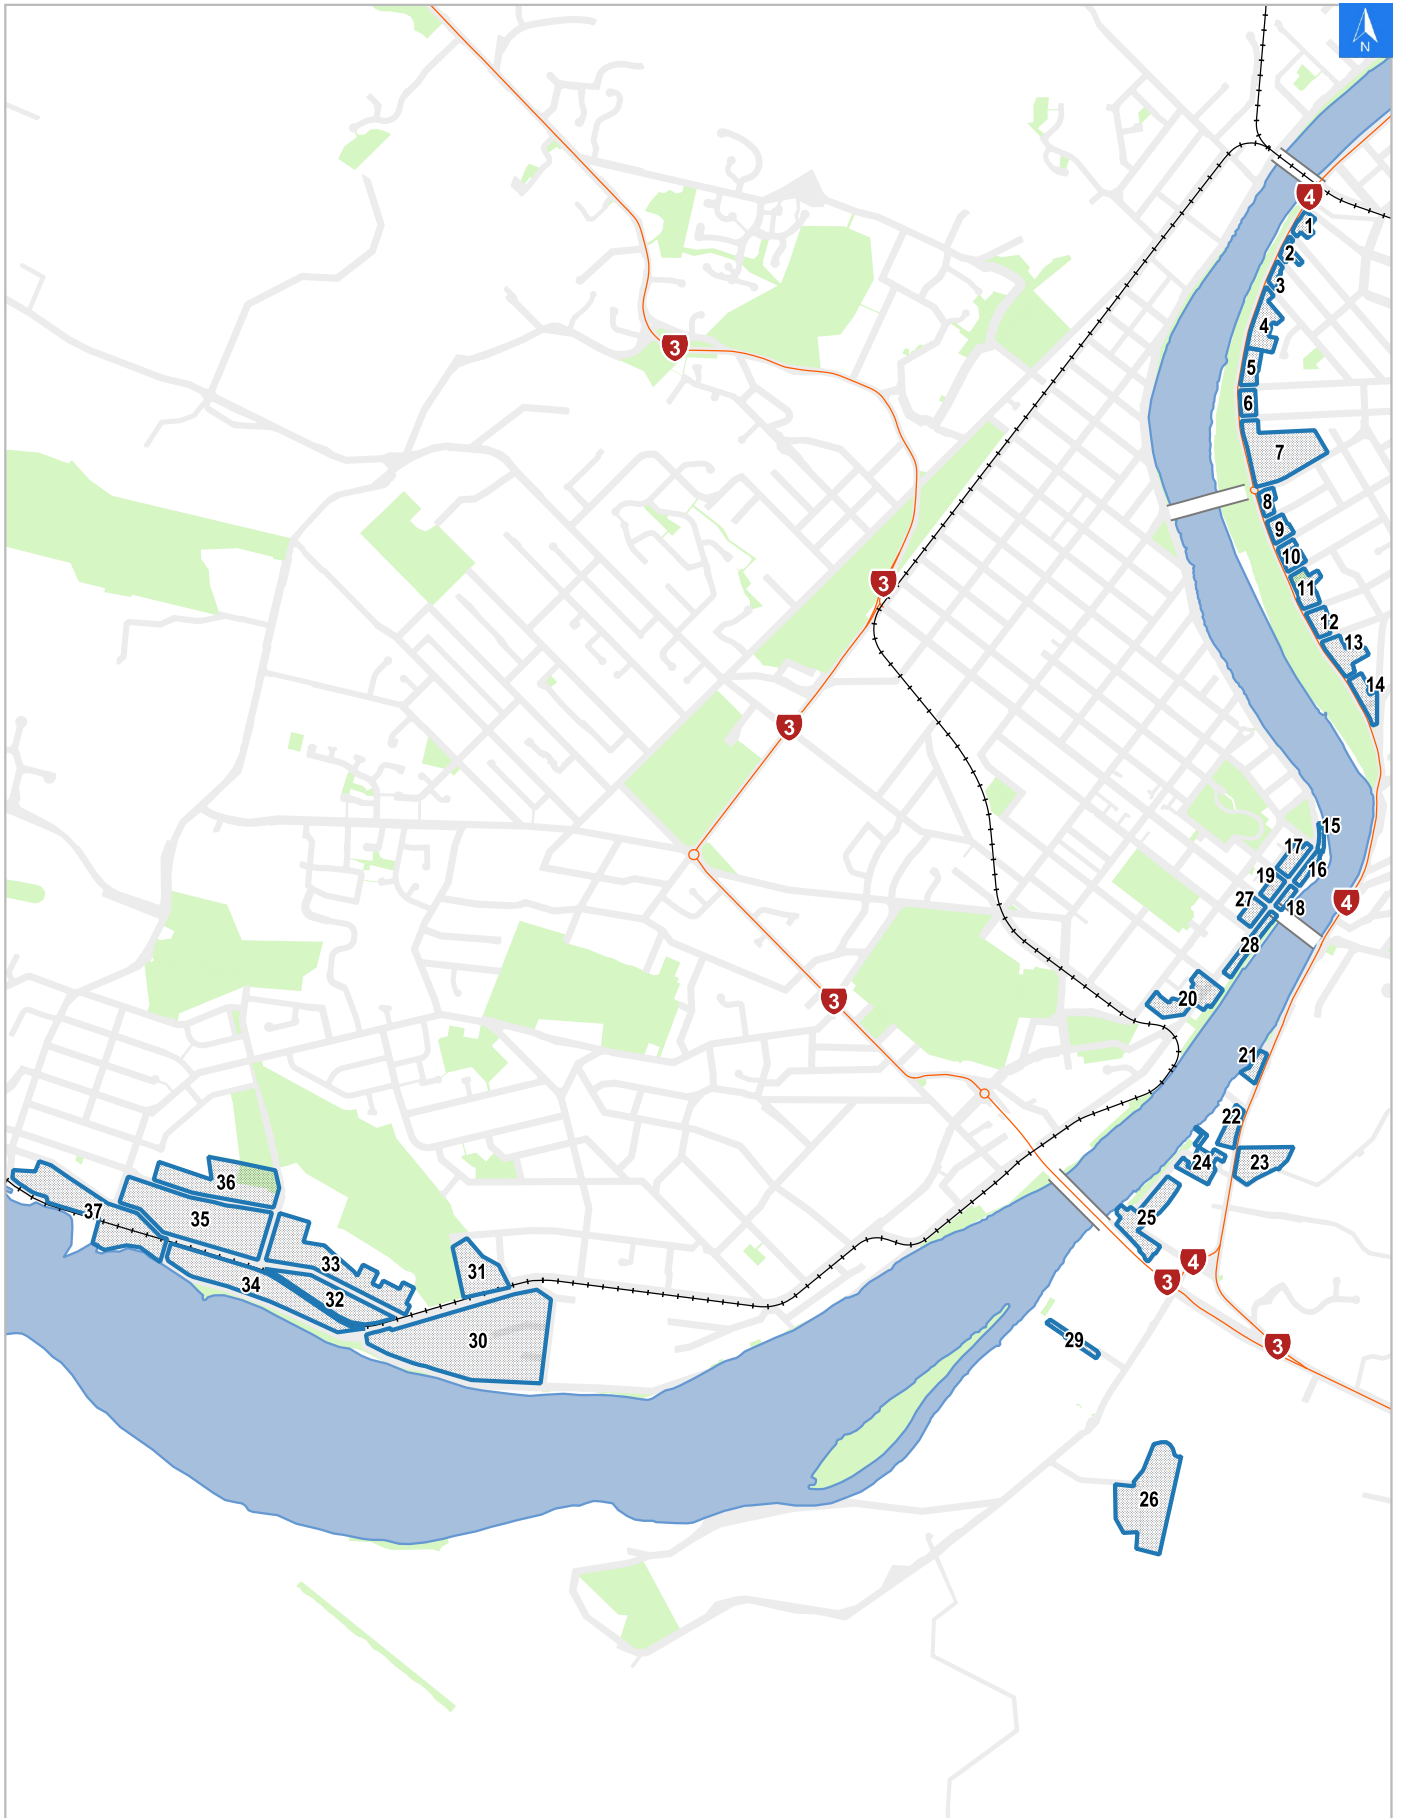

Flood Evacuation Map Key

Disclaimer:

Digital map data sourced from Land Information New Zealand CROWN COPYRIGHT RESERVED.
The information displayed in the GIS has been taken from Whanganui District Council's databases and maps.
It is made available in good faith but its accuracy or completeness is not guaranteed. If the information is relied on in support of a resource consent it should be verified independently.

Scale: 1:39,000

Wednesday, November 8, 2023

Disclaimer:

Digital map data sourced from Land Information New Zealand CROWN COPYRIGHT RESERVED.
The information displayed in the GIS has been taken from Whanganui District Council's databases and maps.
It is made available in good faith but its accuracy or completeness is not guaranteed. If the information is relied on in support of a resource consent it should be verified independently.

Scale 1: 5000

Whanganui
River

Wednesday, November 8, 2023

Disclaimer:

Digital map data sourced from Land Information New Zealand CROWN COPYRIGHT RESERVED.
The information displayed in the GIS has been taken from Whanganui District Council's databases and maps.
It is made available in good faith but its accuracy or completeness is not guaranteed. If the information is relied on in support of a resource consent it should be verified independently.