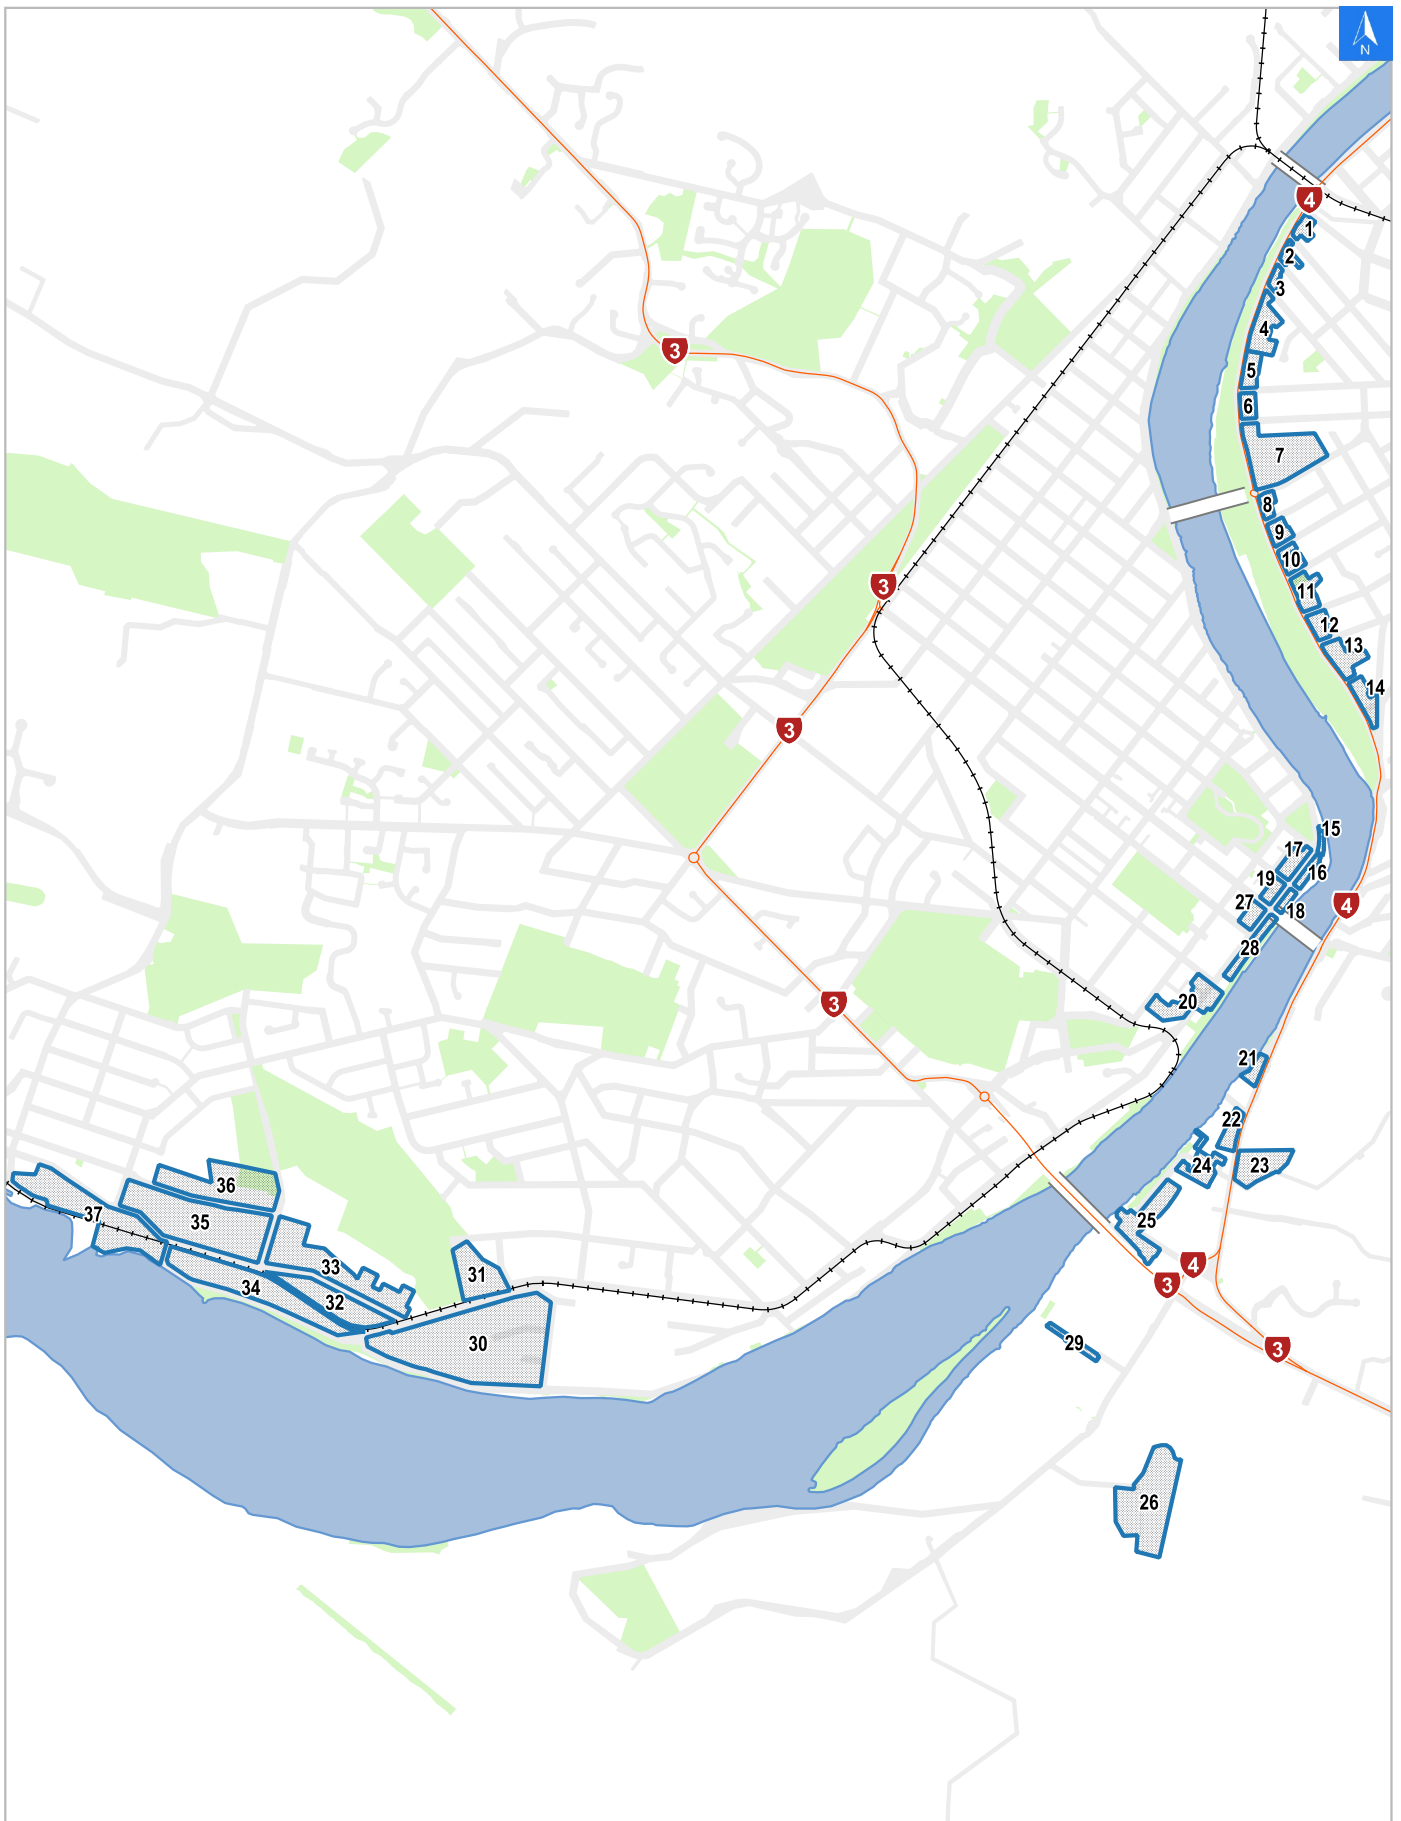

Flood Evacuation Map Key

Disclaimer:

Digital map data sourced from Land Information New Zealand CROWN COPYRIGHT RESERVED.
The information displayed in the GIS has been taken from Whanganui District Council's databases and maps.
It is made available in good faith but its accuracy or completeness is not guaranteed. If the information is relied on in support of a resource consent it should be verified independently.

Scale: 1:39,000

Wednesday, November 8, 2023

Disclaimer:

Digital map data sourced from Land Information New Zealand CROWN COPYRIGHT RESERVED.
The information displayed in the GIS has been taken from Whanganui District Council's databases and maps.
It is made available in good faith but its accuracy or completeness is not guaranteed. If the information is relied on in support of a resource consent it should be verified independently.

Flood Evacuation Addresses

Data sourced from LINZ

| LINZ Address | Name | Time Advised | Notes |
|---------------------|-------------|-------------------------|--------------|
| 2 St Hill Street | | | |
| 18 St Hill Street | | | |
| 62 Taupo Quay | | | |
| 62A Taupo Quay | | | |
| 62B Taupo Quay | | | |
| 62C Taupo Quay | | | |
| 64 Taupo Quay | | | |
| 64A Taupo Quay | | | |
| 66 Taupo Quay | | | |
| 68 Taupo Quay | | | |
| 1 Victoria Avenue | | | |
| 7 Victoria Avenue | | | |
| 7A Victoria Avenue | | | |
| 13 Victoria Avenue | | | |
| 15 Victoria Avenue | | | |
| 17 Victoria Avenue | | | |
| 19 Victoria Avenue | | | |
| 19A Victoria Avenue | | | |
| 21 Victoria Avenue | | | |
| 23 Victoria Avenue | | | |