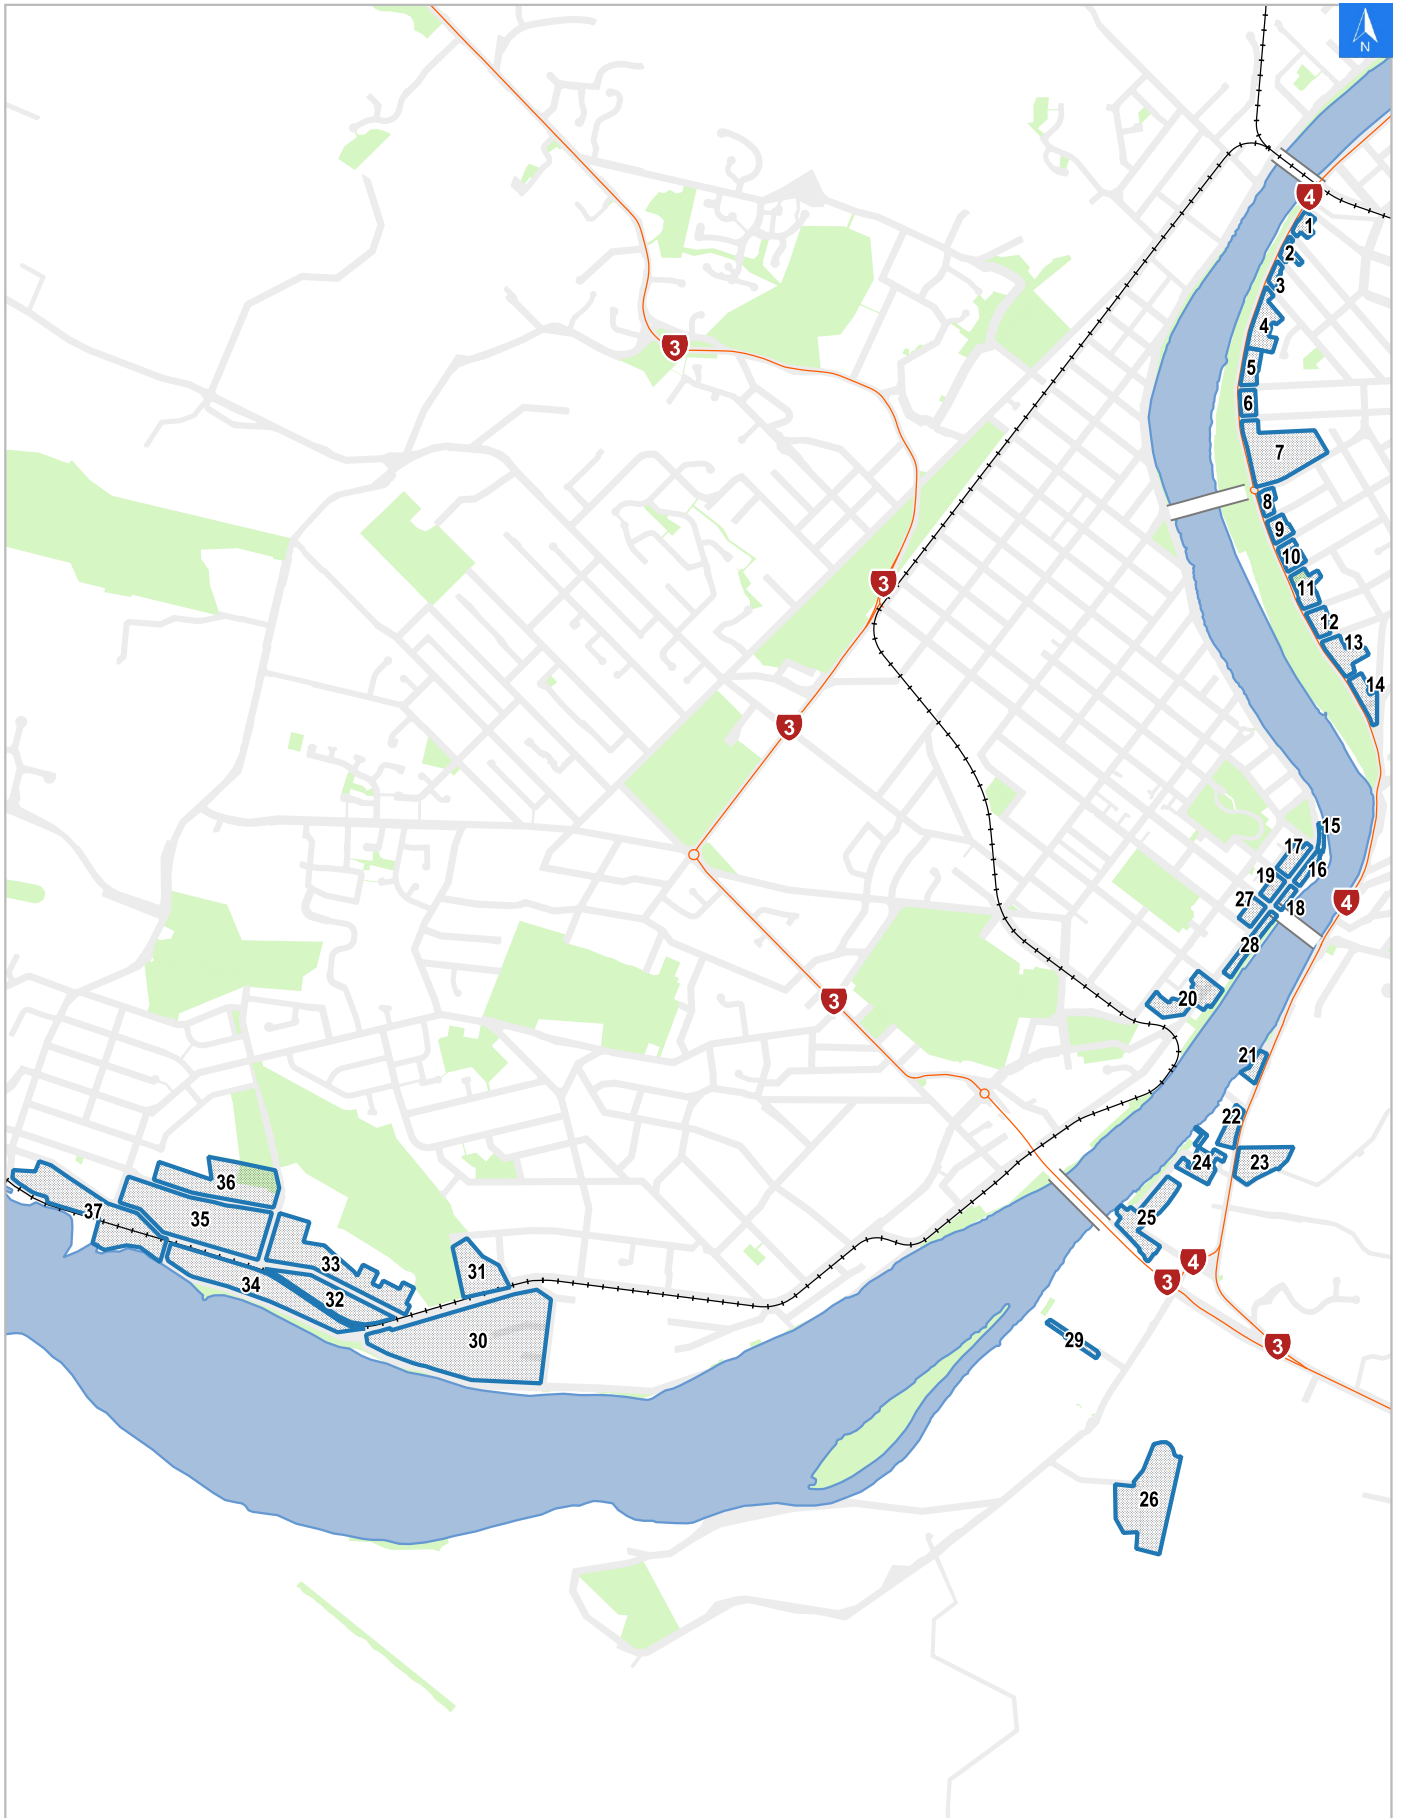

Flood Evacuation Map Key

Disclaimer:

Digital map data sourced from Land Information New Zealand CROWN COPYRIGHT RESERVED.
The information displayed in the GIS has been taken from Whanganui District Council's databases and maps.
It is made available in good faith but its accuracy or completeness is not guaranteed. If the information is relied on in support of a resource consent it should be verified independently.

Scale: 1:39,000

Disclaimer:

Digital map data sourced from Land Information New Zealand CROWN COPYRIGHT RESERVED.
The information displayed in the GIS has been taken from Whanganui District Council's databases and maps.
It is made available in good faith but its accuracy or completeness is not guaranteed. If the information is relied on in support of a resource consent it should be verified independently.

Wednesday, November 8, 2023

Scale 1: 1500

Wednesday, November 8, 2023

Disclaimer:

Digital map data sourced from Land Information New Zealand CROWN COPYRIGHT RESERVED.
The information displayed in the GIS has been taken from Whanganui District Council's databases and maps.
It is made available in good faith but its accuracy or completeness is not guaranteed. If the information is relied on in support of a resource consent it should be verified independently.

Flood Evacuation Addresses

Data sourced from LINZ

LINZ Address	Name	Time Advised	Notes
78A Anzac Parade, Whanganui East			
78B Anzac Parade, Whanganui East			
78C Anzac Parade, Whanganui East			
79 Anzac Parade, Whanganui East			
80 Anzac Parade, Whanganui East			
81 Anzac Parade, Whanganui East			
82 Anzac Parade, Whanganui East			
83 Anzac Parade, Whanganui East			
84 Anzac Parade, Whanganui East			
85A Anzac Parade, Whanganui East			
23 Ikitara Road, Whanganui East			
2 Willis Street, Whanganui East			
4 Willis Street, Whanganui East			
6 Willis Street, Whanganui East			
6A Willis Street, Whanganui East			